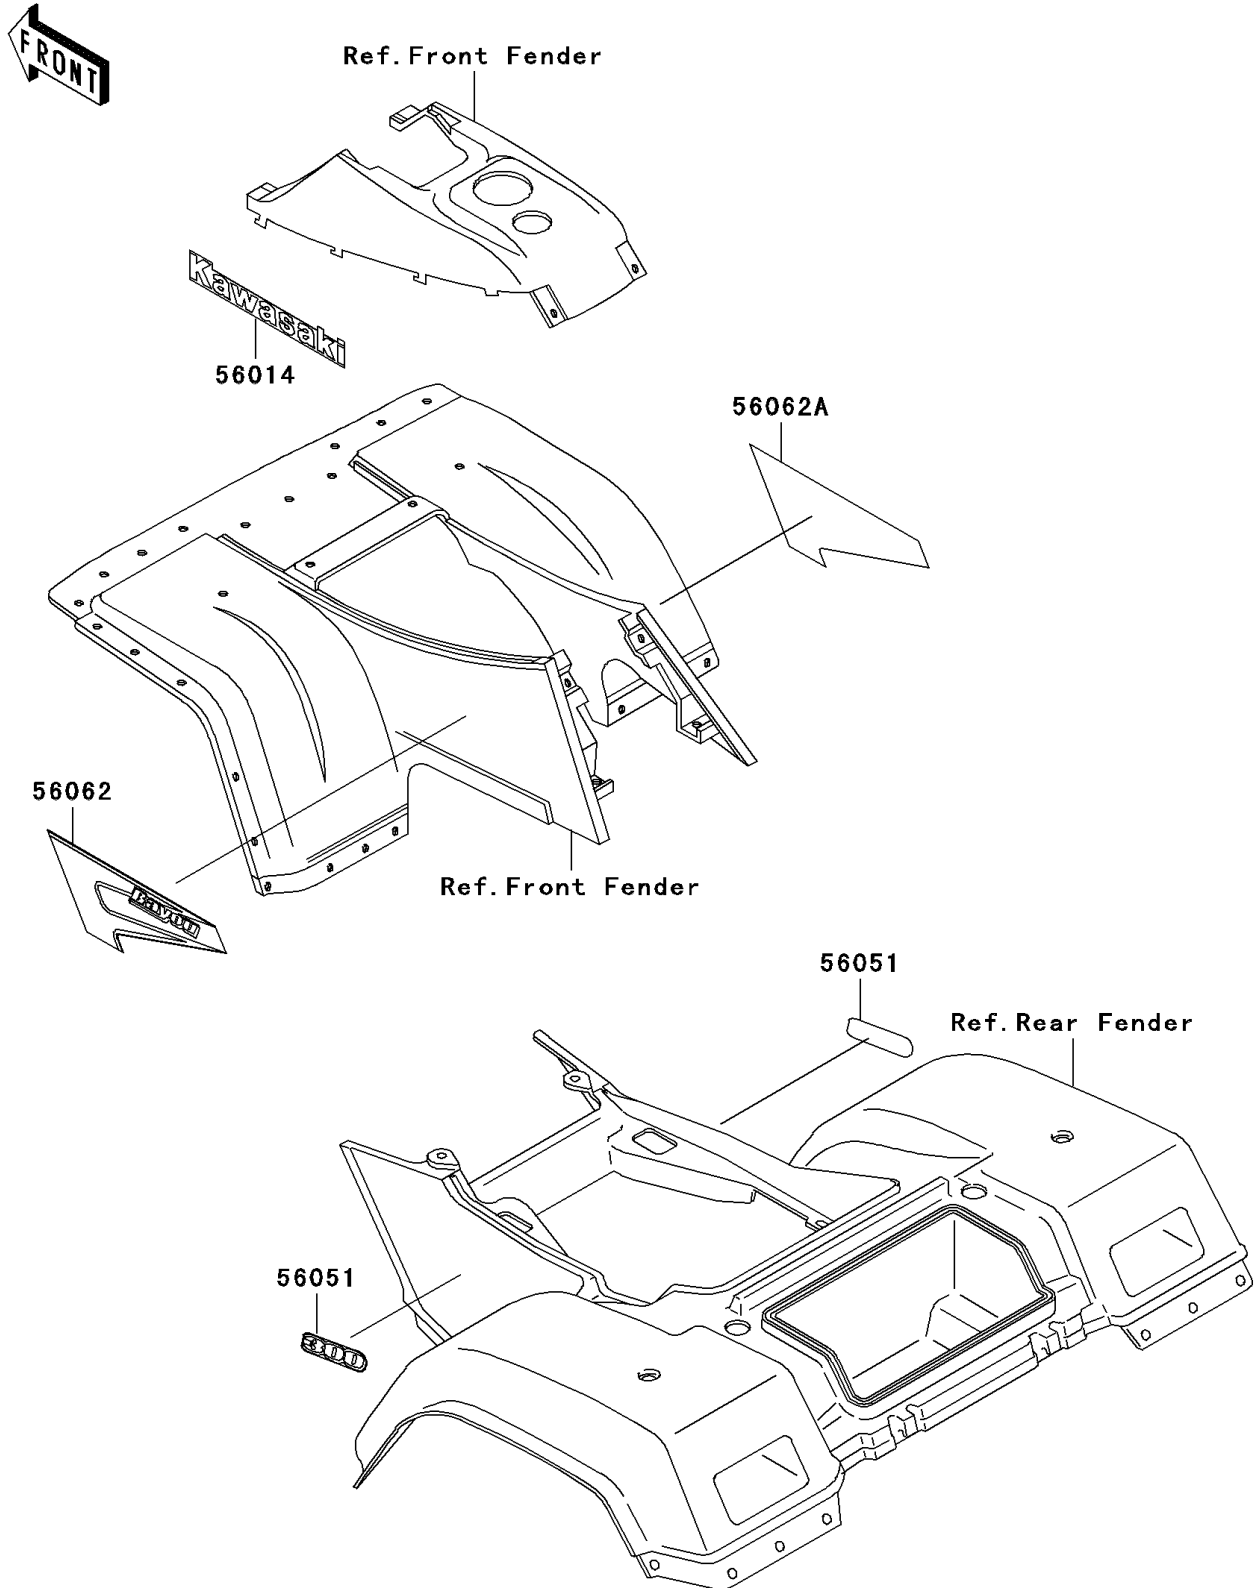

# 1999 Bayou 300 4X4 PARTS DIAGRAM

Decals(Red)(KLF300-C11)

F2861C

## 1999 Bayou 300 4X4 PARTS LIST

Decals(Red)(KLF300-C11)

<b>ITEM NAME</b>	<b>PART NUMBER</b>	<b>QUANTITY</b>
EMBLEM,FR FENDER COVER,KAWASAK (Ref # 56014)	56014-1371	2
MARK,RR FENDER,300 (Ref # 56051)	56051-1850	2
PATTERN,FR FENDER,LH (Ref # 56062)	56062-1495	1
PATTERN,FR FENDER,RH (Ref # 56062A)	56062-1496	1