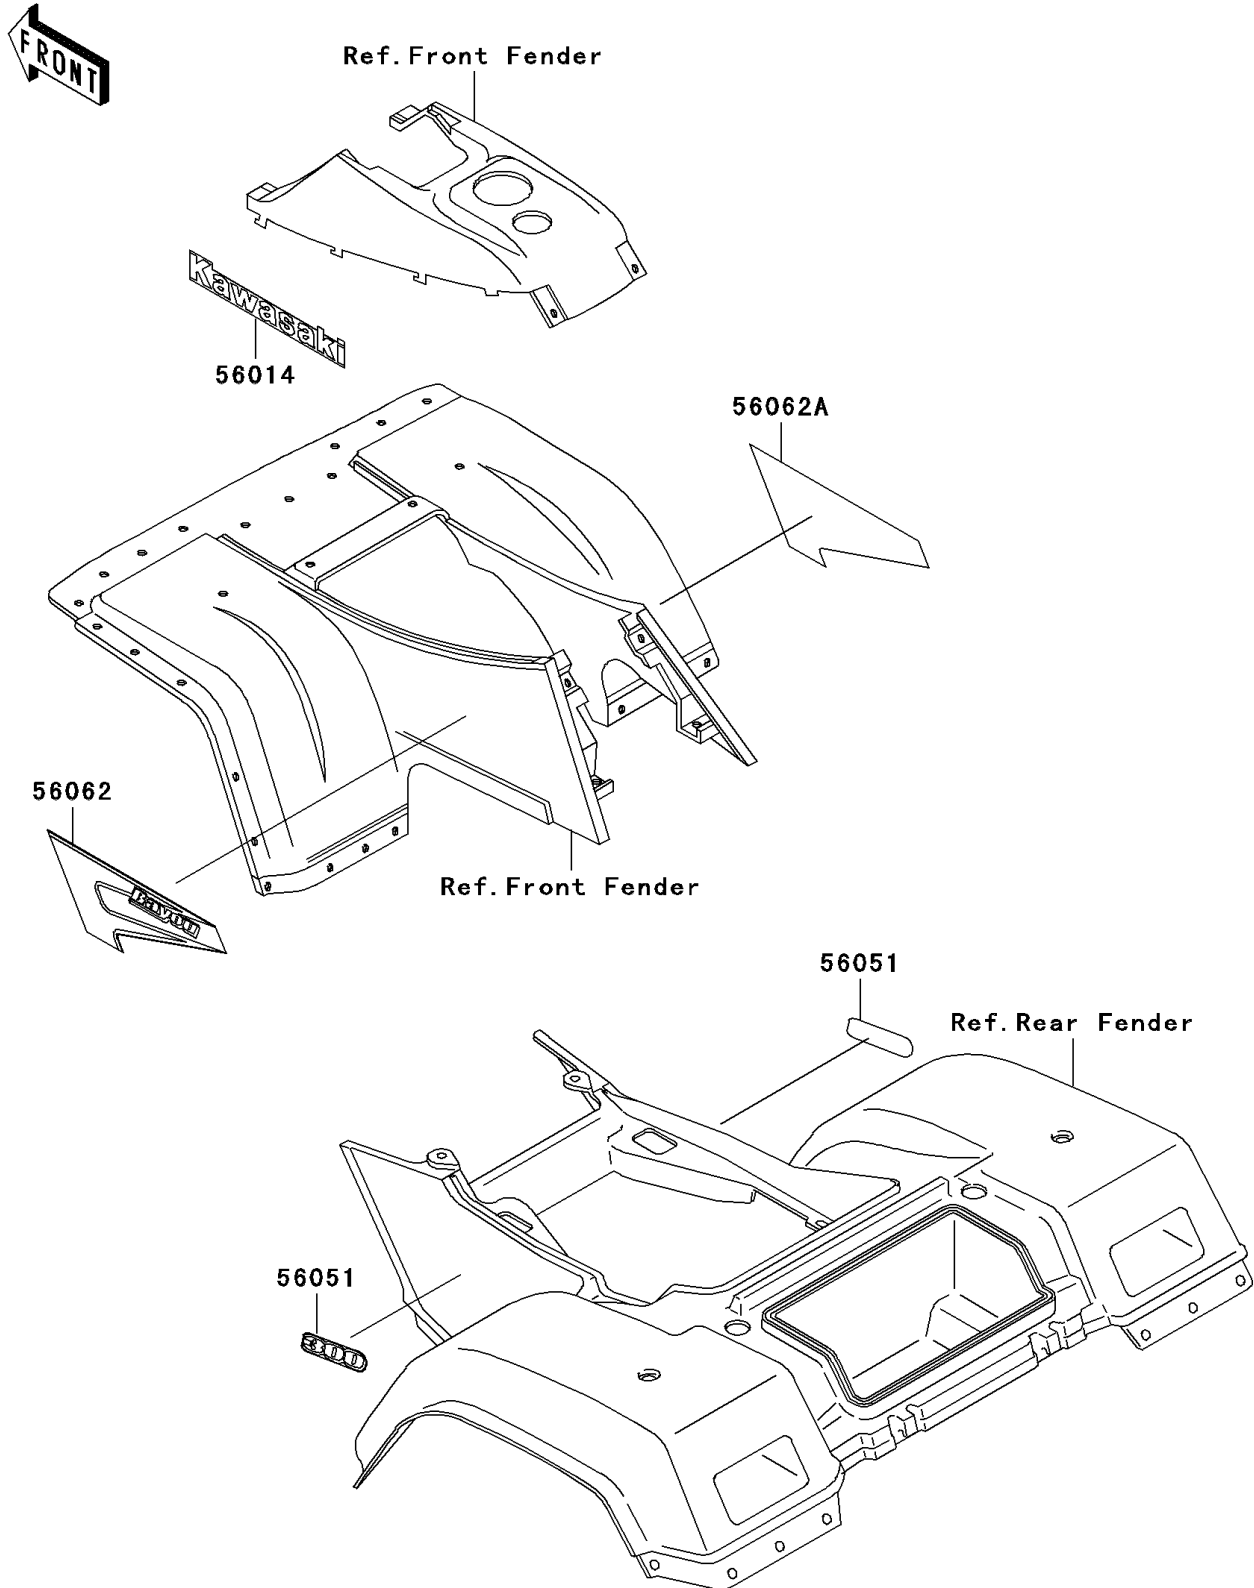

1999 Bayou 300 4X4 PARTS DIAGRAM

Decals(Green)(KLF300-C11)

F2861B

1999 Bayou 300 4X4 PARTS LIST

Decals(Green)(KLF300-C11)

ITEM NAME	PART NUMBER	QUANTITY
EMBLEM,FR FENDER COVER,KAWASAK (Ref # 56014)	56014-1370	2
MARK,RR FENDER,300 (Ref # 56051)	56051-1849	2
PATTERN,FR FENDER,LH (Ref # 56062)	56062-1493	1
PATTERN,FR FENDER,RH (Ref # 56062A)	56062-1494	1