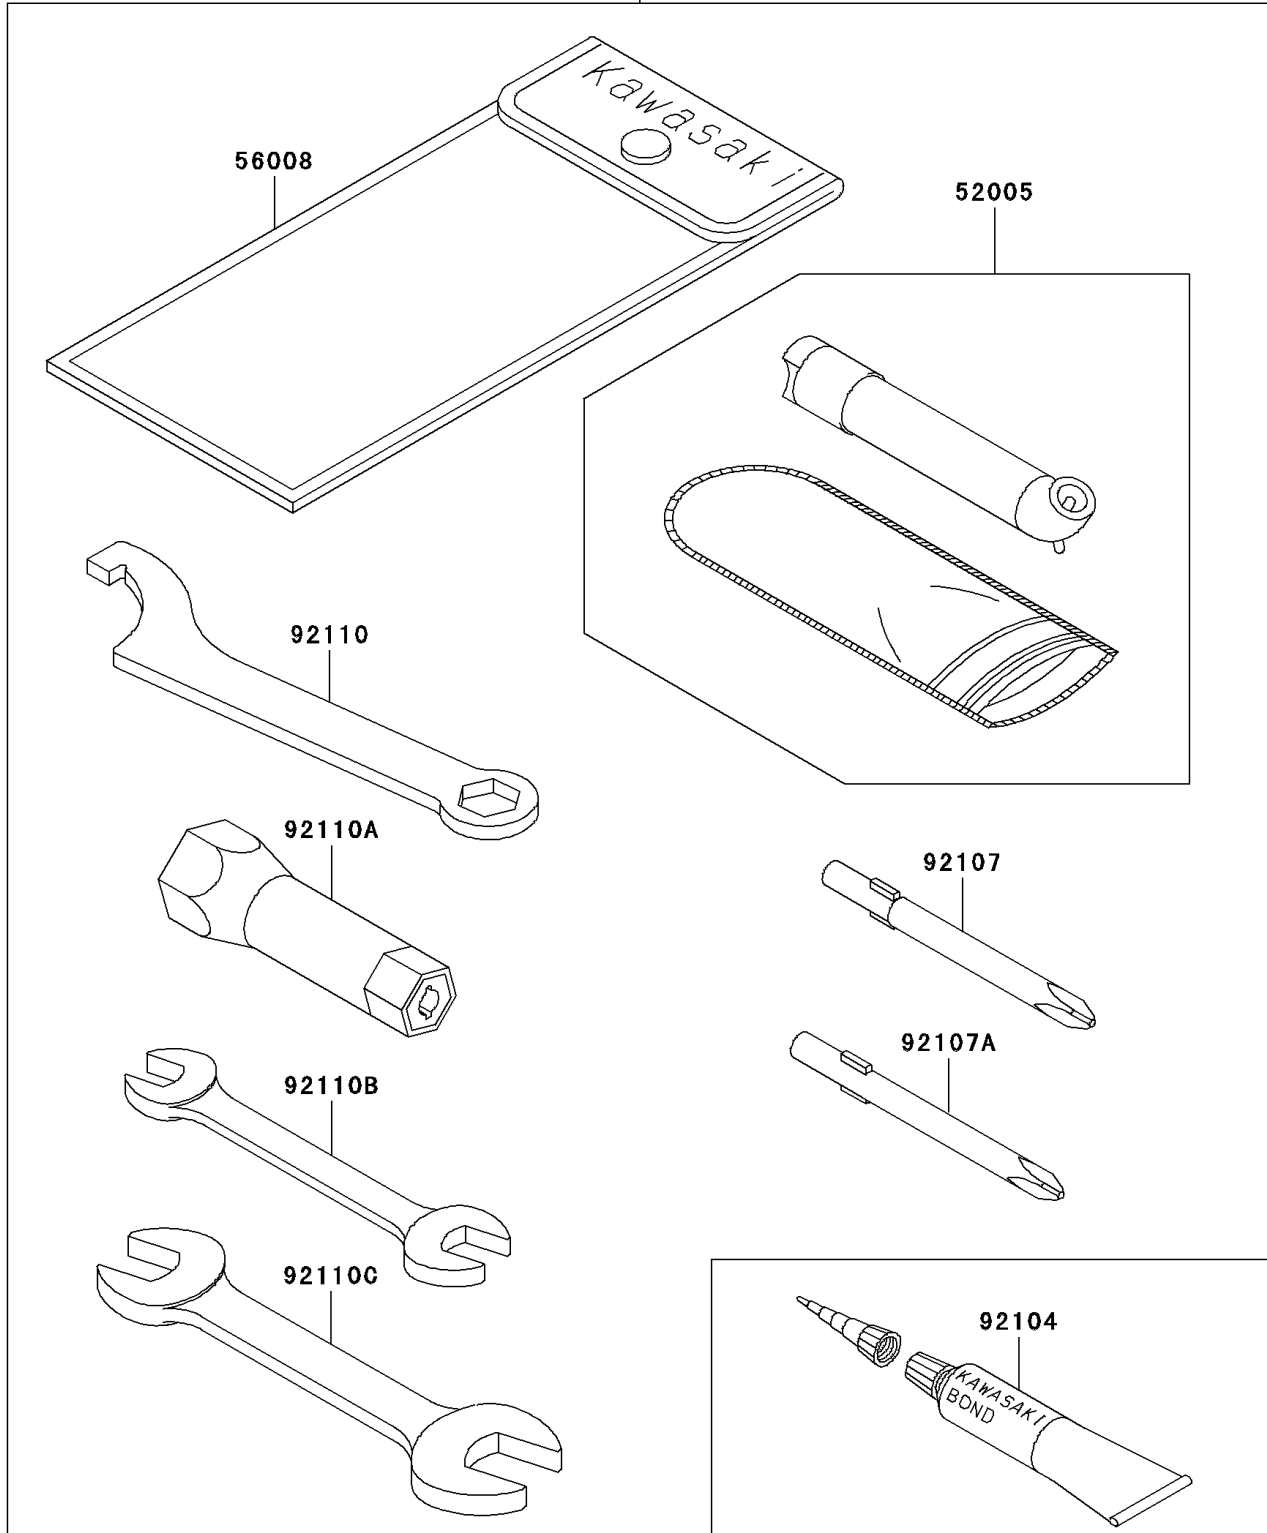

2002 Bayou 300 4X4 PARTS DIAGRAM

Owner's Tools

56007

F2810

2002 Bayou 300 4X4 PARTS LIST

Owner's Tools

| ITEM NAME | PART NUMBER | QUANTITY |
|--|--------------------|-----------------|
| GAUGE,AIR (Ref # 52005) | 52005-1082 | 1 |
| TOOLKIT (Ref # 56007) | 56007-1331 | 1 |
| BAG,TOOL (Ref # 56008) | 56008-1007 | 1 |
| GASKET-LIQUID,TUBE,100G,SILVER (Ref # 92104) | 92104-002 | 1 |
| TOOL-DRIVER,#3PHILLIPS (Ref # 92107) | 92107-005 | 1 |
| TOOL-DRIVER,#2PHILLIPS (Ref # 92107A) | 92107-1053 | 1 |
| TOOL-WRENCH,HOOK&BOXEND,14MM (Ref # 92110) | 92110-1040 | 1 |
| TOOL-WRENCH,BOX,18MM (Ref # 92110A) | 92110-1109 | 1 |
| TOOL-WRENCH,OPEN END,10X12 (Ref # 92110B) | 92110-1152 | 1 |
| TOOL-WRENCH,OPEN END,14X17 (Ref # 92110C) | 92110-1153 | 1 |