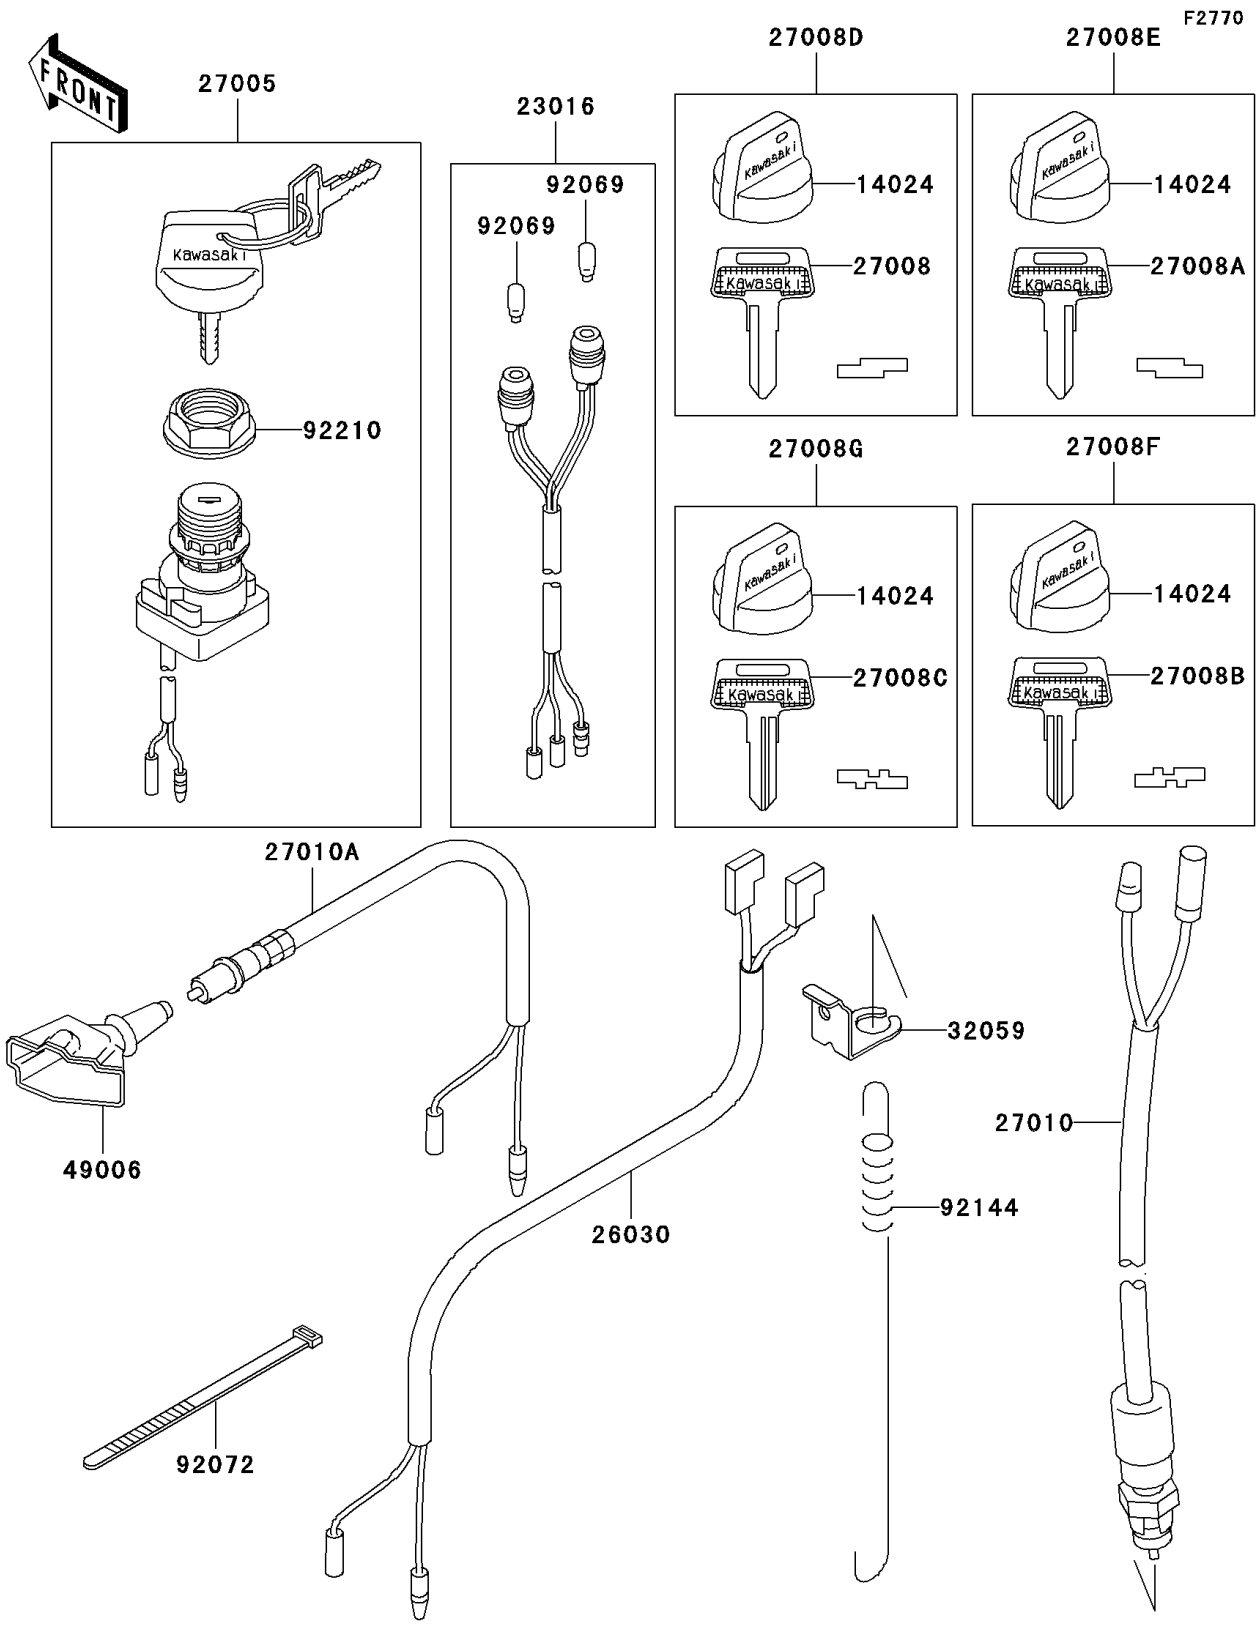

2002 Bayou 300 4X4 PARTS DIAGRAM

Ignition Switch

2002 Bayou 300 4X4 PARTS LIST

Ignition Switch

| ITEM NAME | PART NUMBER | QUANTITY |
|---|-------------|----------|
| COVER,KEY (Ref # 14024) | 14024-1551 | 4 |
| LAMP-ASSY,NEUTRAL&REVERSE (Ref # 23016) | 23016-1083 | 1 |
| HARNESS (Ref # 26030) | 26030-1058 | 1 |
| SWITCH-ASSY-IGNITION (Ref # 27005) | 27005-1201 | 1 |
| KEY-LOCK,BLANK (Ref # 27008) | 27008-1041 | 1 |
| KEY-LOCK,BLANK (Ref # 27008A) | 27008-1042 | 1 |
| KEY-LOCK,BLANK (Ref # 27008B) | 27008-1043 | 1 |
| KEY-LOCK,BLANK (Ref # 27008C) | 27008-1044 | 1 |
| KEY-LOCK,BLANK (Ref # 27008D) | 27008-1132 | 1 |
| KEY-LOCK,BLANK (Ref # 27008E) | 27008-1133 | 1 |
| KEY-LOCK,BLANK (Ref # 27008F) | 27008-1134 | 1 |
| KEY-LOCK,BLANK (Ref # 27008G) | 27008-1135 | 1 |
| SWITCH,BRAKE LAMP (Ref # 27010) | 27010-025 | 1 |
| SWITCH,BRAKE (Ref # 27010A) | 27010-1294 | 1 |
| BRACKET-SWITCH,REAR BRAKE (Ref # 32059) | 32059-1105 | 1 |
| BOOT (Ref # 49006) | 49006-1261 | 1 |
| BULB,12V 3W,T7 (Ref # 92069) | 92069-1020 | 2 |
| BAND,L=123 (Ref # 92072) | 92072-030 | 4 |
| SPRING,REAR BRAKE SWITCH (Ref # 92144) | 92144-1541 | 1 |
| NUT,IGNITION SWITCH (Ref # 92210) | 92210-1109 | 1 |