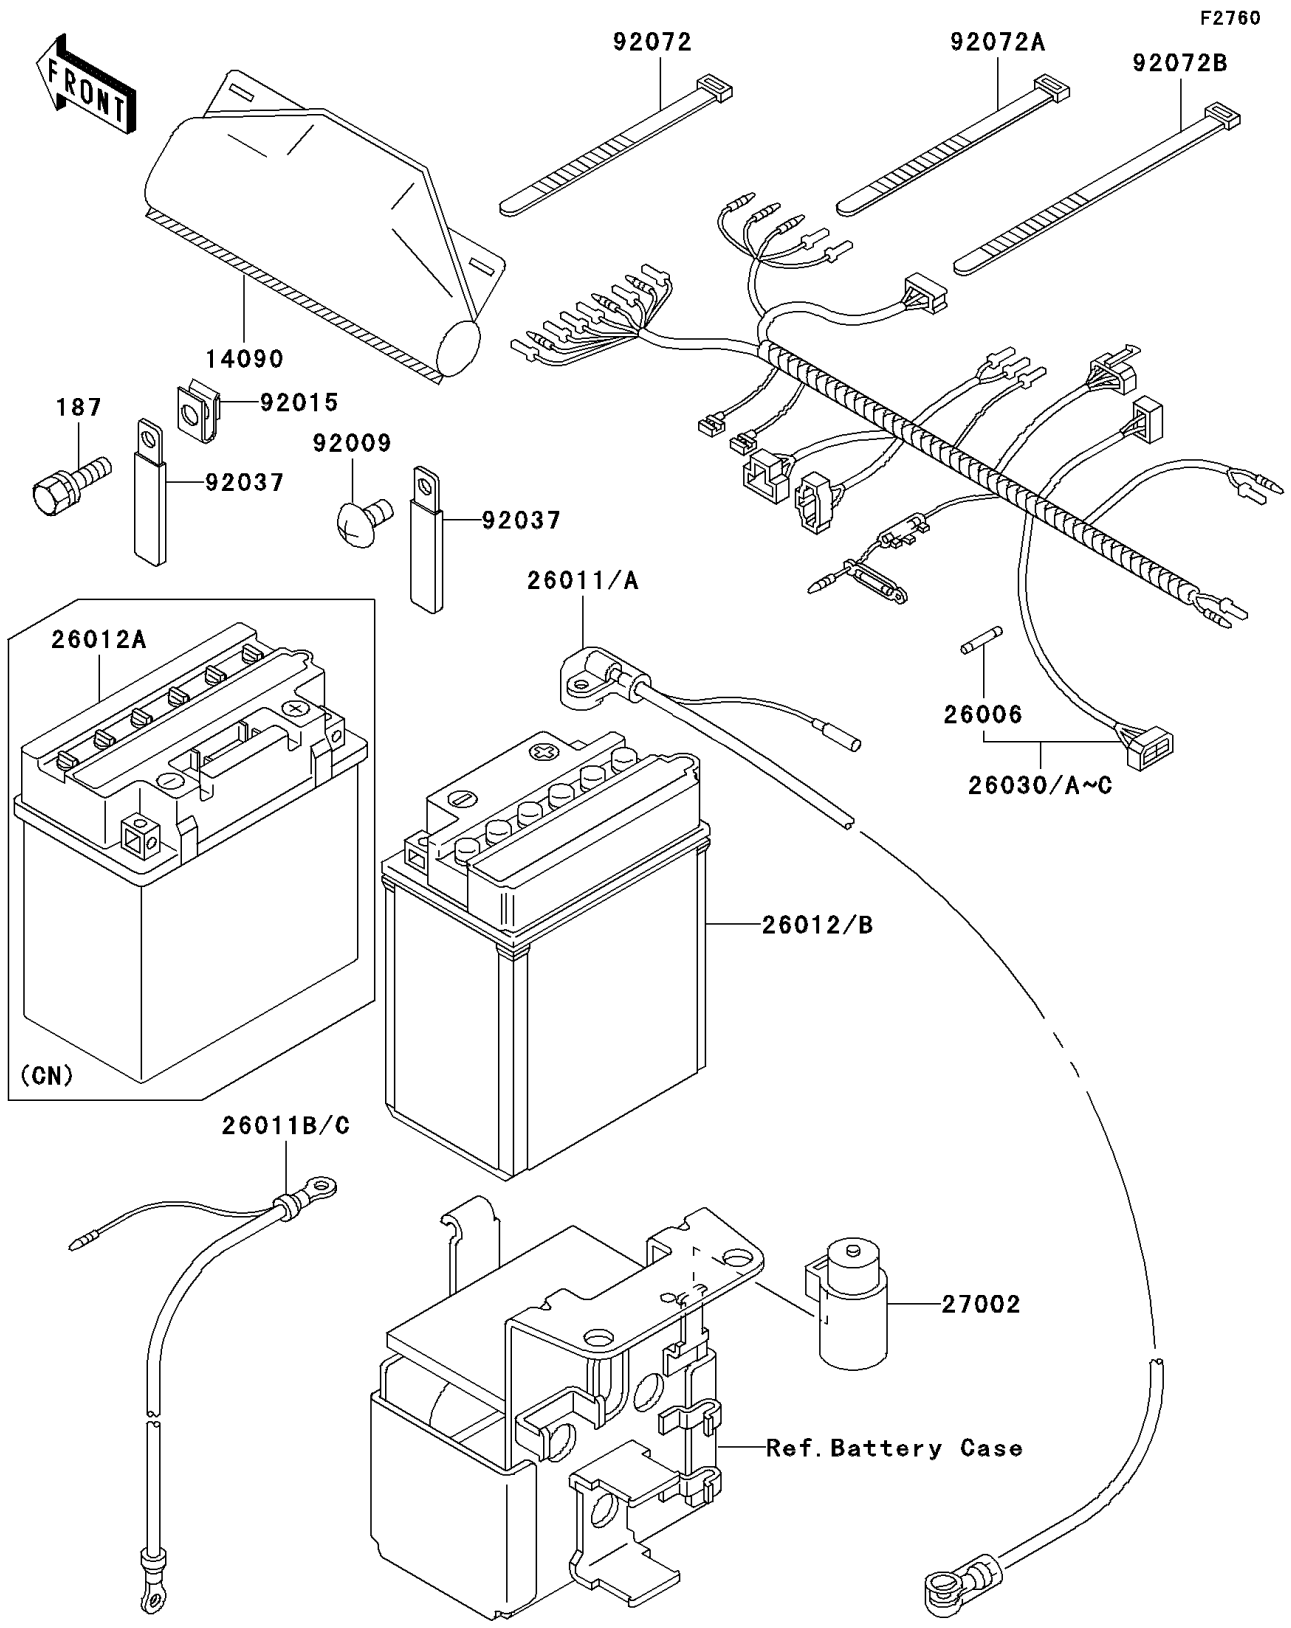

2002 Bayou 300 4X4 PARTS DIAGRAM

Chassis Electrical Equipment

2002 Bayou 300 4X4 PARTS LIST

Chassis Electrical Equipment

ITEM NAME	PART NUMBER	QUANTITY
BOLT-UPSET-WSP (Ref # 187)	187C0614	2
COVER,COUPLER (Ref # 14090)	14090-1611	1
FUSE,30A,L=30 (Ref # 26006)	26006-1059	2
HARNESS,MAIN (Ref # 26030C)	26030-1808	1
RELAY-ASSY (Ref # 27002)	27002-1095	1
SCREW,TAPPING,4X8 (Ref # 92009)	92009-1155	3
NUT,6MM (Ref # 92015)	92015-1671	2
CLAMP,WIRING HARNESS,L=60 (Ref # 92037)	92037-1069	5
BAND,L=123 (Ref # 92072)	92072-030	3
BAND,L=149 (Ref # 92072A)	92072-031	5
BAND,L=188 (Ref # 92072B)	92072-1239	18
WIRE-LEAD,BATTERY(+) (Ref # 26011)	26011-1544	1
WIRE-LEAD,BATTERY(+) (Ref # 26011A)	26011-1545	1
WIRE-LEAD,BATTERY(-) (Ref # 26011B)	26011-1559	1
WIRE-LEAD,BATTERY(-) (Ref # 26011C)	26011-1560	1
BATTERY,YB16CL-B,12V 19AH (Ref # 26012A)	26012-1273	1
BATTERY,YB14A-A2,12V 14AH (Ref # 26012B)	26012-1388	1