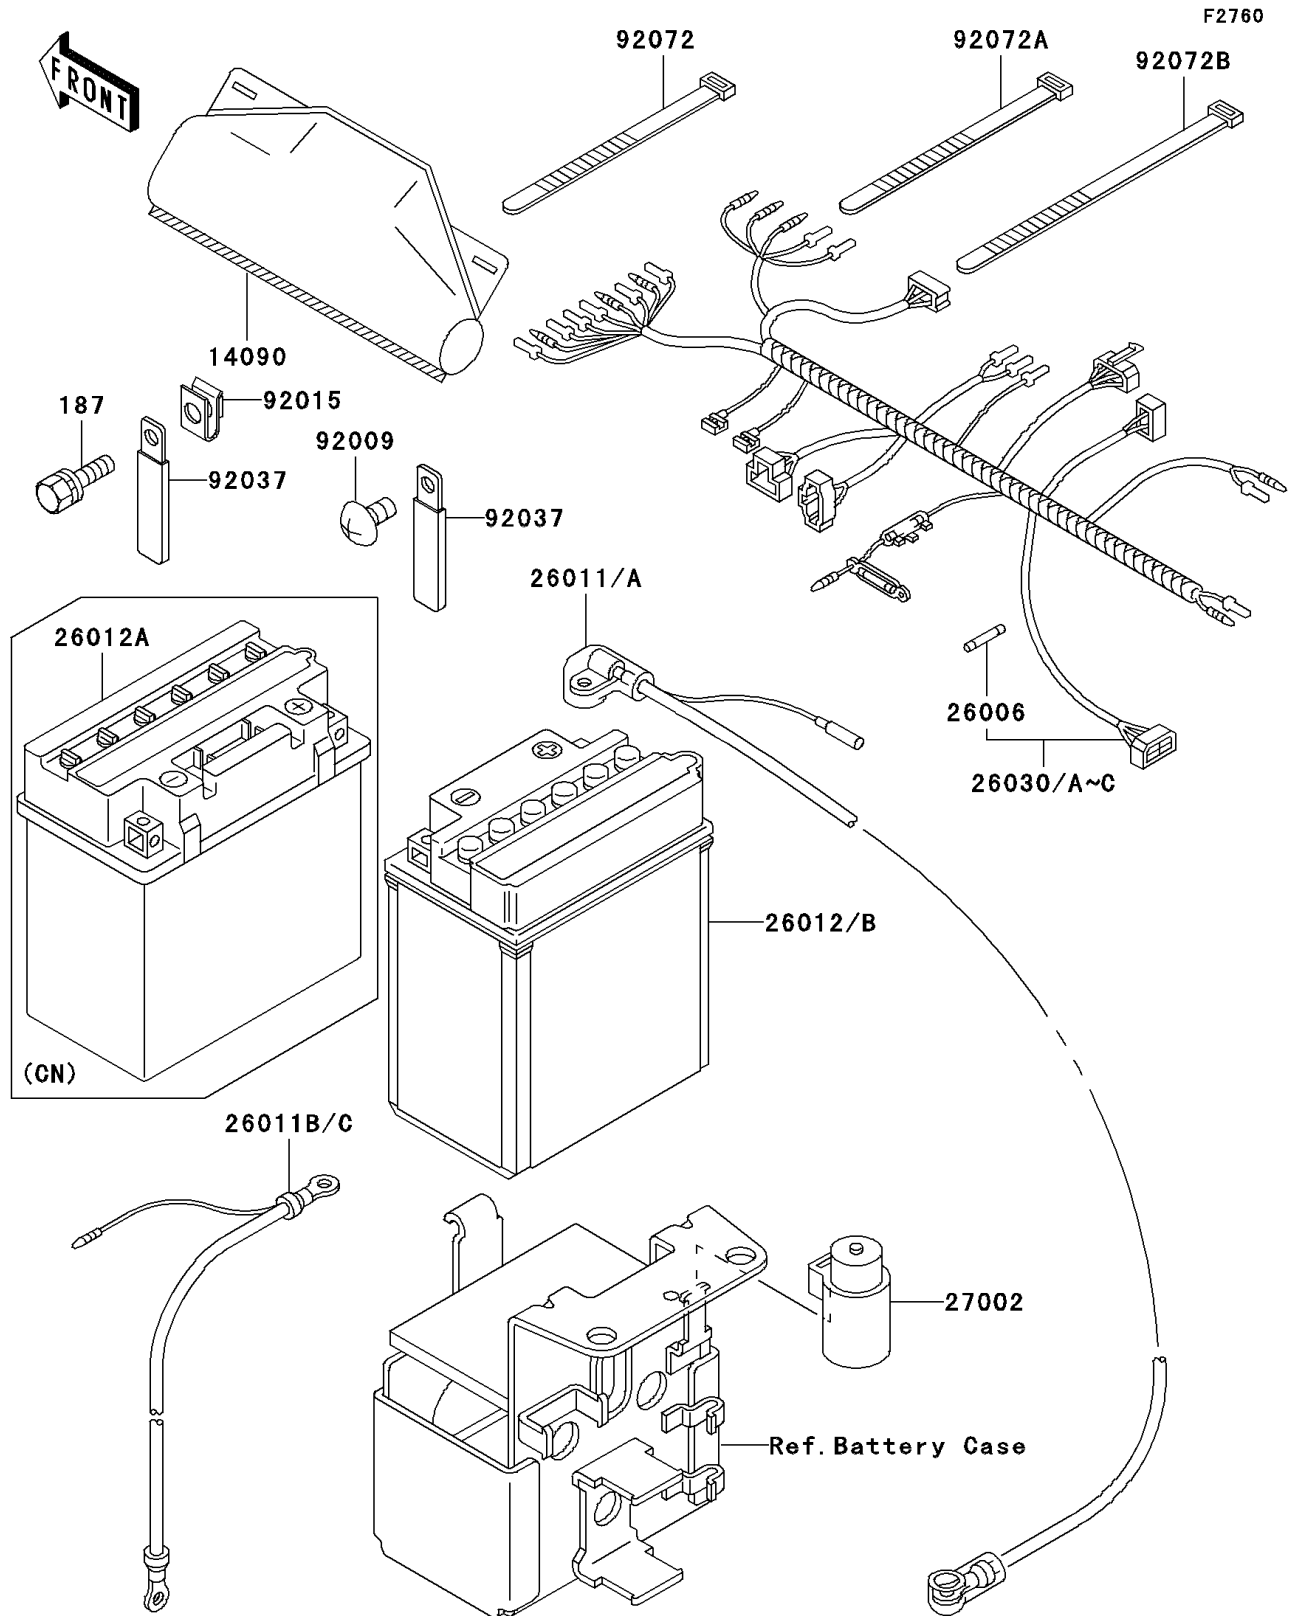

2001 Bayou 300 4X4 PARTS DIAGRAM

Chassis Electrical Equipment

2001 Bayou 300 4X4 PARTS LIST

Chassis Electrical Equipment

ITEM NAME	PART NUMBER	QUANTITY
BOLT-UPSET-WSP (Ref # 187)	187C0614	2
COVER,COUPLER (Ref # 14090)	14090-1611	1
FUSE,30A,L=30 (Ref # 26006)	26006-1059	2
HARNESS,MAIN (Ref # 26030C)	26030-1808	1
RELAY-ASSY (Ref # 27002)	27002-1095	1
SCREW,TAPPING,4X8 (Ref # 92009)	92009-1155	3
NUT,6MM (Ref # 92015)	92015-1671	2
CLAMP,WIRING HARNESS,L=60 (Ref # 92037)	92037-1069	5
BAND,L=123 (Ref # 92072)	92072-030	3
BAND,L=149 (Ref # 92072A)	92072-031	5
BAND,L=188 (Ref # 92072B)	92072-1239	18
WIRE-LEAD,BATTERY(+) (Ref # 26011)	26011-1544	1
WIRE-LEAD,BATTERY(+) (Ref # 26011A)	26011-1545	1
WIRE-LEAD,BATTERY(-) (Ref # 26011B)	26011-1559	1
WIRE-LEAD,BATTERY(-) (Ref # 26011C)	26011-1560	1
BATTERY,YB16CL-B,12V 19AH (Ref # 26012A)	26012-1273	1
BATTERY,YB14A-A2,12V 14AH (Ref # 26012B)	26012-1388	1