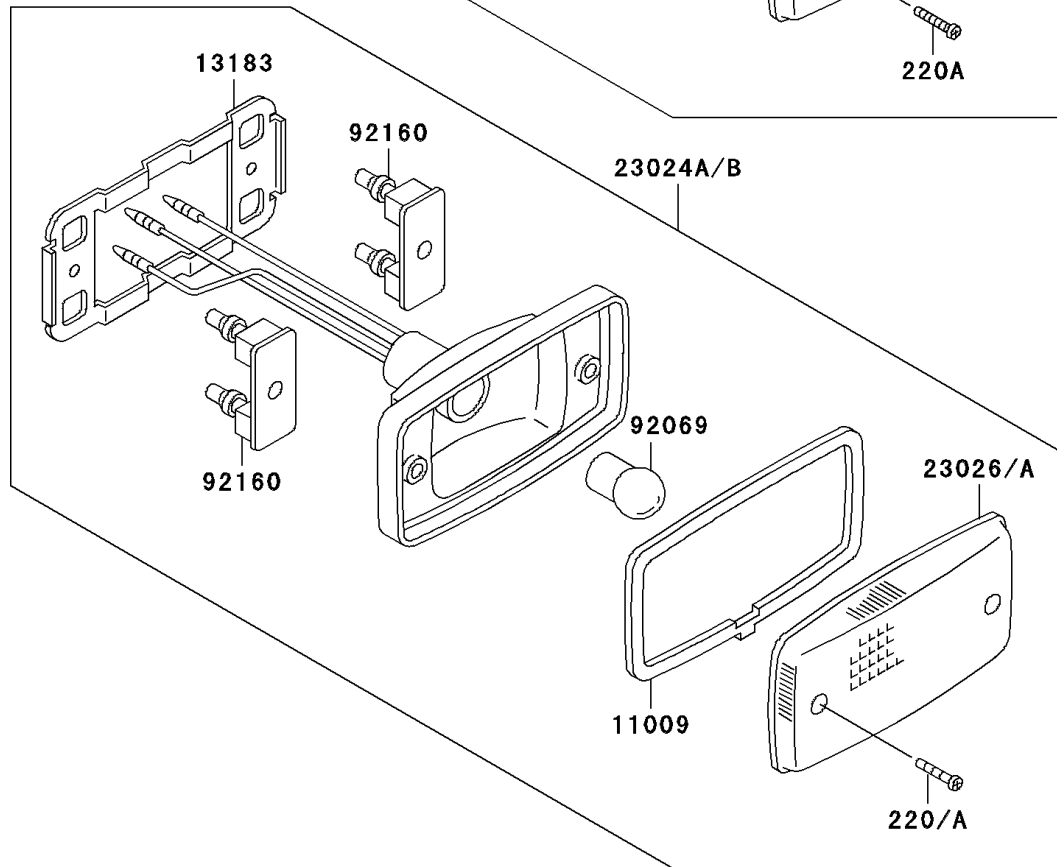

2002 Bayou 300 4X4 PARTS DIAGRAM

Taillight(s)

F2720

2002 Bayou 300 4X4 PARTS LIST

Taillight(s)

ITEM NAME	PART NUMBER	QUANTITY
SCREW-PAN-CROS (Ref # 220A)	220B0420	1
GASKET,TAIL LAMP (Ref # 11009)	11009-4004	1
PLATE,TAIL LAMP (Ref # 13183)	13183-1261	1
LAMP-ASSY-TAIL (Ref # 23024B)	23024-1132	1
LENS,TAIL LAMP (Ref # 23026)	23026-1239	1
BULB,12V 27/8W (Ref # 92069)	92069-059	1
DAMPER,TAIL LAMP (Ref # 92160)	92160-1053	1