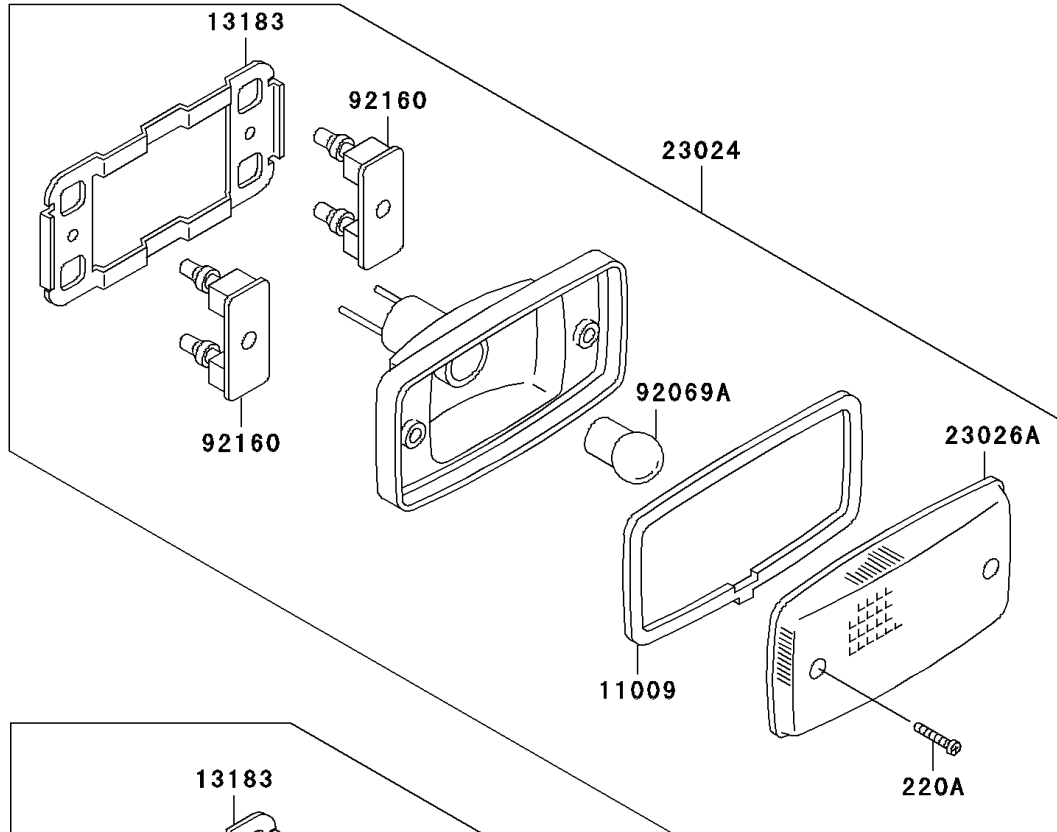

2002 Bayou 300 4X4 PARTS DIAGRAM

Taillight(s)

F2720

2002 Bayou 300 4X4 PARTS LIST

Taillight(s)

ITEM NAME	PART NUMBER	QUANTITY
SCREW-PAN-CROS (Ref # 220A)	220B0420	1
GASKET,TAIL LAMP (Ref # 11009)	11009-4004	1
PLATE,TAIL LAMP (Ref # 13183)	13183-1261	1
LAMP-ASSY-TAIL (Ref # 23024B)	23024-1132	1
LENS,TAIL LAMP (Ref # 23026)	23026-1239	1
BULB,12V 27/8W (Ref # 92069)	92069-059	1
DAMPER,TAIL LAMP (Ref # 92160)	92160-1053	1