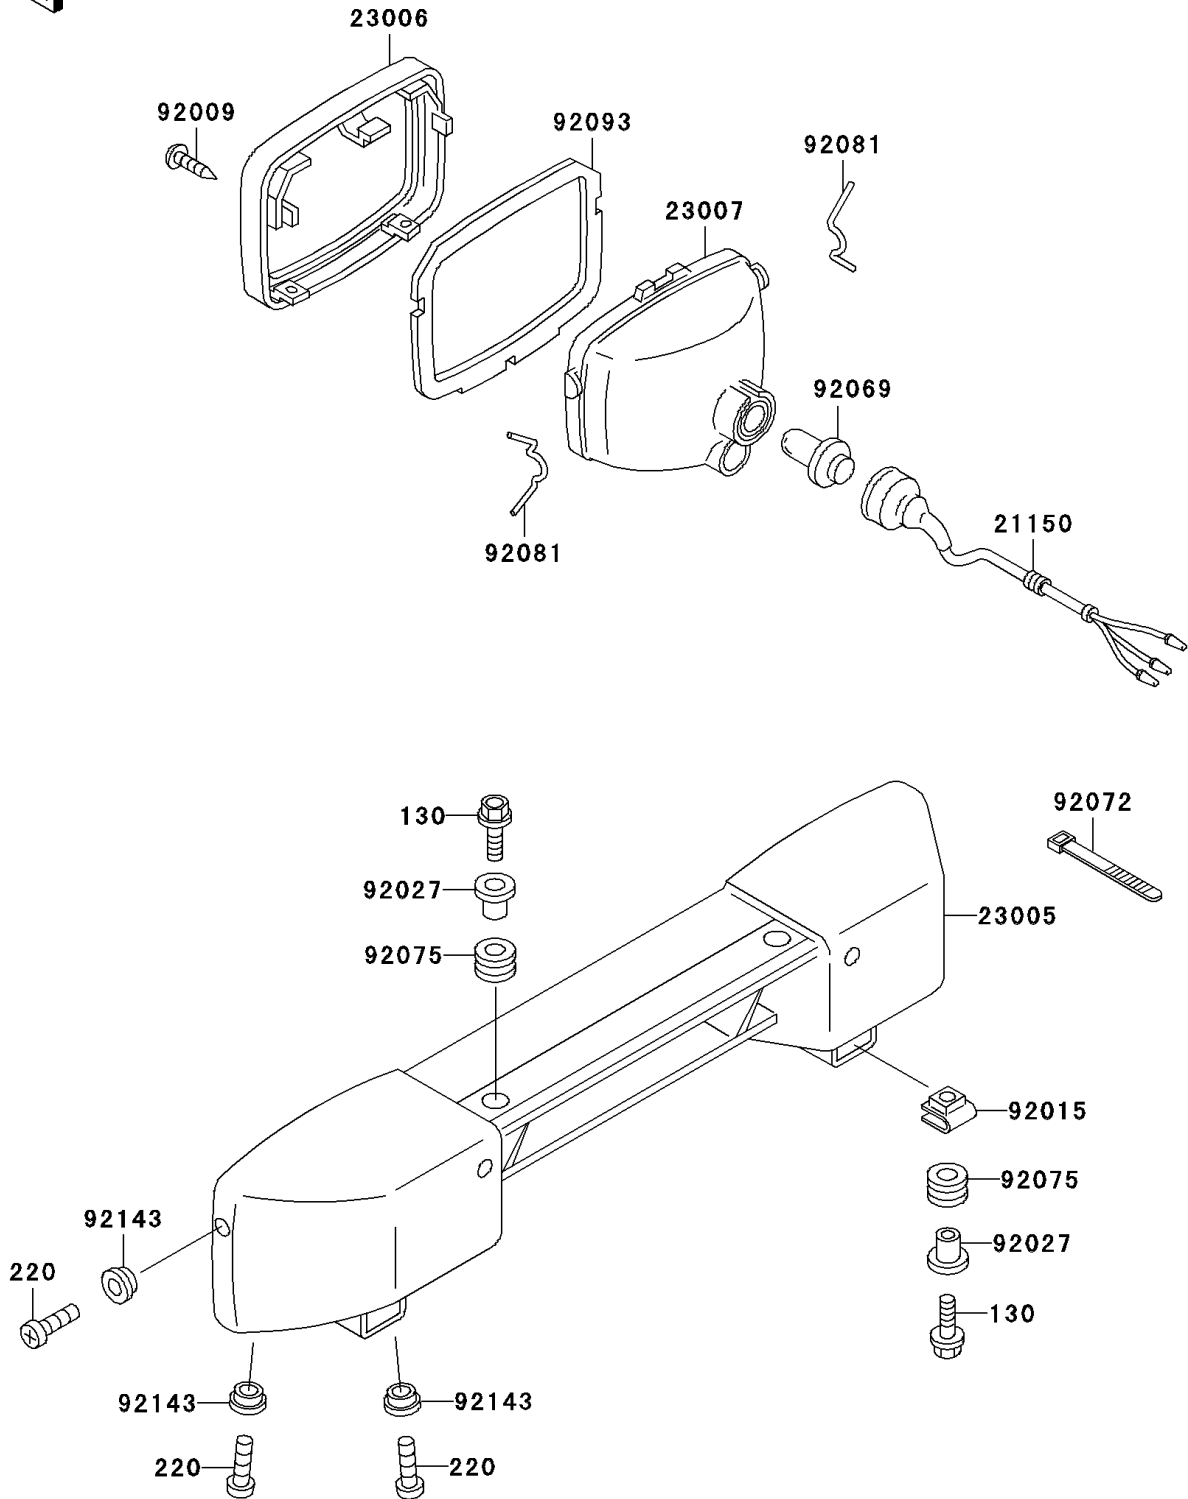

# 2002 Bayou 300 4X4 PARTS DIAGRAM

Headlight(s)

F2710

## 2002 Bayou 300 4X4 PARTS LIST

### Headlight(s)

ITEM NAME	PART NUMBER	QUANTITY
BOLT-FLANGED,6X25 (Ref # 130)	130J0625	4
SCREW-PAN-CROS,5X16,BLACK (Ref # 220)	220C0516	6
CORD-ASSY,HEAD LAMP (Ref # 21150)	21150-1053	2
BODY-COMP-HEAD LAMP (Ref # 23005)	23005-1113	1
RIM-LAMP (Ref # 23006)	23006-1062	2
LENS-COMP,HEAD LAMP (Ref # 23007)	23007-1274	2
SCREW,TAPPING,4X30 (Ref # 92009)	92009-1139	2
NUT,CLAMP,6MM (Ref # 92015)	92015-1678	2
COLLAR,L=16.1 (Ref # 92027)	92027-1847	4
BULB,12V 25/25W (Ref # 92069)	92069-1010	2
BAND,L=149 (Ref # 92072)	92072-031	2
DAMPER (Ref # 92075)	92075-1690	4
SPRING,LAMP RIM (Ref # 92081)	92081-1334	4
SEAL,HEAD LAMP (Ref # 92093)	92093-1261	2
COLLAR (Ref # 92143)	92143-1234	6