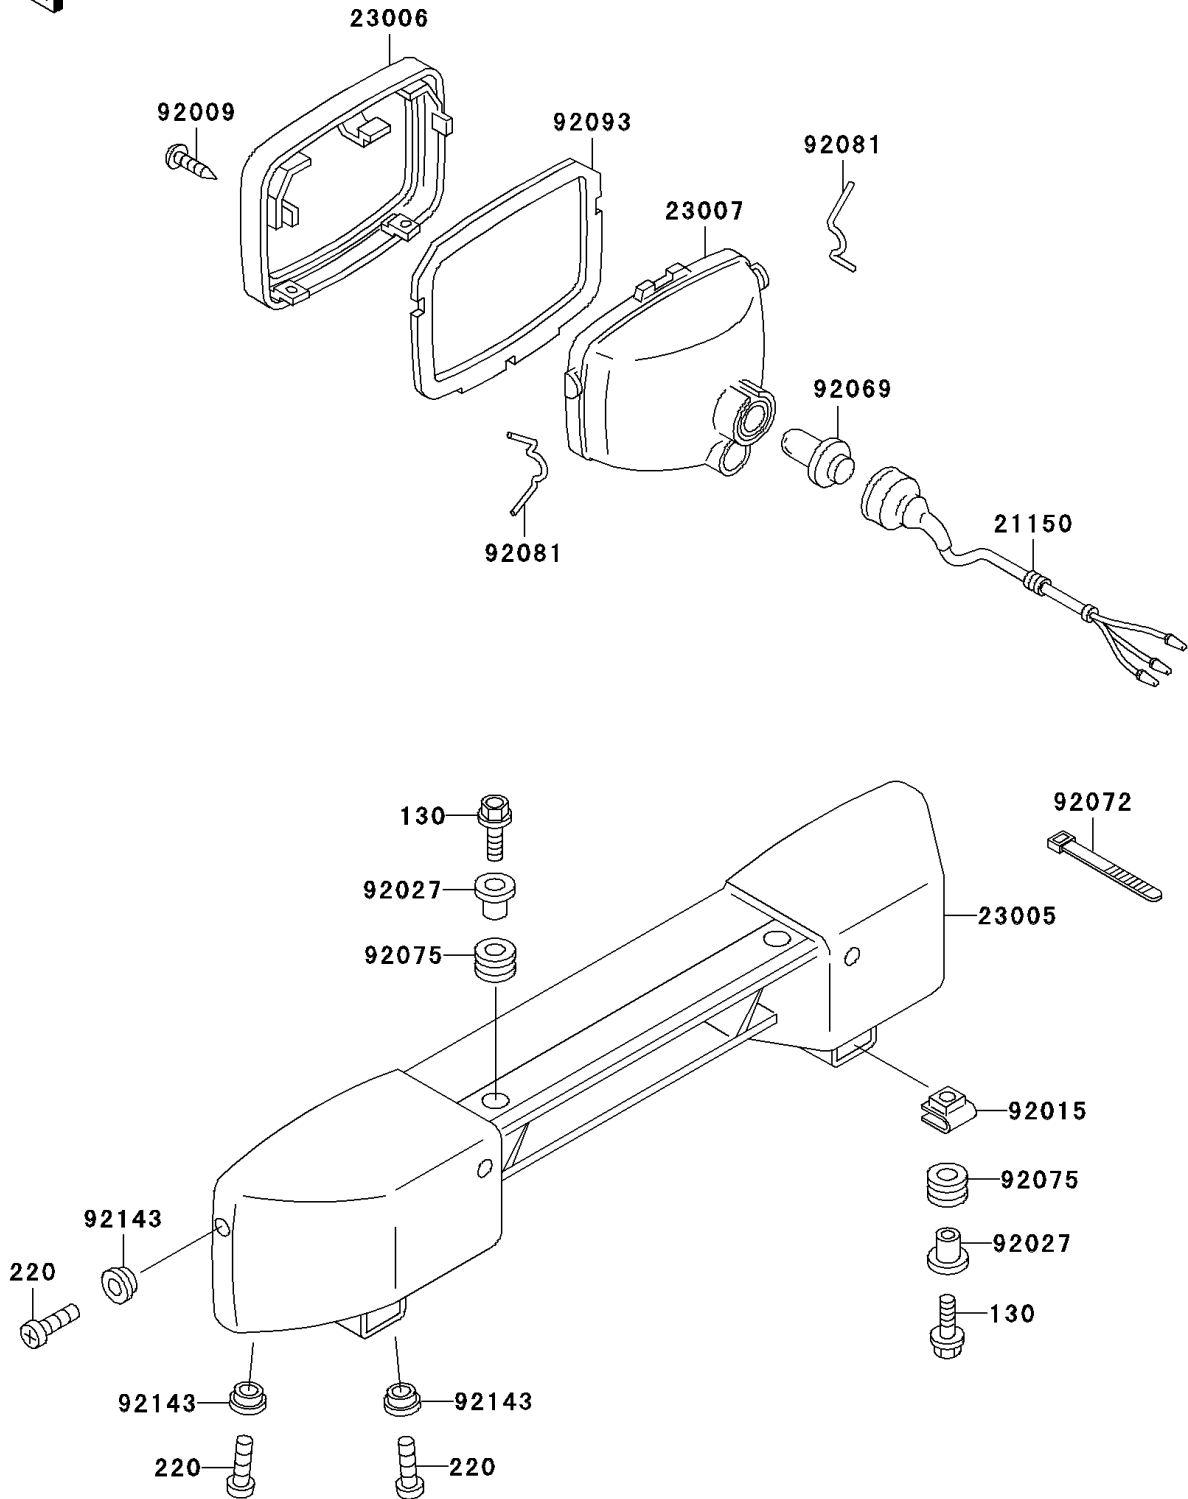

# 2001 Bayou 300 4X4 PARTS DIAGRAM

Headlight(s)

F2710

## 2001 Bayou 300 4X4 PARTS LIST

### Headlight(s)

ITEM NAME	PART NUMBER	QUANTITY
BOLT-FLANGED,6X25 (Ref # 130)	130J0625	4
SCREW-PAN-CROS,5X16,BLACK (Ref # 220)	220C0516	6
CORD-ASSY,HEAD LAMP (Ref # 21150)	21150-1053	2
BODY-COMP-HEAD LAMP (Ref # 23005)	23005-1113	1
RIM-LAMP (Ref # 23006)	23006-1062	2
LENS-COMP,HEAD LAMP (Ref # 23007)	23007-1274	2
SCREW,TAPPING,4X30 (Ref # 92009)	92009-1139	2
NUT,CLAMP,6MM (Ref # 92015)	92015-1678	2
COLLAR,L=16.1 (Ref # 92027)	92027-1847	4
BULB,12V 25/25W (Ref # 92069)	92069-1010	2
BAND,L=149 (Ref # 92072)	92072-031	2
DAMPER (Ref # 92075)	92075-1690	4
SPRING,LAMP RIM (Ref # 92081)	92081-1334	4
SEAL,HEAD LAMP (Ref # 92093)	92093-1261	2
COLLAR (Ref # 92143)	92143-1234	6