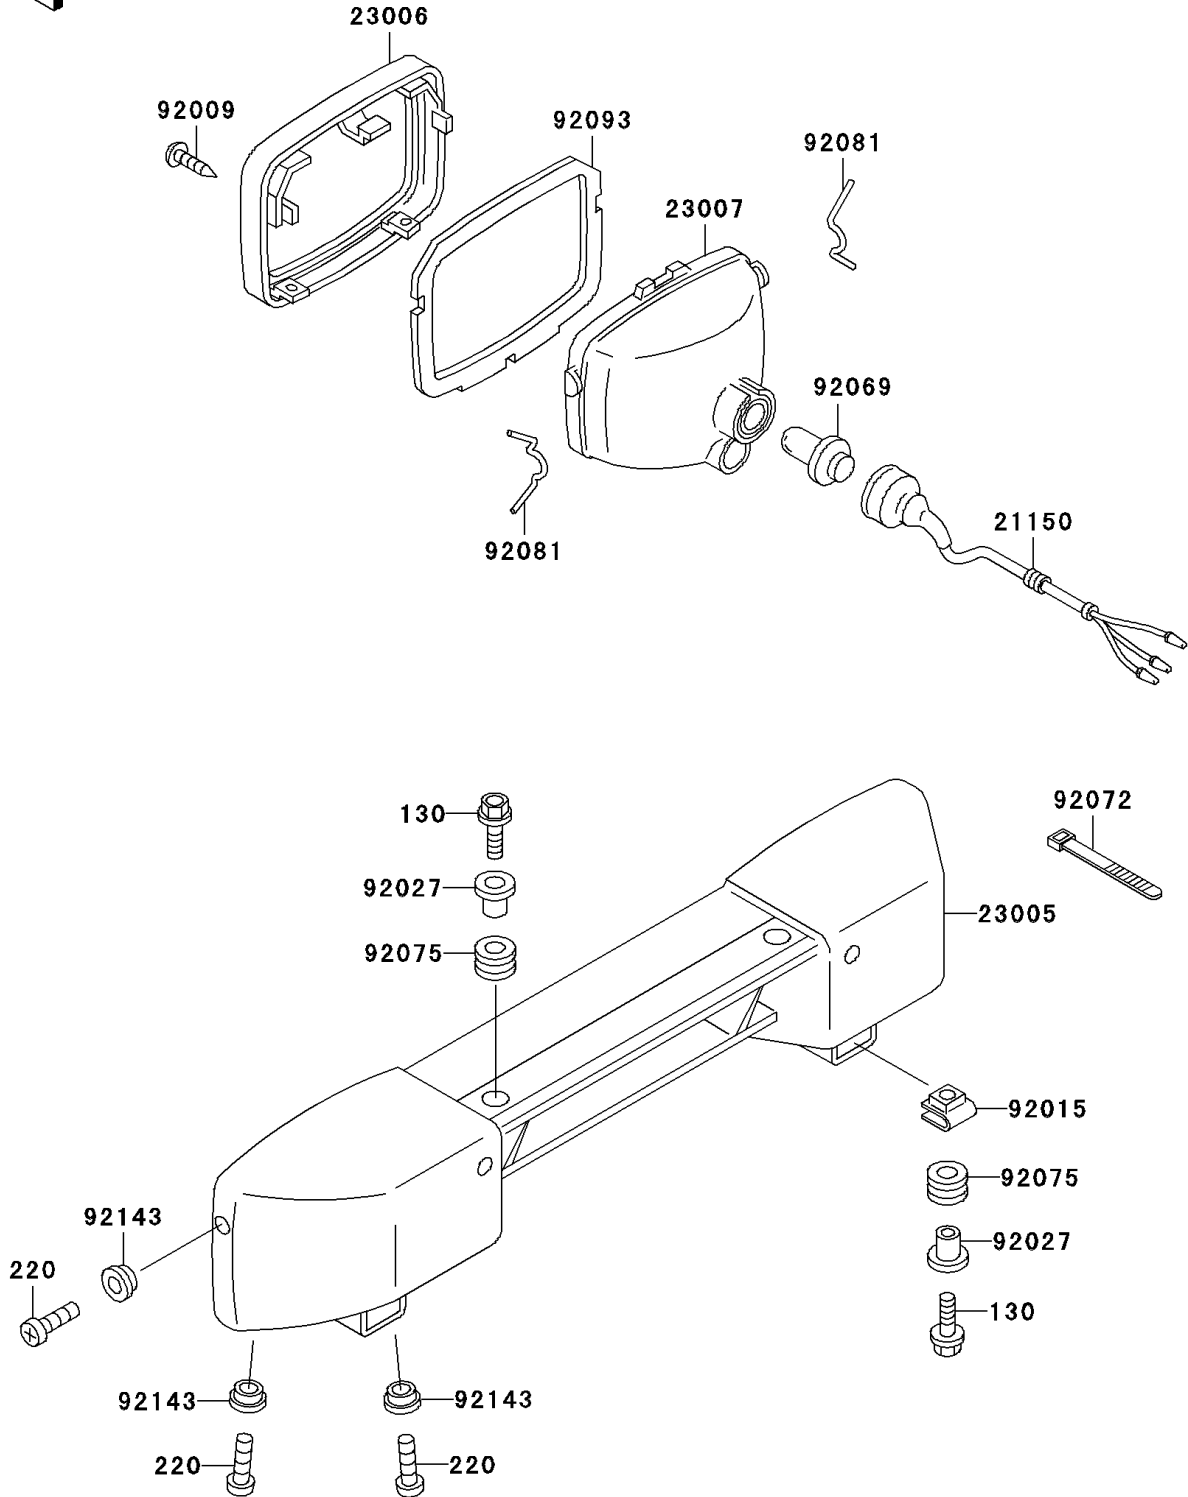

2001 Bayou 300 4X4 PARTS DIAGRAM

Headlight(s)

F2710

2001 Bayou 300 4X4 PARTS LIST

Headlight(s)

ITEM NAME	PART NUMBER	QUANTITY
BOLT-FLANGED,6X25 (Ref # 130)	130J0625	4
SCREW-PAN-CROS,5X16,BLACK (Ref # 220)	220C0516	6
CORD-ASSY,HEAD LAMP (Ref # 21150)	21150-1053	2
BODY-COMP-HEAD LAMP (Ref # 23005)	23005-1113	1
RIM-LAMP (Ref # 23006)	23006-1062	2
LENS-COMP,HEAD LAMP (Ref # 23007)	23007-1274	2
SCREW,TAPPING,4X30 (Ref # 92009)	92009-1139	2
NUT,CLAMP,6MM (Ref # 92015)	92015-1678	2
COLLAR,L=16.1 (Ref # 92027)	92027-1847	4
BULB,12V 25/25W (Ref # 92069)	92069-1010	2
BAND,L=149 (Ref # 92072)	92072-031	2
DAMPER (Ref # 92075)	92075-1690	4
SPRING,LAMP RIM (Ref # 92081)	92081-1334	4
SEAL,HEAD LAMP (Ref # 92093)	92093-1261	2
COLLAR (Ref # 92143)	92143-1234	6