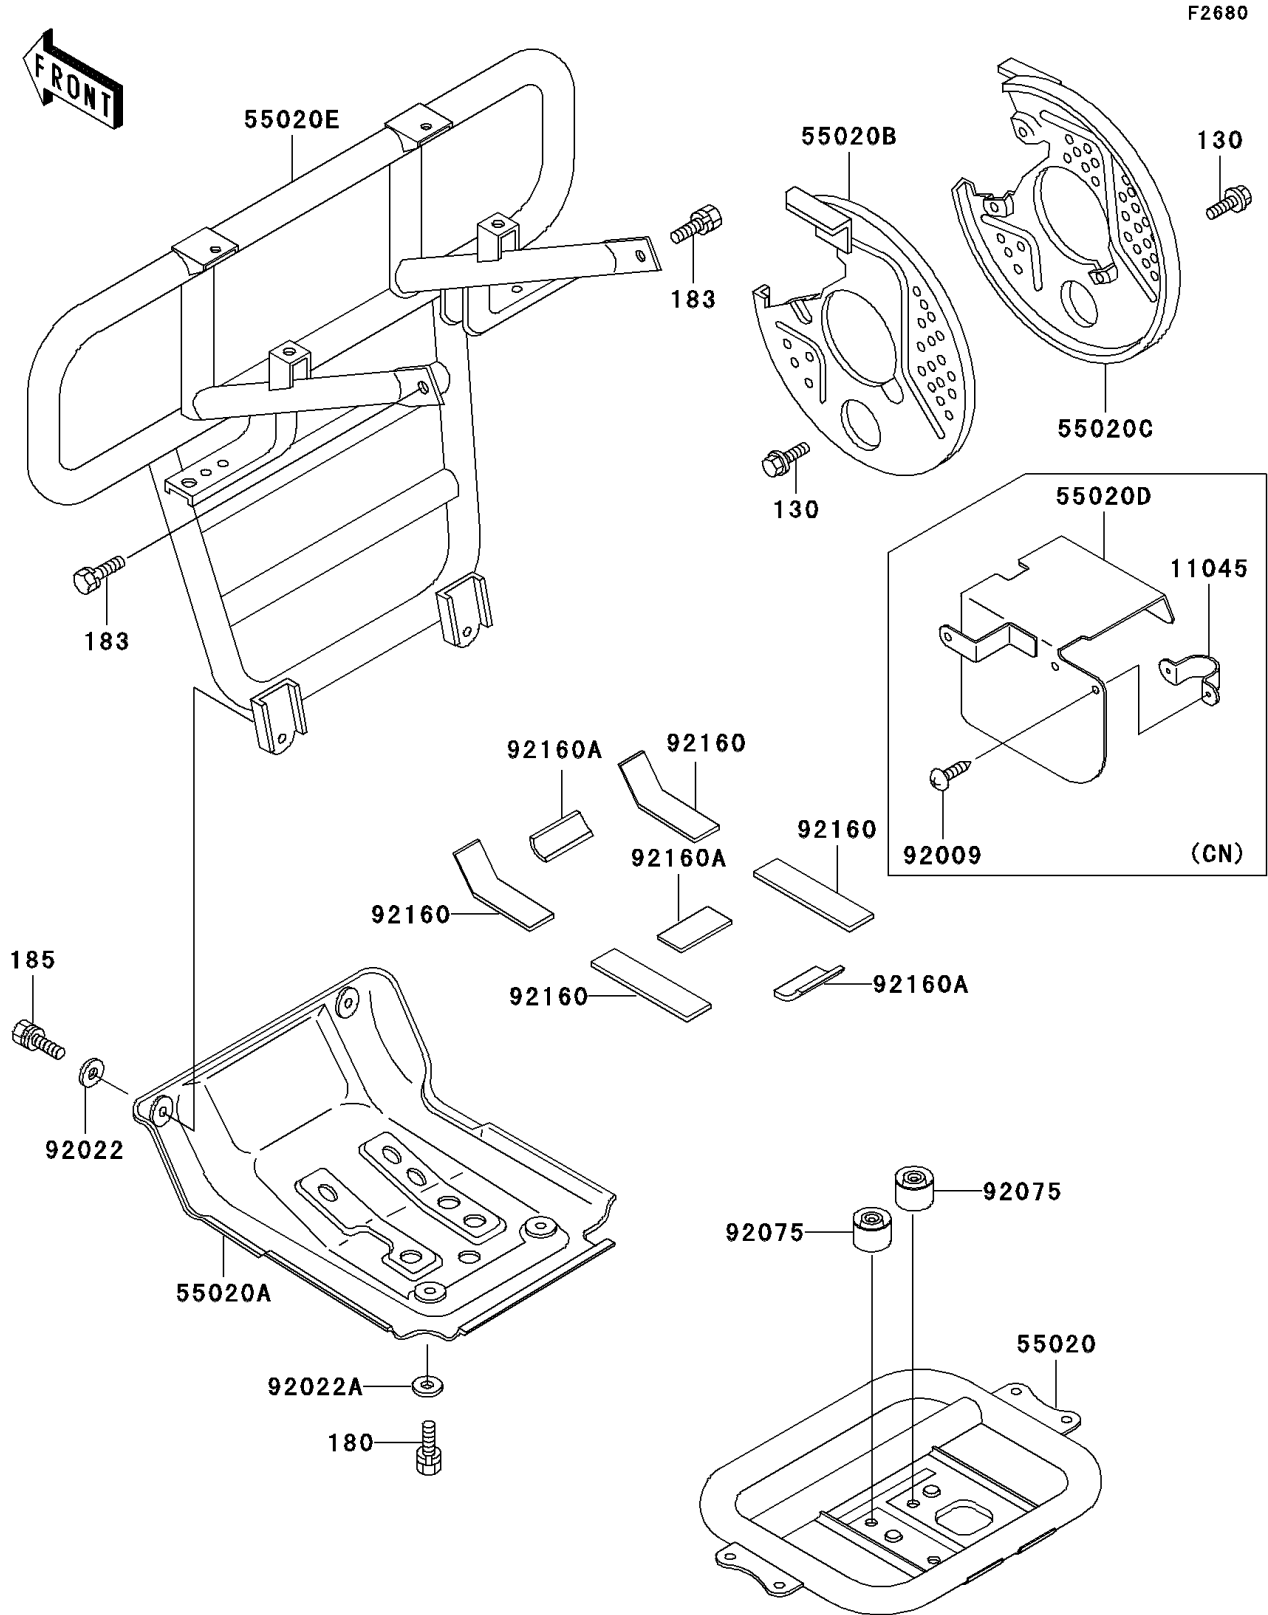

# 2002 Bayou 300 4X4 PARTS DIAGRAM

Guard(s)

## 2002 Bayou 300 4X4 PARTS LIST

Guard(s)

ITEM NAME	PART NUMBER	QUANTITY
BOLT-FLANGED,6X10 (Ref # 130)	130B0610	6
BOLT-UPSET-WS,6X16 (Ref # 180)	180J0616	2
BOLT-UPSET-WS-SMALL (Ref # 183)	183J0825	2
BOLT-UPSET-WSP-SMALL,8X25 (Ref # 185)	185J0825	2
GUARD,ENGINE (Ref # 55020)	55020-1301	1
GUARD,FRONT DIFF (Ref # 55020A)	55020-1303	1
GUARD,FRONT DISC,LH (Ref # 55020B)	55020-1304	1
GUARD,FRONT DISC,RH (Ref # 55020C)	55020-1305	1
GUARD,FR,S.GRAY (Ref # 55020E)	55020-1585-1U	1
WASHER,8.5X20X1.6,BLACK (Ref # 92022)	92022-1317	2
WASHER,6.5X20X1.6,BLACK (Ref # 92022A)	92022-1346	2
DAMPER (Ref # 92075)	92075-1896	2
DAMPER (Ref # 92160)	92160-1101	4
DAMPER (Ref # 92160A)	92160-1102	3
BRACKET,FENDER (Ref # 11045)	11045-1882	1
GUARD,SNOW (Ref # 55020D)	55020-1474	1
SCREW,TAPPING,5X10 (Ref # 92009)	92009-1332	2