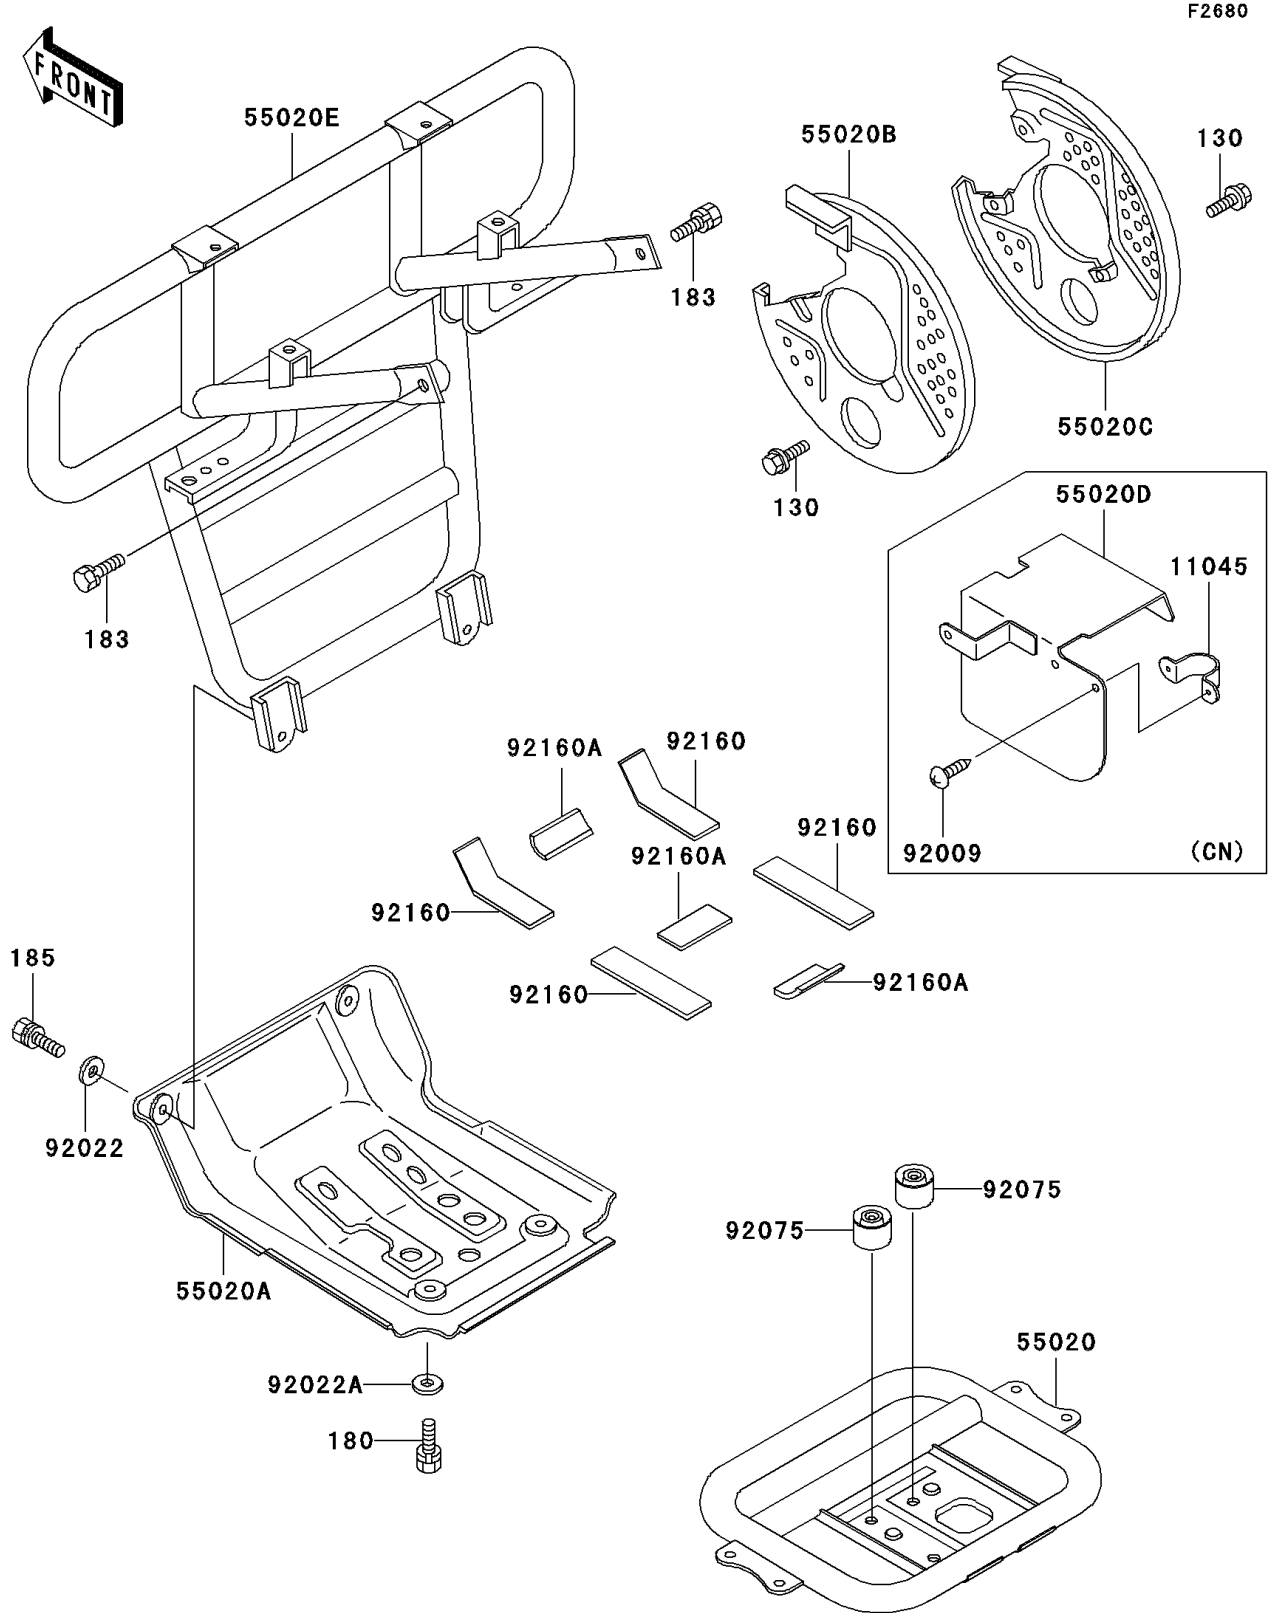

2001 Bayou 300 4X4 PARTS DIAGRAM

Guard(s)

2001 Bayou 300 4X4 PARTS LIST

Guard(s)

ITEM NAME	PART NUMBER	QUANTITY
BOLT-FLANGED,6X10 (Ref # 130)	130B0610	6
BOLT-UPSET-WS,6X16 (Ref # 180)	180J0616	2
BOLT-UPSET-WS-SMALL (Ref # 183)	183J0825	2
BOLT-UPSET-WSP-SMALL,8X25 (Ref # 185)	185J0825	2
GUARD,ENGINE (Ref # 55020)	55020-1301	1
GUARD,FRONT DIFF (Ref # 55020A)	55020-1303	1
GUARD,FRONT DISC,LH (Ref # 55020B)	55020-1304	1
GUARD,FRONT DISC,RH (Ref # 55020C)	55020-1305	1
GUARD,FR,S.GRAY (Ref # 55020E)	55020-1585-1U	1
WASHER,8.5X20X1.6,BLACK (Ref # 92022)	92022-1317	2
WASHER,6.5X20X1.6,BLACK (Ref # 92022A)	92022-1346	2
DAMPER (Ref # 92075)	92075-1896	2
DAMPER (Ref # 92160)	92160-1101	4
DAMPER (Ref # 92160A)	92160-1102	3
BRACKET,FENDER (Ref # 11045)	11045-1882	1
GUARD,SNOW (Ref # 55020D)	55020-1474	1
SCREW,TAPPING,5X10 (Ref # 92009)	92009-1332	2