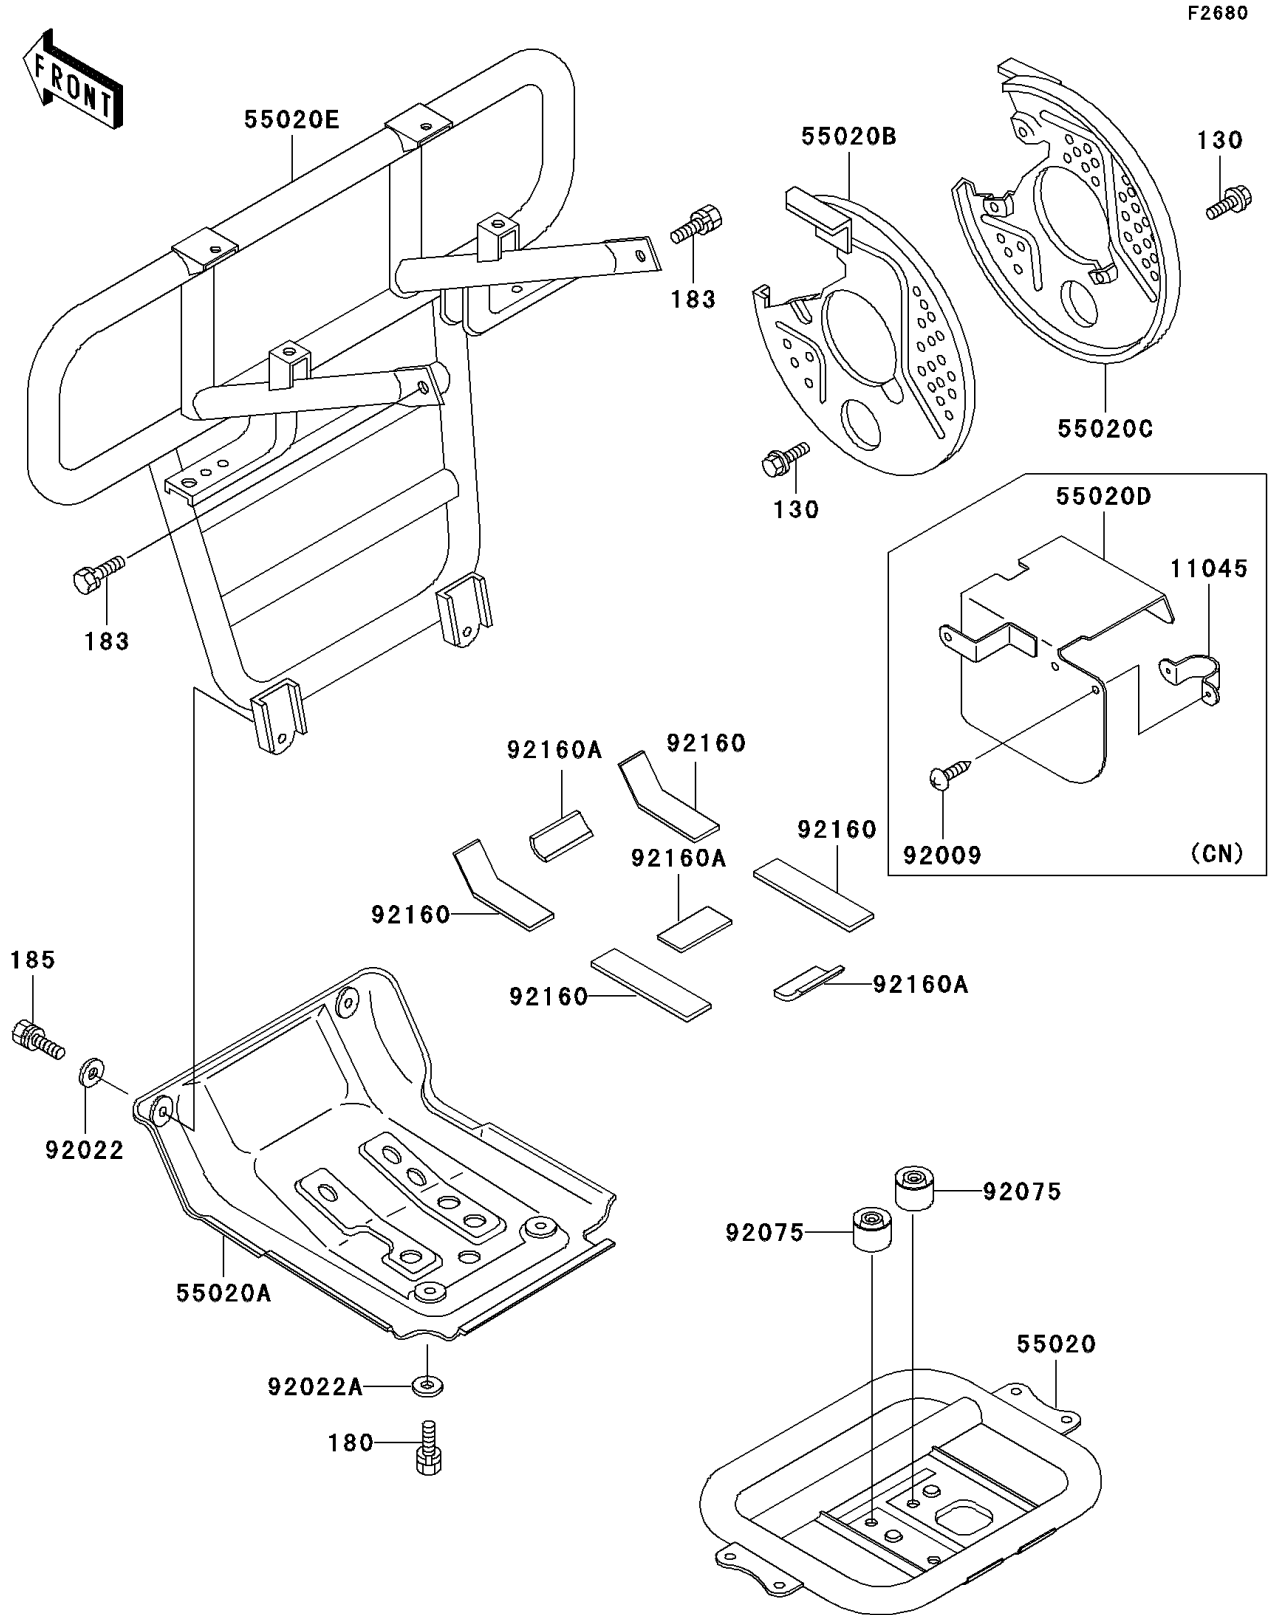

1999 Bayou 300 4X4 PARTS DIAGRAM

Guard(s)

1999 Bayou 300 4X4 PARTS LIST

Guard(s)

ITEM NAME	PART NUMBER	QUANTITY
BOLT-FLANGED,6X10 (Ref # 130)	130B0610	6
BOLT-UPSET-WS,6X16 (Ref # 180)	180J0616	2
BOLT-UPSET-WS-SMALL (Ref # 183)	183J0825	2
BOLT-UPSET-WSP-SMALL,8X25 (Ref # 185)	185J0825	2
GUARD,ENGINE (Ref # 55020)	55020-1301	1
GUARD,FRONT DIFF (Ref # 55020A)	55020-1303	1
GUARD,FRONT DISC,LH (Ref # 55020B)	55020-1304	1
GUARD,FRONT DISC,RH (Ref # 55020C)	55020-1305	1
GUARD,FR,S.GRAY (Ref # 55020E)	55020-1585-1U	1
WASHER,8.5X20X1.6,BLACK (Ref # 92022)	92022-1317	2
WASHER,6.5X20X1.6,BLACK (Ref # 92022A)	92022-1346	2
DAMPER (Ref # 92075)	92075-1896	2
DAMPER (Ref # 92160)	92160-1101	4
DAMPER (Ref # 92160A)	92160-1102	3
BRACKET,FENDER (Ref # 11045)	11045-1882	1
GUARD,SNOW (Ref # 55020D)	55020-1474	1
SCREW,TAPPING,5X10 (Ref # 92009)	92009-1332	2