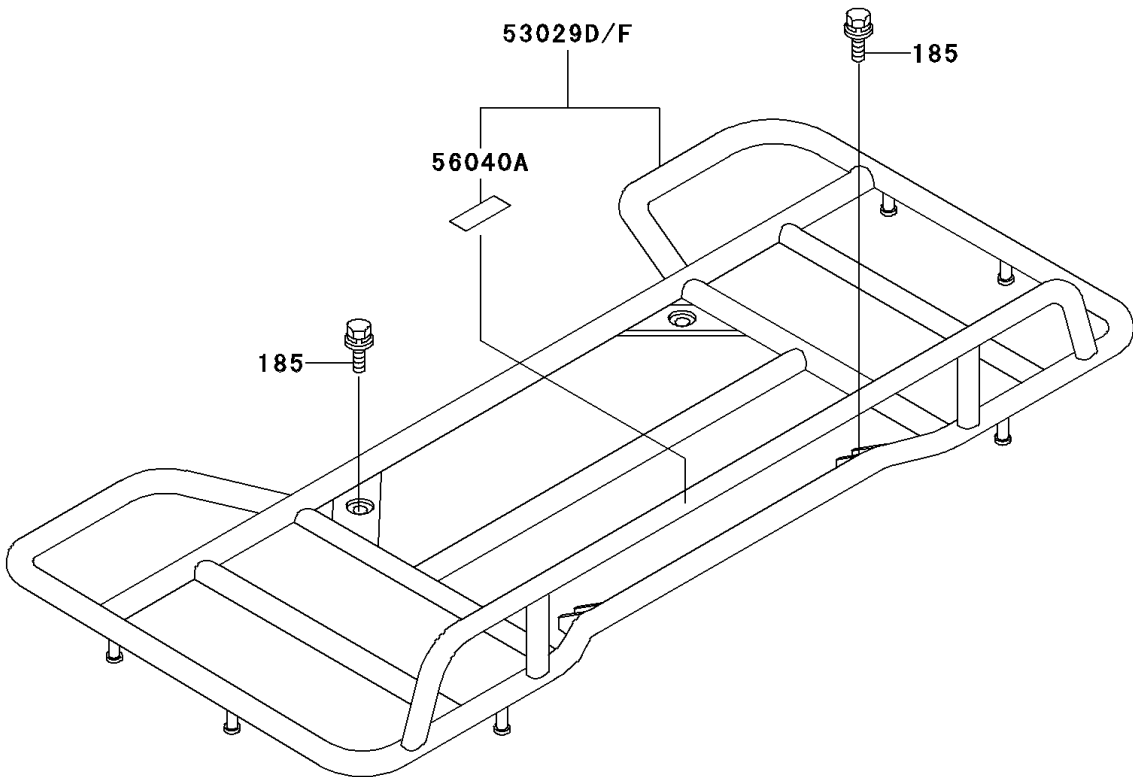

2002 Bayou 300 4X4 PARTS DIAGRAM

Carrier(s)

F2520

2002 Bayou 300 4X4 PARTS LIST

Carrier(s)

ITEM NAME	PART NUMBER	QUANTITY
BOLT-UPSET-WSP-SMALL (Ref # 185)	185C0816	6
BOLT-UPSET-WSP-SMALL,8X35 (Ref # 185A)	185J0835	2
LABEL-WARNING,MAXIMUM LOAD (Ref # 56040)	56040-1259	1
LABEL-WARNING,MAXIMUM LOAD (Ref # 56040A)	56040-1260	1
CARRIER,FR,S.GRAY (Ref # 53029C)	53029-1172-1U	1
CARRIER,RR,S.GRAY (Ref # 53029D)	53029-1173-1U	1
CARRIER,FR,S.GRAY (Ref # 53029E)	53029-1174-1U	1
CARRIER,RR,S.GRAY (Ref # 53029F)	53029-1175-1U	1