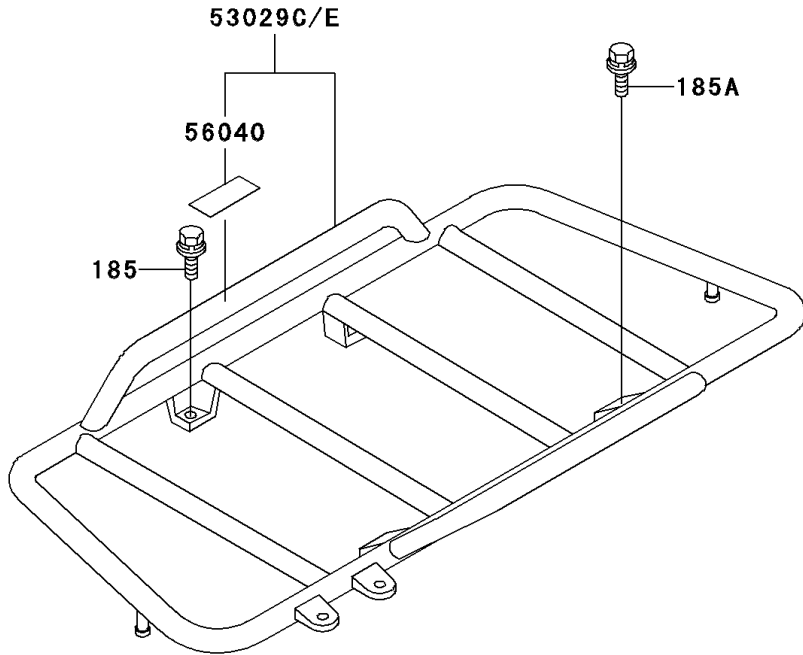

2002 Bayou 300 4X4 PARTS DIAGRAM

Carrier(s)

F2520

2002 Bayou 300 4X4 PARTS LIST

Carrier(s)

ITEM NAME	PART NUMBER	QUANTITY
BOLT-UPSET-WSP-SMALL (Ref # 185)	185C0816	6
BOLT-UPSET-WSP-SMALL,8X35 (Ref # 185A)	185J0835	2
LABEL-WARNING,MAXIMUM LOAD (Ref # 56040)	56040-1259	1
LABEL-WARNING,MAXIMUM LOAD (Ref # 56040A)	56040-1260	1
CARRIER,FR,S.GRAY (Ref # 53029C)	53029-1172-1U	1
CARRIER,RR,S.GRAY (Ref # 53029D)	53029-1173-1U	1
CARRIER,FR,S.GRAY (Ref # 53029E)	53029-1174-1U	1
CARRIER,RR,S.GRAY (Ref # 53029F)	53029-1175-1U	1