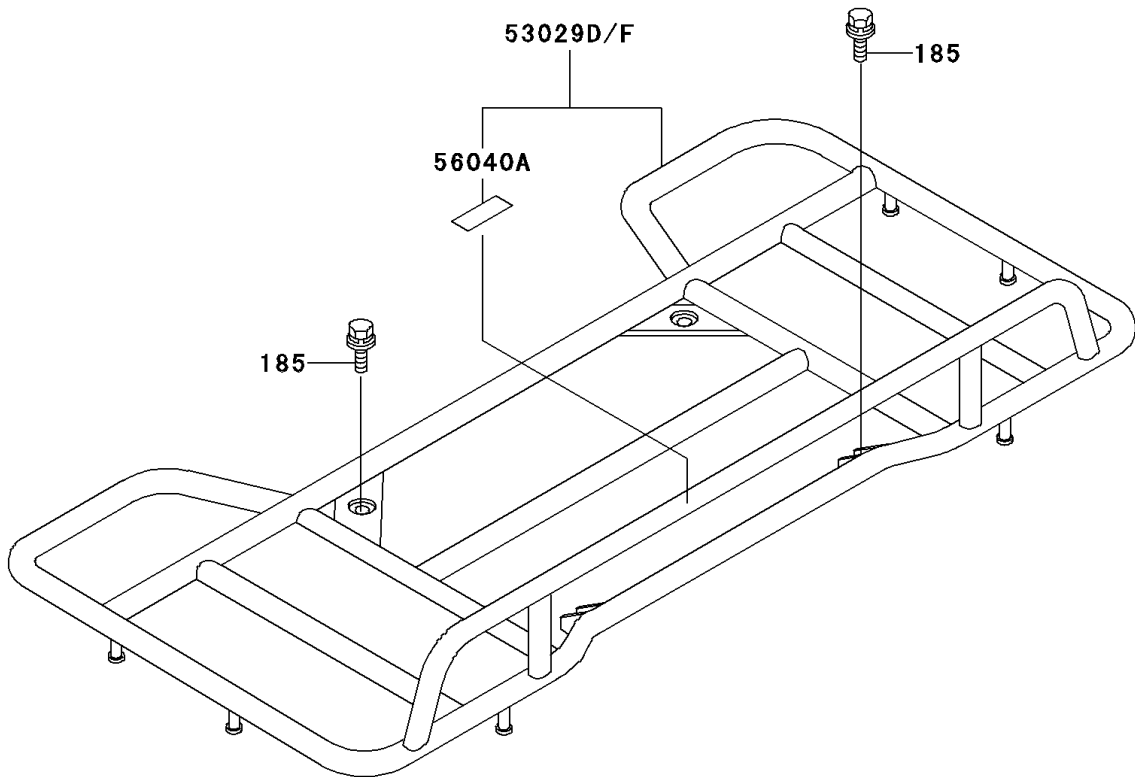

2001 Bayou 300 4X4 PARTS DIAGRAM

Carrier(s)

F2520

2001 Bayou 300 4X4 PARTS LIST

Carrier(s)

ITEM NAME	PART NUMBER	QUANTITY
BOLT-UPSET-WSP-SMALL (Ref # 185)	185C0816	6
BOLT-UPSET-WSP-SMALL,8X35 (Ref # 185A)	185J0835	2
LABEL-WARNING,MAXIMUM LOAD (Ref # 56040)	56040-1259	1
LABEL-WARNING,MAXIMUM LOAD (Ref # 56040A)	56040-1260	1
CARRIER,FR,S.GRAY (Ref # 53029C)	53029-1172-1U	1
CARRIER,RR,S.GRAY (Ref # 53029D)	53029-1173-1U	1
CARRIER,FR,S.GRAY (Ref # 53029E)	53029-1174-1U	1
CARRIER,RR,S.GRAY (Ref # 53029F)	53029-1175-1U	1