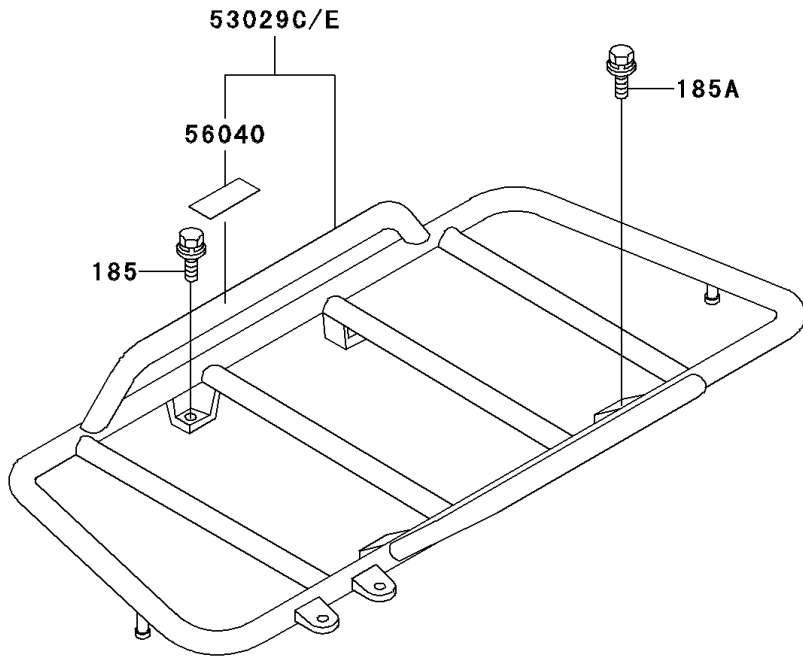

# 2001 Bayou 300 4X4 PARTS DIAGRAM

Carrier(s)

F2520

## 2001 Bayou 300 4X4 PARTS LIST

Carrier(s)

ITEM NAME	PART NUMBER	QUANTITY
BOLT-UPSET-WSP-SMALL (Ref # 185)	185C0816	6
BOLT-UPSET-WSP-SMALL,8X35 (Ref # 185A)	185J0835	2
LABEL-WARNING,MAXIMUM LOAD (Ref # 56040)	56040-1259	1
LABEL-WARNING,MAXIMUM LOAD (Ref # 56040A)	56040-1260	1
CARRIER,FR,S.GRAY (Ref # 53029C)	53029-1172-1U	1
CARRIER,RR,S.GRAY (Ref # 53029D)	53029-1173-1U	1
CARRIER,FR,S.GRAY (Ref # 53029E)	53029-1174-1U	1
CARRIER,RR,S.GRAY (Ref # 53029F)	53029-1175-1U	1