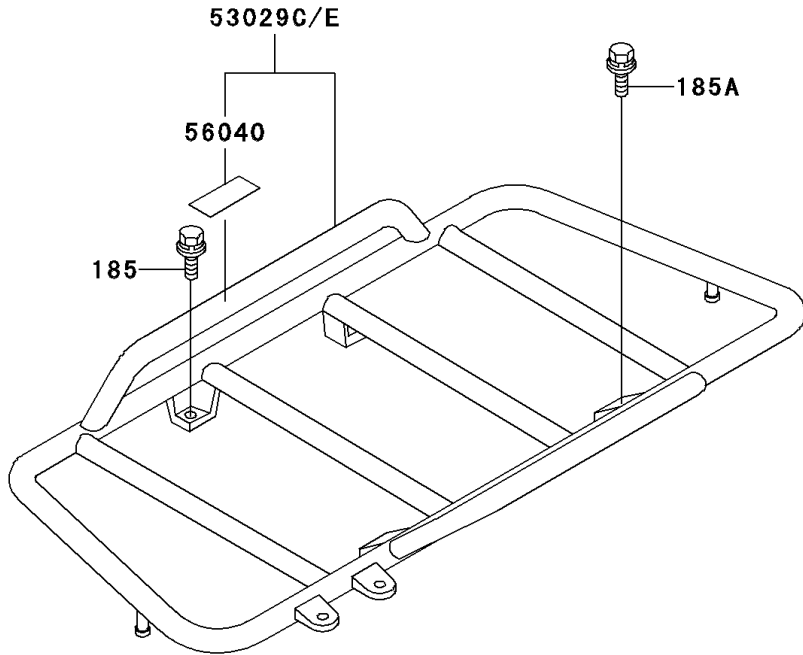

2001 Bayou 300 4X4 PARTS DIAGRAM

Carrier(s)

F2520

2001 Bayou 300 4X4 PARTS LIST

Carrier(s)

ITEM NAME	PART NUMBER	QUANTITY
BOLT-UPSET-WSP-SMALL (Ref # 185)	185C0816	6
BOLT-UPSET-WSP-SMALL,8X35 (Ref # 185A)	185J0835	2
LABEL-WARNING,MAXIMUM LOAD (Ref # 56040)	56040-1259	1
LABEL-WARNING,MAXIMUM LOAD (Ref # 56040A)	56040-1260	1
CARRIER,FR,S.GRAY (Ref # 53029C)	53029-1172-1U	1
CARRIER,RR,S.GRAY (Ref # 53029D)	53029-1173-1U	1
CARRIER,FR,S.GRAY (Ref # 53029E)	53029-1174-1U	1
CARRIER,RR,S.GRAY (Ref # 53029F)	53029-1175-1U	1