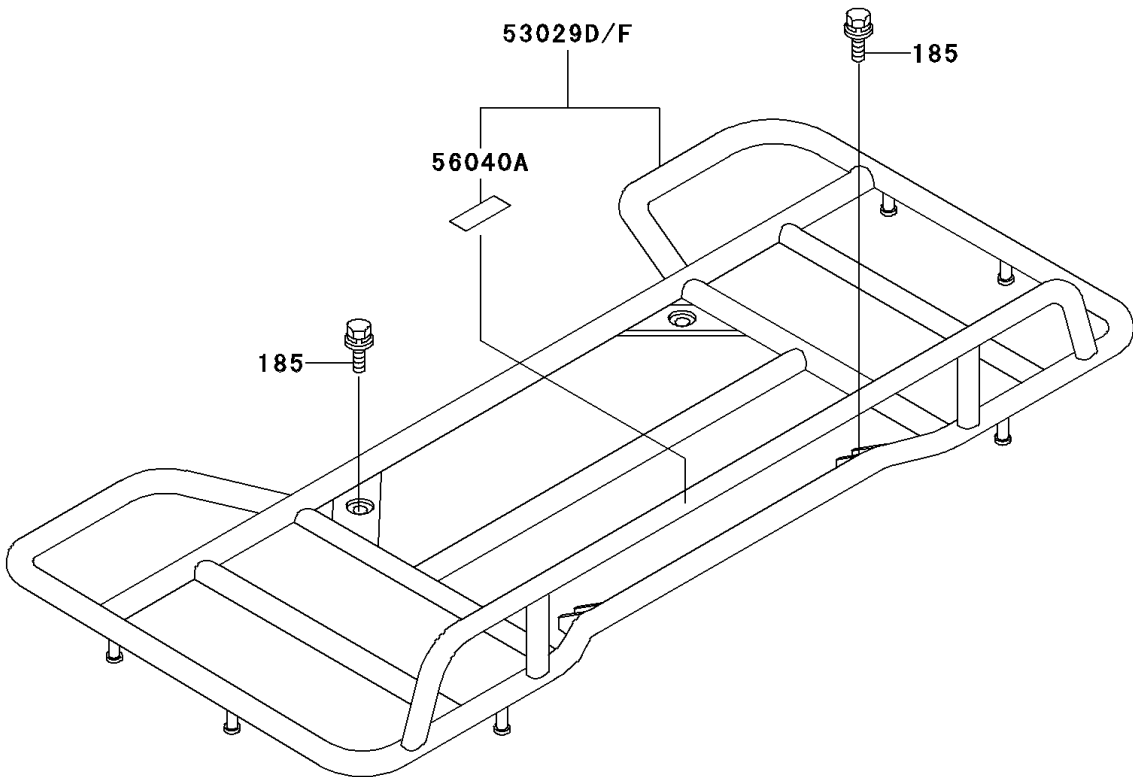

# 2001 Bayou 300 4X4 PARTS DIAGRAM

Carrier(s)

F2520

## 2001 Bayou 300 4X4 PARTS LIST

Carrier(s)

ITEM NAME	PART NUMBER	QUANTITY
BOLT-UPSET-WSP-SMALL (Ref # 185)	185C0816	6
BOLT-UPSET-WSP-SMALL,8X35 (Ref # 185A)	185J0835	2
LABEL-WARNING,MAXIMUM LOAD (Ref # 56040)	56040-1259	1
LABEL-WARNING,MAXIMUM LOAD (Ref # 56040A)	56040-1260	1
CARRIER,FR,S.GRAY (Ref # 53029C)	53029-1172-1U	1
CARRIER,RR,S.GRAY (Ref # 53029D)	53029-1173-1U	1
CARRIER,FR,S.GRAY (Ref # 53029E)	53029-1174-1U	1
CARRIER,RR,S.GRAY (Ref # 53029F)	53029-1175-1U	1