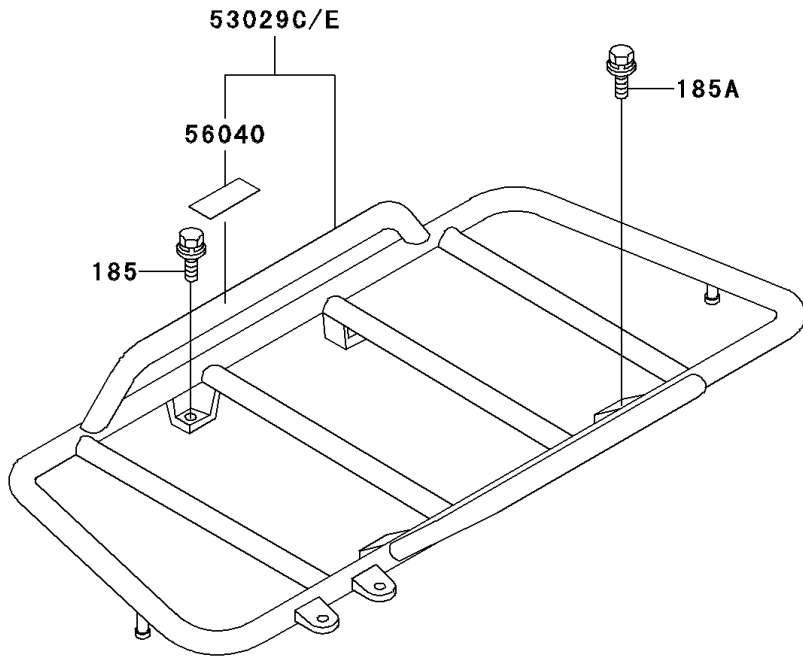

1999 Bayou 300 4X4 PARTS DIAGRAM

Carrier(s)

F2520

1999 Bayou 300 4X4 PARTS LIST

Carrier(s)

ITEM NAME	PART NUMBER	QUANTITY
BOLT-UPSET-WSP-SMALL (Ref # 185)	185C0816	6
BOLT-UPSET-WSP-SMALL,8X35 (Ref # 185A)	185J0835	2
LABEL-WARNING,MAXIMUM LOAD (Ref # 56040)	56040-1259	1
LABEL-WARNING,MAXIMUM LOAD (Ref # 56040A)	56040-1260	1
CARRIER,FR,S.GRAY (Ref # 53029C)	53029-1172-1U	1
CARRIER,RR,S.GRAY (Ref # 53029D)	53029-1173-1U	1
CARRIER,FR,S.GRAY (Ref # 53029E)	53029-1174-1U	1
CARRIER,RR,S.GRAY (Ref # 53029F)	53029-1175-1U	1