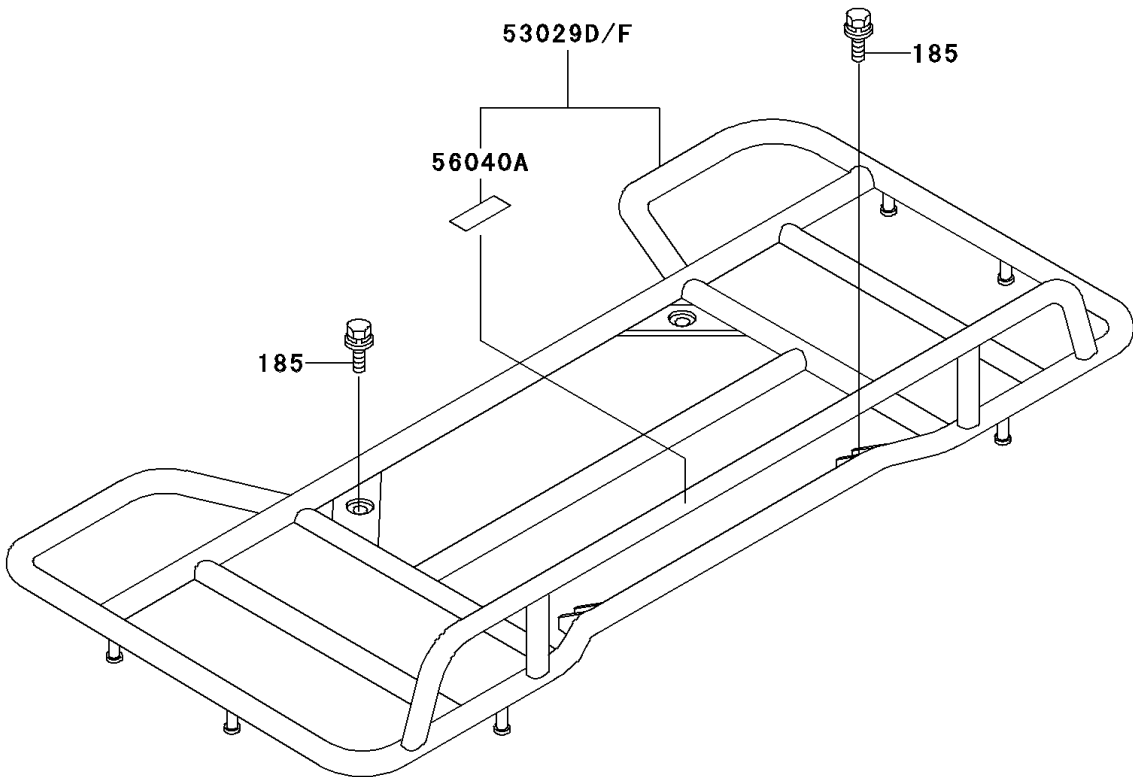

1999 Bayou 300 4X4 PARTS DIAGRAM

Carrier(s)

F2520

1999 Bayou 300 4X4 PARTS LIST

Carrier(s)

ITEM NAME	PART NUMBER	QUANTITY
BOLT-UPSET-WSP-SMALL (Ref # 185)	185C0816	6
BOLT-UPSET-WSP-SMALL,8X35 (Ref # 185A)	185J0835	2
LABEL-WARNING,MAXIMUM LOAD (Ref # 56040)	56040-1259	1
LABEL-WARNING,MAXIMUM LOAD (Ref # 56040A)	56040-1260	1
CARRIER,FR,S.GRAY (Ref # 53029C)	53029-1172-1U	1
CARRIER,RR,S.GRAY (Ref # 53029D)	53029-1173-1U	1
CARRIER,FR,S.GRAY (Ref # 53029E)	53029-1174-1U	1
CARRIER,RR,S.GRAY (Ref # 53029F)	53029-1175-1U	1