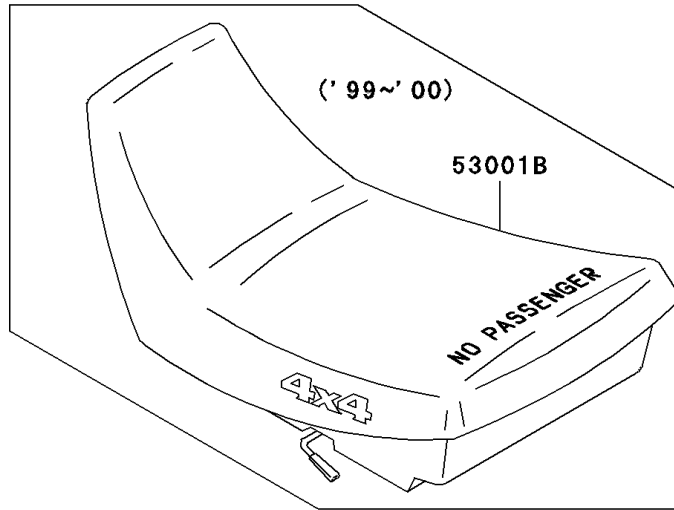

2002 Bayou 300 4X4 PARTS DIAGRAM

Seat

F2510

2002 Bayou 300 4X4 PARTS LIST

Seat

ITEM NAME	PART NUMBER	QUANTITY
SEAT-ASSY,S.GRAY (Ref # 53001C)	53001-1950-LG	1