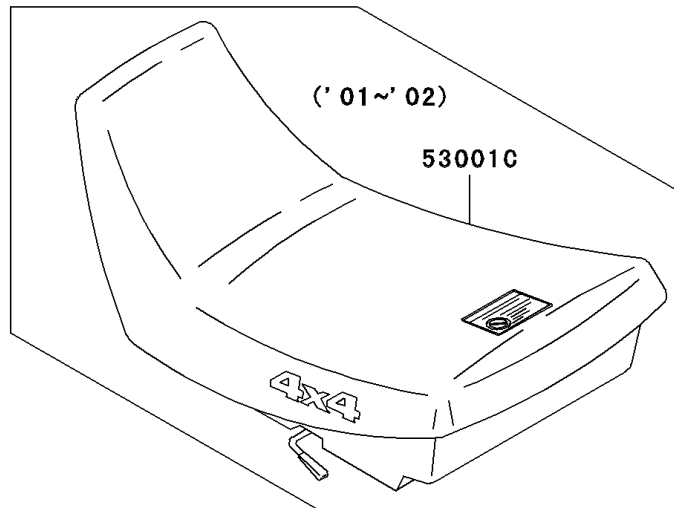

2002 Bayou 300 4X4 PARTS DIAGRAM

Seat

F2510

2002 Bayou 300 4X4 PARTS LIST

Seat

ITEM NAME	PART NUMBER	QUANTITY
SEAT-ASSY,S.GRAY (Ref # 53001C)	53001-1950-LG	1