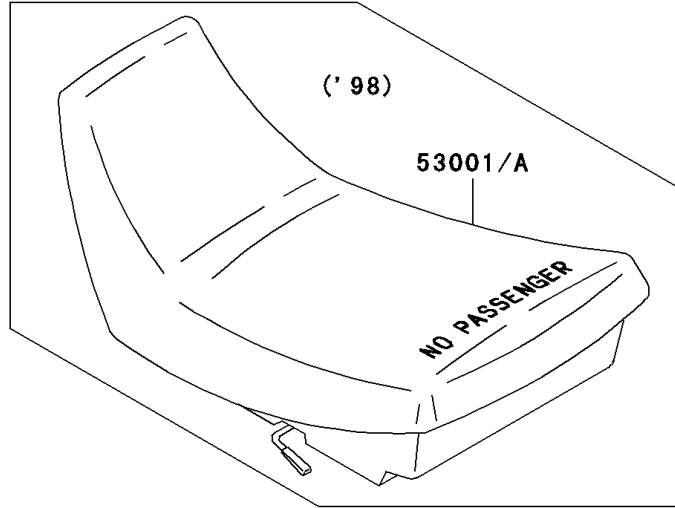

2002 Bayou 300 4X4 PARTS DIAGRAM

Seat

F2510

2002 Bayou 300 4X4 PARTS LIST

Seat

ITEM NAME	PART NUMBER	QUANTITY
SEAT-ASSY,S.GRAY (Ref # 53001C)	53001-1950-LG	1