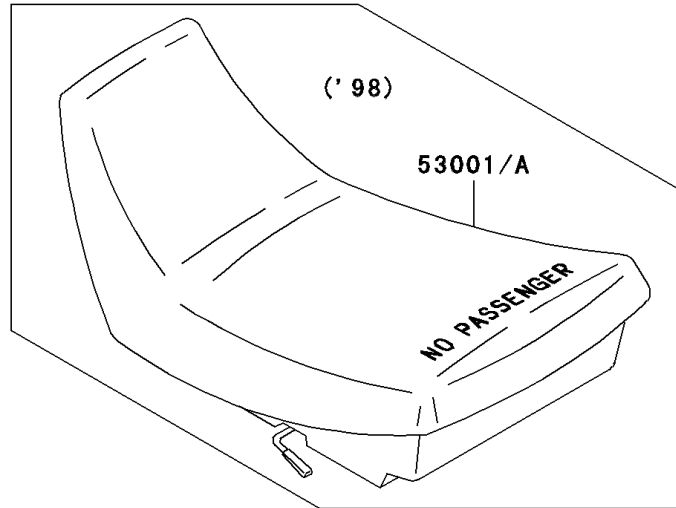

2001 Bayou 300 4X4 PARTS DIAGRAM

Seat

F2510

2001 Bayou 300 4X4 PARTS LIST

Seat

ITEM NAME	PART NUMBER	QUANTITY
SEAT-ASSY,S.GRAY (Ref # 53001C)	53001-1950-LG	1