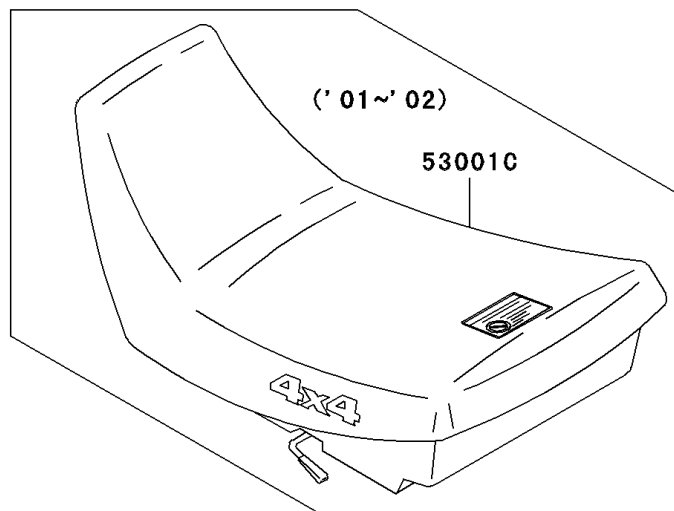

# 2001 Bayou 300 4X4 PARTS DIAGRAM

Seat

F2510

## 2001 Bayou 300 4X4 PARTS LIST

Seat

ITEM NAME	PART NUMBER	QUANTITY
SEAT-ASSY,S.GRAY (Ref # 53001C)	53001-1950-LG	1