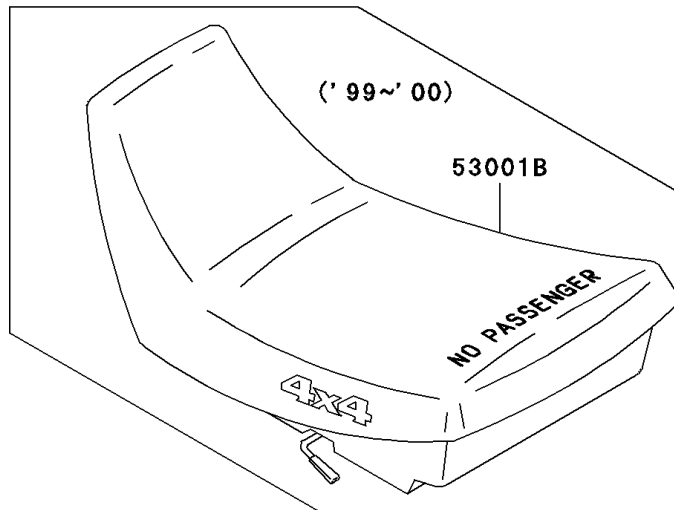

# 2001 Bayou 300 4X4 PARTS DIAGRAM

Seat

F2510

## 2001 Bayou 300 4X4 PARTS LIST

Seat

ITEM NAME	PART NUMBER	QUANTITY
SEAT-ASSY,S.GRAY (Ref # 53001C)	53001-1950-LG	1