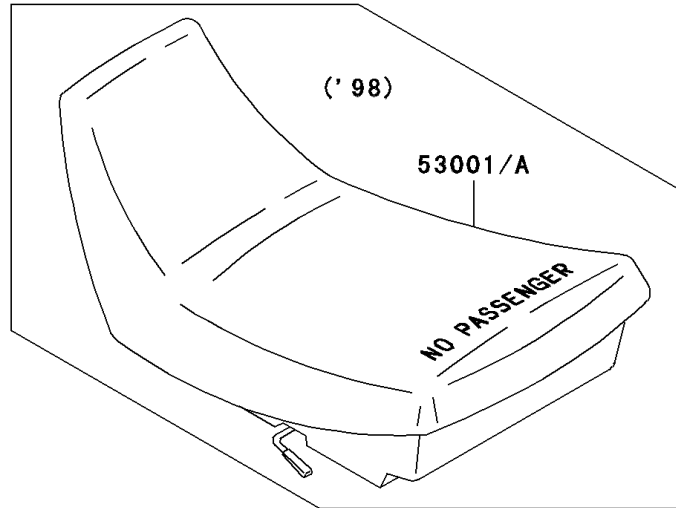

# 2001 Bayou 300 4X4 PARTS DIAGRAM

Seat

F2510

## 2001 Bayou 300 4X4 PARTS LIST

Seat

ITEM NAME	PART NUMBER	QUANTITY
SEAT-ASSY,S.GRAY (Ref # 53001C)	53001-1950-LG	1