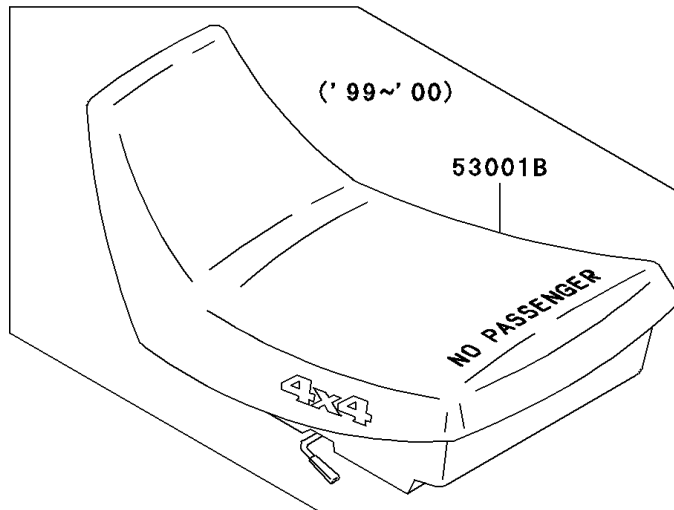

2001 Bayou 300 4X4 PARTS DIAGRAM

Seat

F2510

2001 Bayou 300 4X4 PARTS LIST

Seat

ITEM NAME	PART NUMBER	QUANTITY
SEAT-ASSY,S.GRAY (Ref # 53001C)	53001-1950-LG	1