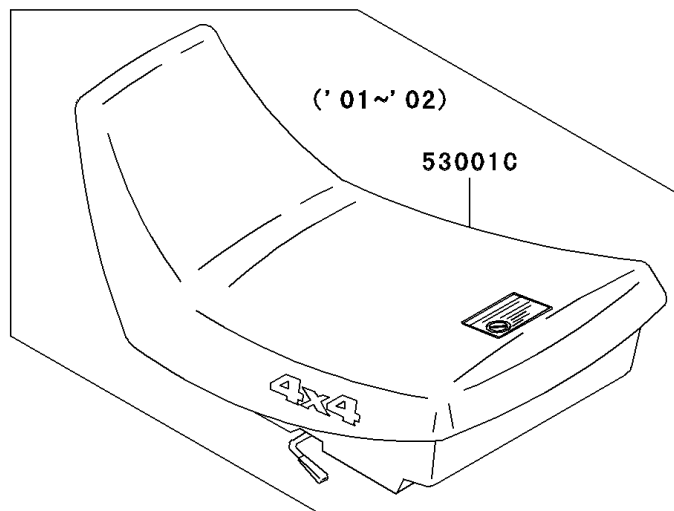

2001 Bayou 300 4X4 PARTS DIAGRAM

Seat

F2510

2001 Bayou 300 4X4 PARTS LIST

Seat

ITEM NAME	PART NUMBER	QUANTITY
SEAT-ASSY,S.GRAY (Ref # 53001C)	53001-1950-LG	1