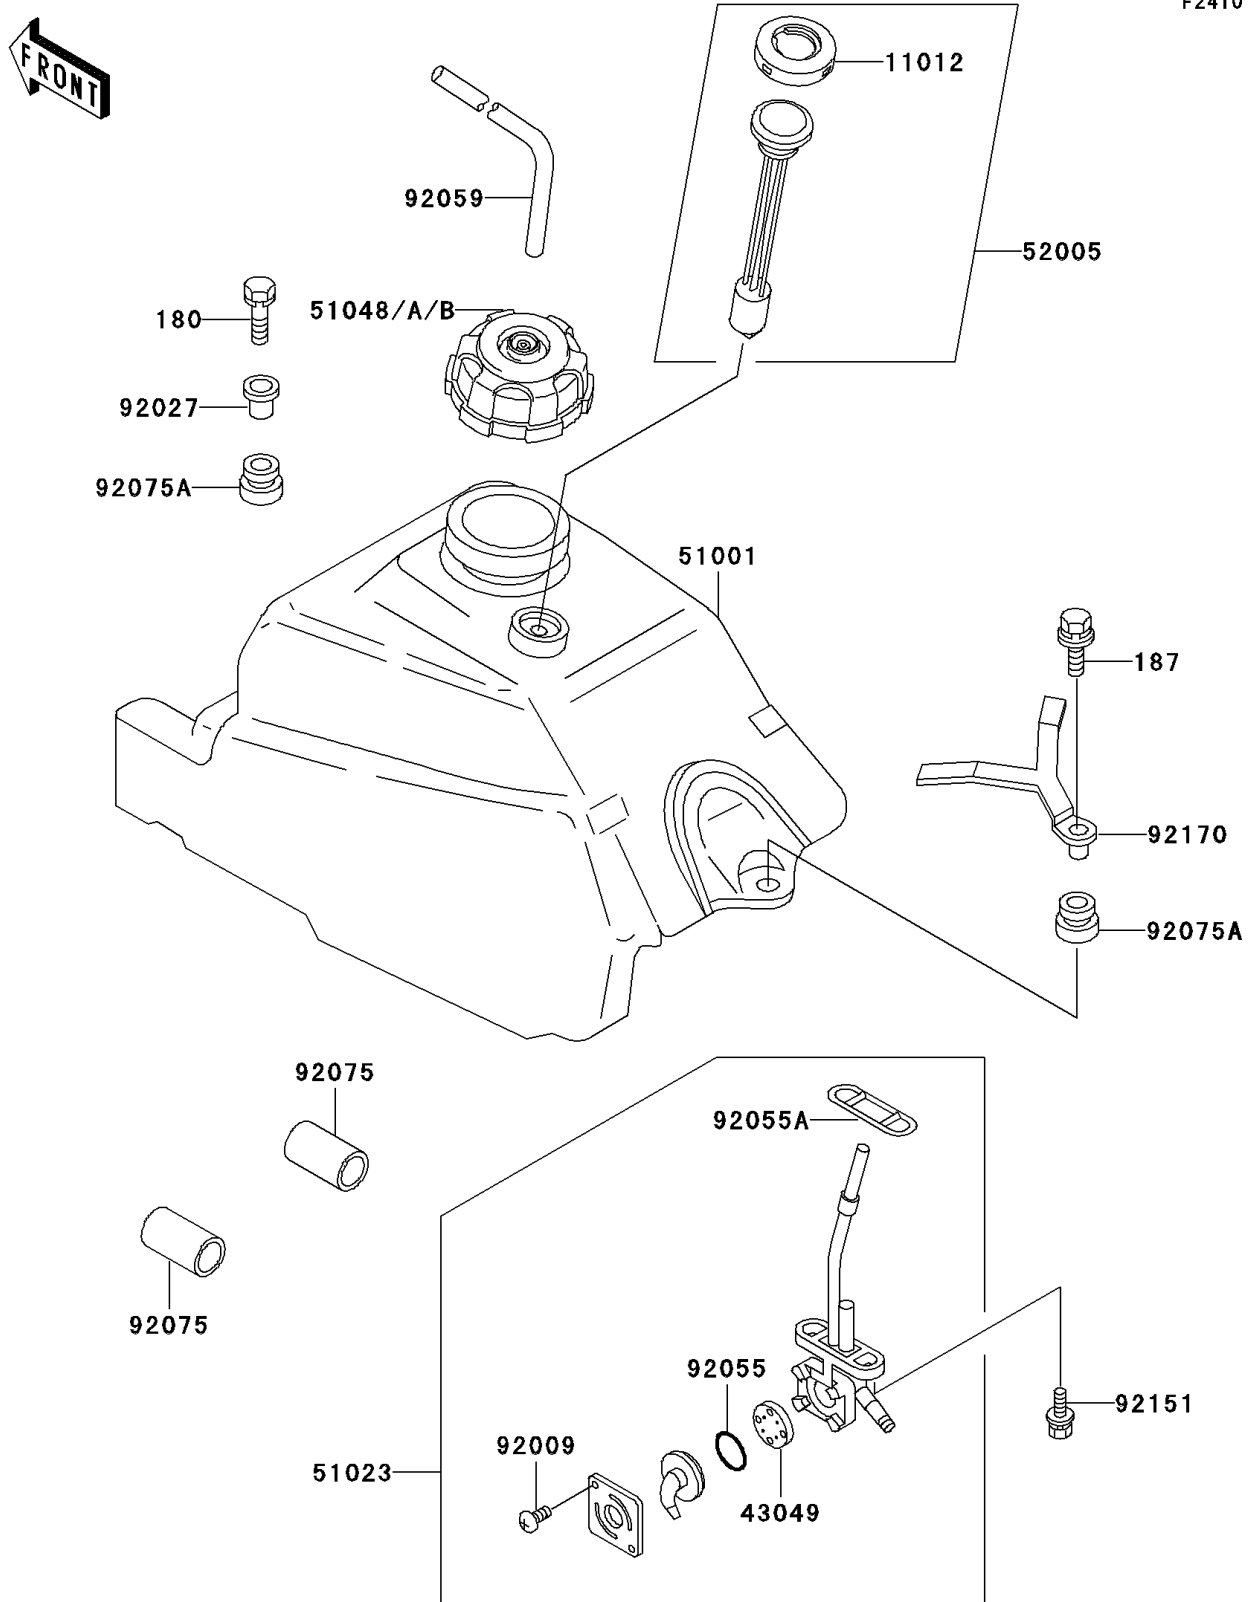

2002 Bayou 300 4X4 PARTS DIAGRAM

Fuel Tank

2002 Bayou 300 4X4 PARTS LIST

Fuel Tank

ITEM NAME	PART NUMBER	QUANTITY
BOLT-UPSET-WS,6X25 (Ref # 180)	180D0625	2
BOLT-UPSET-WSP (Ref # 187)	187D0630	1
CAP,FUEL GAUGE (Ref # 11012)	11012-1627	1
PACKING,FUEL TAP LEVER (Ref # 43049)	43049-1017	1
TANK-COMP-FUEL (Ref # 51001)	51001-1295	1
TAP-ASSY,FUEL (Ref # 51023)	51023-1159	1
CAP-ASSY-TANK,FUEL (Ref # 51048B)	51048-1133	1
GAUGE,FUEL (Ref # 52005)	52005-1121	1
SCREW,3X5 (Ref # 92009)	92009-1123	2
COLLAR,L=16.1 (Ref # 92027)	92027-1847	2
RING-O,FUEL TAP LEVER (Ref # 92055)	92055-1111	1
RING-O,FUEL TAP PACKING (Ref # 92055A)	92055-1348	1
TUBE,5X9.4X300 (Ref # 92059)	92059-1982	1
DAMPER,FUEL TANK,FR,UNDER (Ref # 92075)	92075-1369	2
DAMPER (Ref # 92075A)	92075-1787	3
BOLT,6X14 (Ref # 92151)	92151-1198	2
CLAMP,HOSE (Ref # 92170)	92170-1070	1