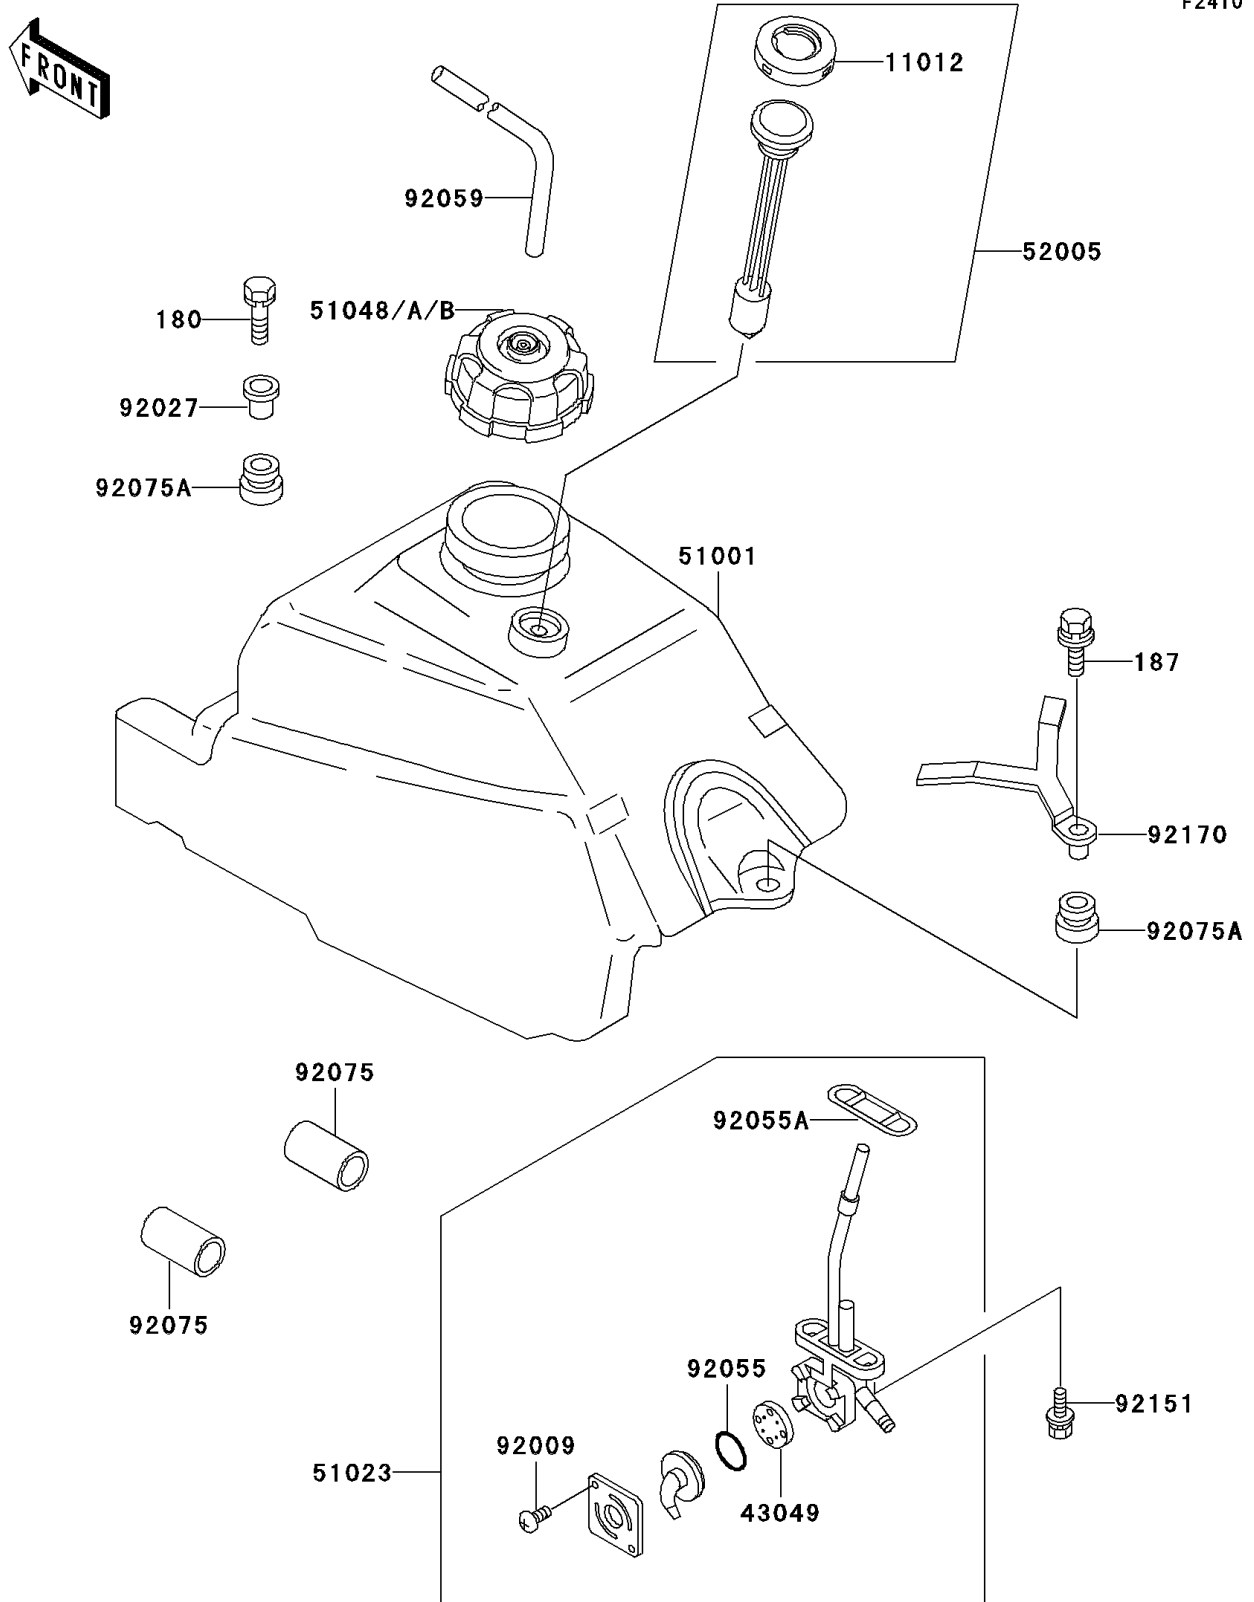

# 1999 Bayou 300 4X4 PARTS DIAGRAM

Fuel Tank

# 1999 Bayou 300 4X4 PARTS LIST

## Fuel Tank

ITEM NAME	PART NUMBER	QUANTITY
BOLT-UPSET-WS,6X25 (Ref # 180)	180D0625	2
BOLT-UPSET-WSP (Ref # 187)	187D0630	1
CAP,FUEL GAUGE (Ref # 11012)	11012-1627	1
PACKING,FUEL TAP LEVER (Ref # 43049)	43049-1017	1
TANK-COMP-FUEL (Ref # 51001)	51001-1295	1
TAP-ASSY,FUEL (Ref # 51023)	51023-1159	1
CAP-ASSY-TANK,FUEL (Ref # 51048)	51048-1090	1
GAUGE,FUEL (Ref # 52005)	52005-1121	1
SCREW,3X5 (Ref # 92009)	92009-1123	2
COLLAR,L=16.1 (Ref # 92027)	92027-1847	2
RING-O,FUEL TAP LEVER (Ref # 92055)	92055-1111	1
RING-O,FUEL TAP PACKING (Ref # 92055A)	92055-1348	1
TUBE,5X9.4X300 (Ref # 92059)	92059-1982	1
DAMPER,FUEL TANK,FR,UNDER (Ref # 92075)	92075-1369	2
DAMPER (Ref # 92075A)	92075-1787	3
BOLT,6X14 (Ref # 92151)	92151-1198	2
CLAMP,HOSE (Ref # 92170)	92170-1070	1