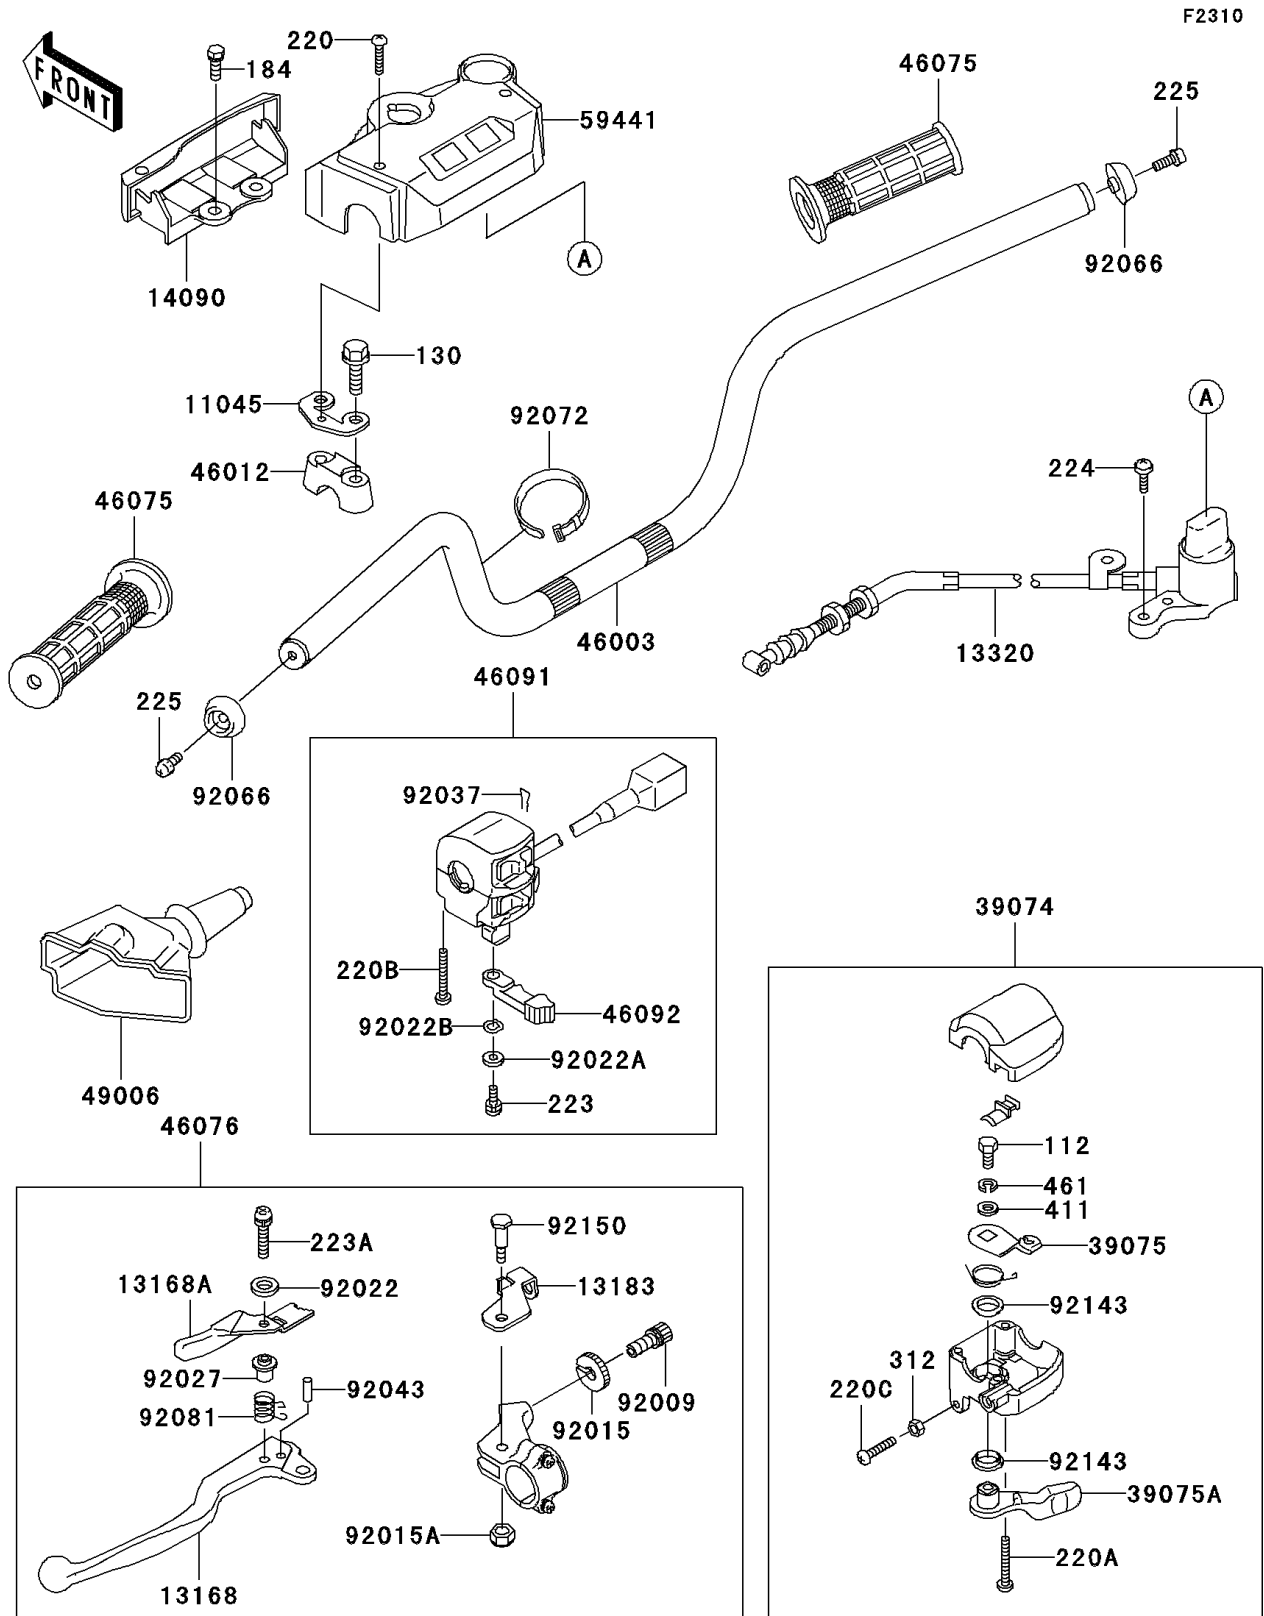

# 1999 Bayou 300 4X4 PARTS DIAGRAM

Handlebar(KLF300-C10/C11)

# 1999 Bayou 300 4X4 PARTS LIST

Handlebar(KLF300-C10/C11)

ITEM NAME	PART NUMBER	QUANTITY
BOLT-UPSET (Ref # 112)	112D0614	1
BOLT-FLANGED (Ref # 130)	130P0860	4
BOLT-UPSET-WP-SMALL (Ref # 184)	184J0814	2
BRACKET,HANDLE COVER (Ref # 11045)	11045-1925	2
LEVER,LH (Ref # 13168)	13168-1449	1
LEVER,LOCK (Ref # 13168A)	13168-1450	1
PLATE,LOCK (Ref # 13183)	13183-1609	1
LEVER-ASSY,REVERSE (Ref # 13320)	13320-1005	1
COVER,HANDLE (Ref # 14090)	14090-1767	1
LEVER-ASSY-THROTTLE (Ref # 39074)	39074-1055	1
LEVER-THROTTLE,ARM (Ref # 39075)	39075-1054	1
LEVER-THROTTLE (Ref # 39075A)	39075-1059	1
HANDLE (Ref # 46003)	46003-1365	1
HOLDER-HANDLE (Ref # 46012)	46012-1168	2
GRIP (Ref # 46075)	46075-1056	2
LEVER-ASSY-GRIP,LH (Ref # 46076)	46076-1178	1
HOUSING-ASSY-CONTROL,LH (Ref # 46091)	46091-1462	1
LEVER-GRIP,CHOKE (Ref # 46092)	46092-1149	1
BOOT,CLUTCH LEVER (Ref # 49006)	49006-1057	1
COVER-HANDLE (Ref # 59441)	59441-1077	1
SCREW,CABLE ADJUST,8MM (Ref # 92009)	92009-1435	1
NUT,CABLE ADJUST LOCK,8MM (Ref # 92015)	92015-1596	1
NUT (Ref # 92015A)	92015-1829	1
WASHER,4MM (Ref # 92022)	92022-1647	1
WASHER,5MM (Ref # 92022A)	92022-1837	1
WASHER,WAVE,5MM (Ref # 92022B)	92022-1838	1
COLLAR,RETURN SPRING (Ref # 92027)	92027-1336	1
CLAMP,CLIP (Ref # 92037)	92037-1836	1
PIN,SPRING,3X16 (Ref # 92043)	92043-1268	1