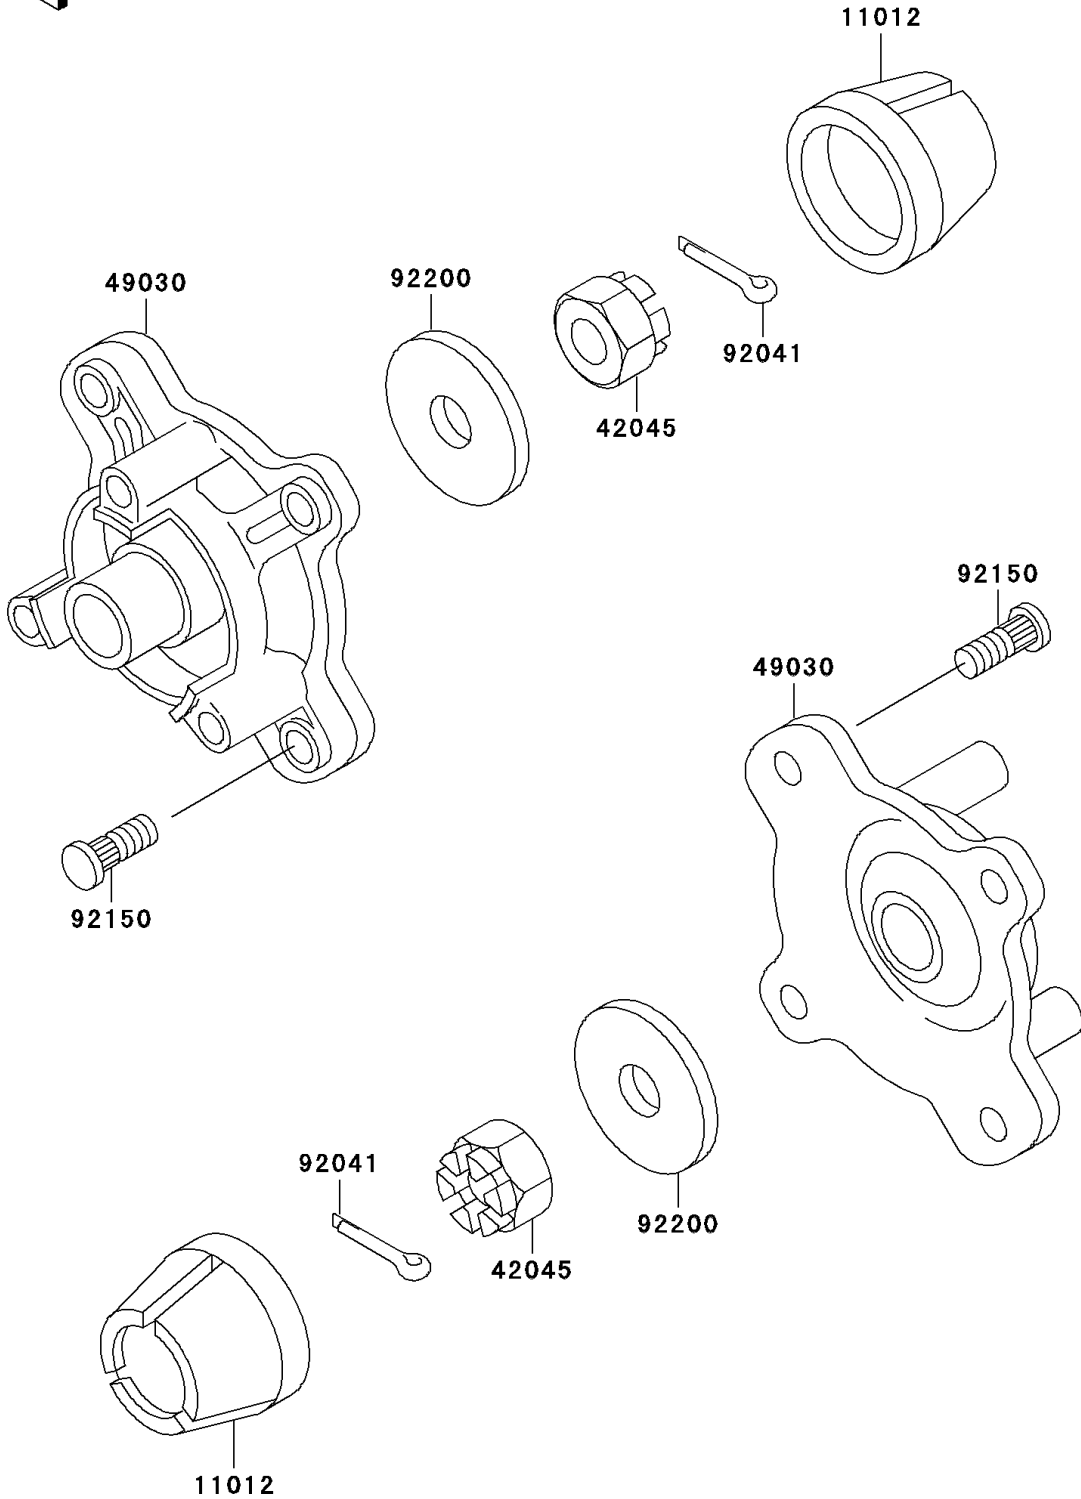

# 2002 Bayou 300 4X4 PARTS DIAGRAM

Front Hub

F2230

## 2002 Bayou 300 4X4 PARTS LIST

### Front Hub

ITEM NAME	PART NUMBER	QUANTITY
CAP,WHEEL (Ref # 11012)	11012-1969	2
NUT,CASTLE,18MM (Ref # 42045)	42045-018	2
HUB,FR (Ref # 49030)	49030-1116	2
COTTER,4.0X35 (Ref # 92041)	92041-1053	2
BOLT (Ref # 92150)	92150-1289	8
WASHER,18.5X52X4.5 (Ref # 92200)	92200-1474	2