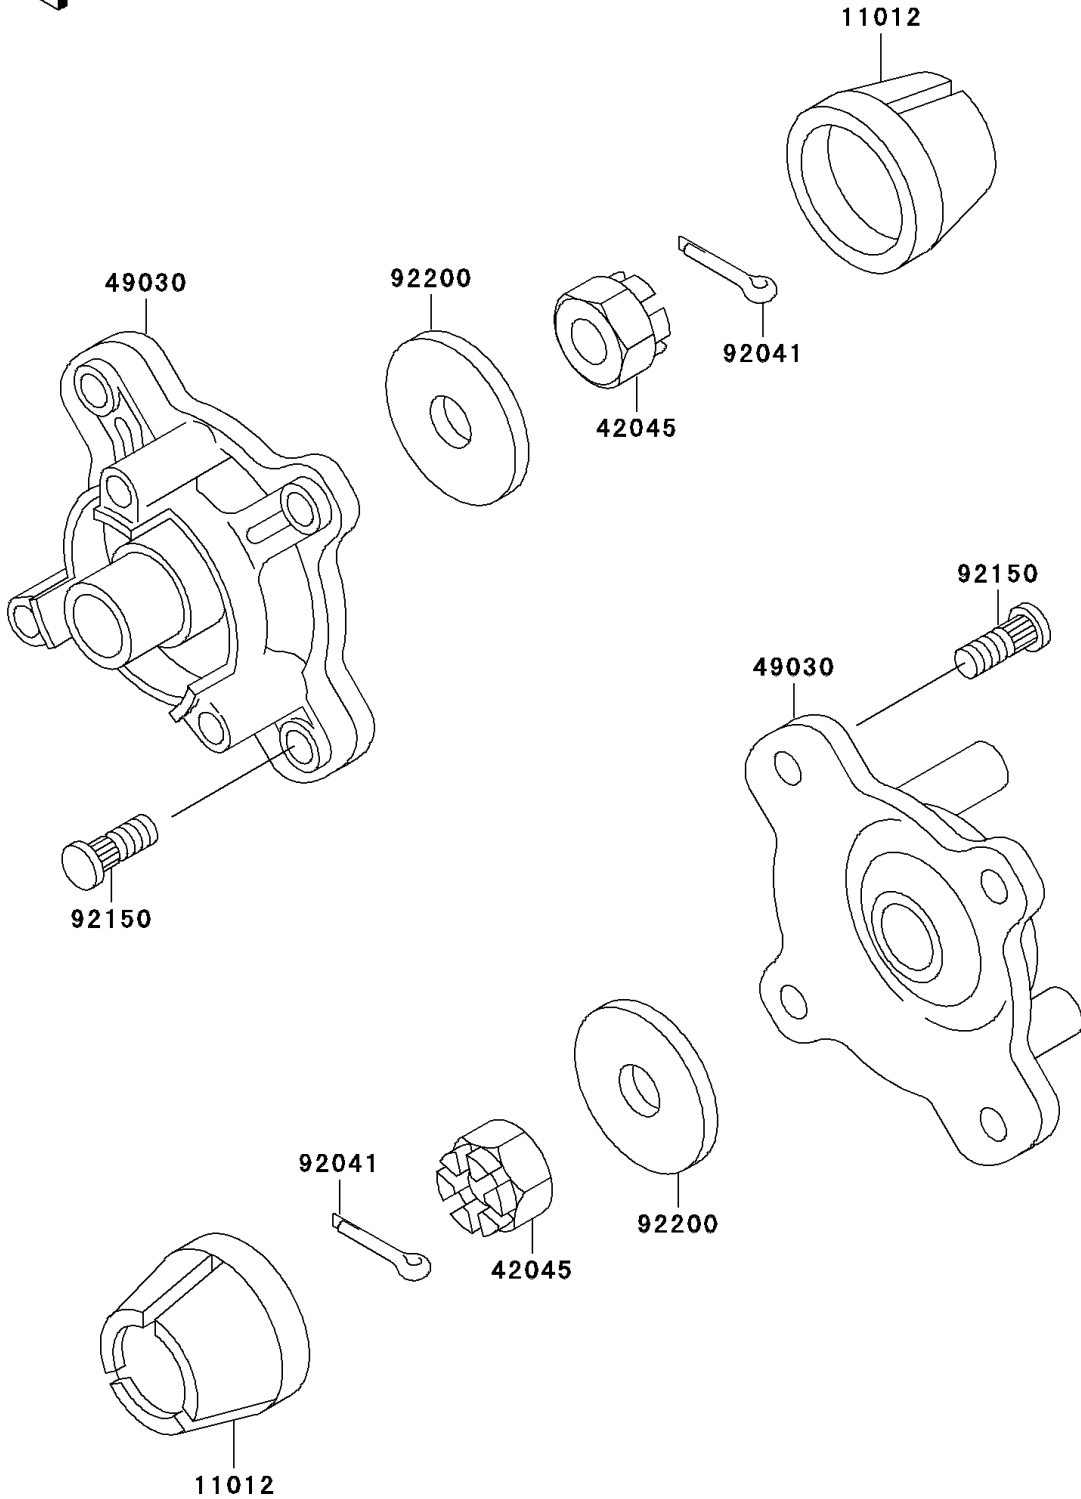

1999 Bayou 300 4X4 PARTS DIAGRAM

Front Hub

F2230

1999 Bayou 300 4X4 PARTS LIST

Front Hub

ITEM NAME	PART NUMBER	QUANTITY
CAP,WHEEL (Ref # 11012)	11012-1969	2
NUT,CASTLE,18MM (Ref # 42045)	42045-018	2
HUB,FR (Ref # 49030)	49030-1116	2
COTTER,4.0X35 (Ref # 92041)	92041-1053	2
BOLT (Ref # 92150)	92150-1289	8
WASHER,18.5X52X4.5 (Ref # 92200)	92200-1474	2