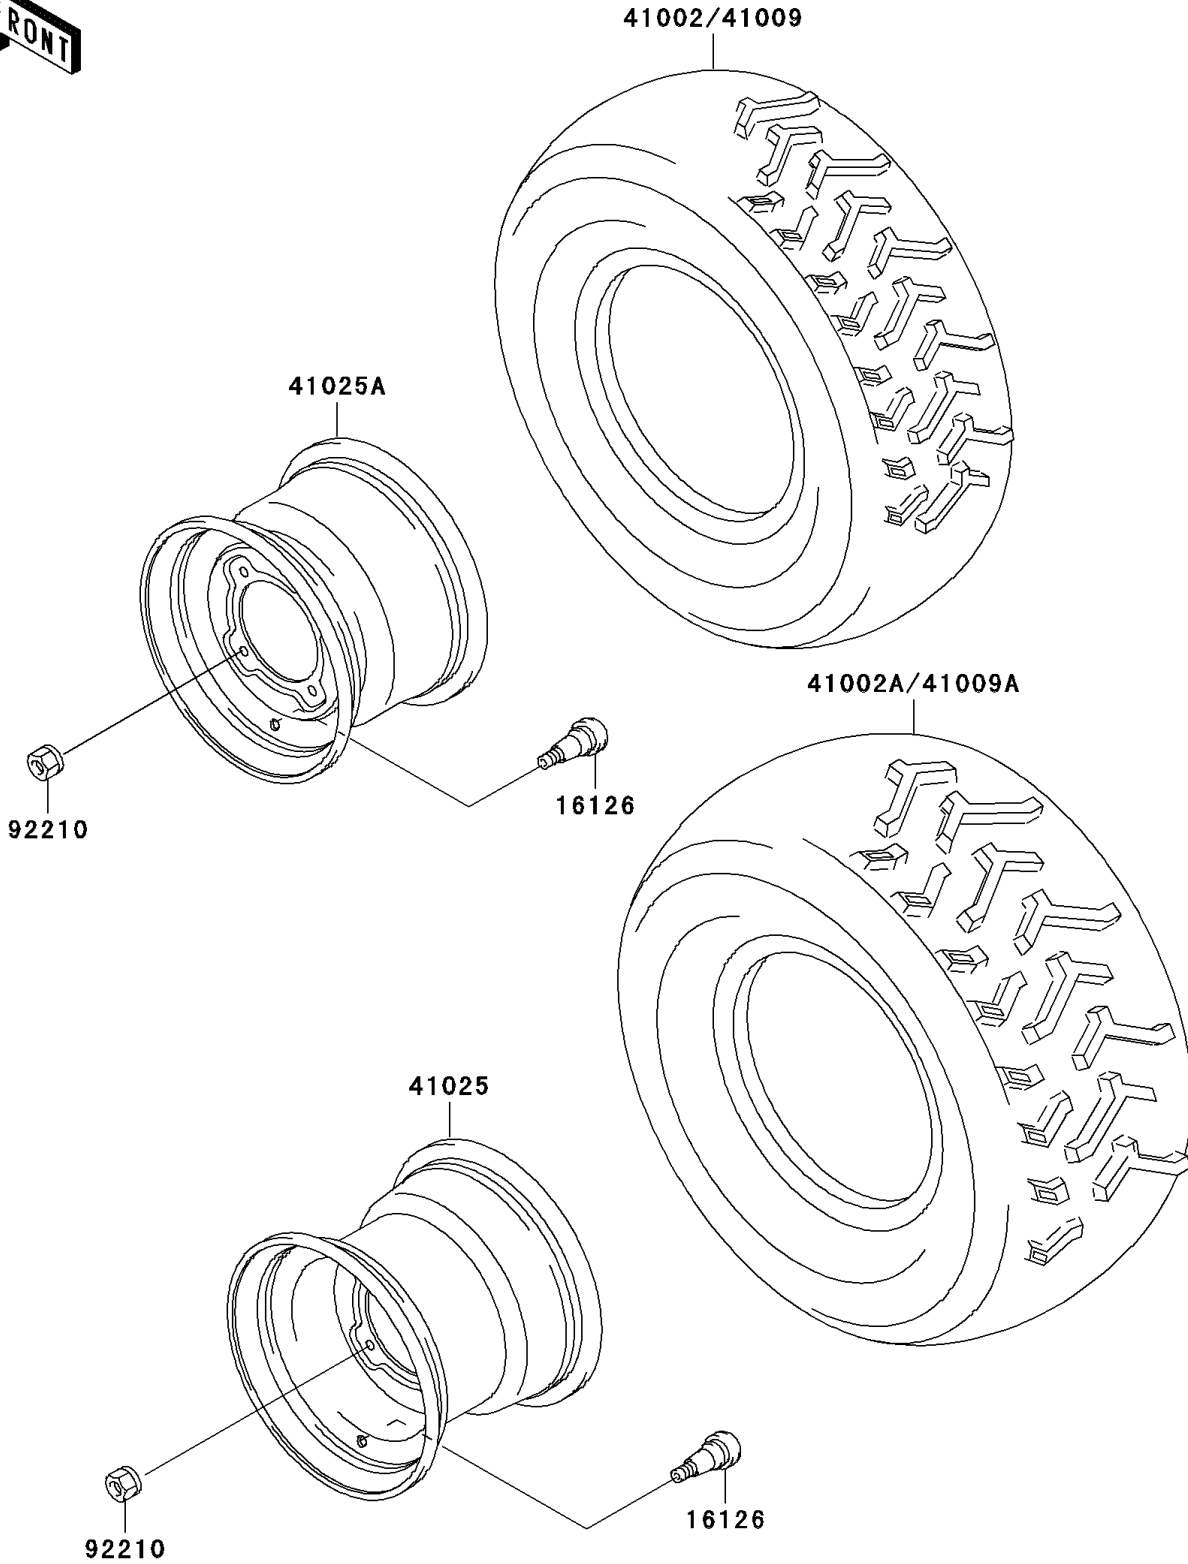

2001 Bayou 300 4X4 PARTS DIAGRAM

Wheels/Tires

F2210

2001 Bayou 300 4X4 PARTS LIST

Wheels/Tires

ITEM NAME	PART NUMBER	QUANTITY
VALVE (Ref # 16126)	16126-4001	4
TIRE,FR,AT24X8-11,KT962(D) (Ref # 41002)	41002-1678	2
TIRE,RR,AT24X10-11,KT962A(D) (Ref # 41002A)	41002-1890	2
TIRE,FR,AT24X8-11(GOOD YEAR) (Ref # 41009)	41009-1163	2
TIRE,RR,AT24X10-11(GOOD YEAR) (Ref # 41009A)	41009-1164	2
RIM,RR,11X8.0,SILVER NO.40 (Ref # 41025)	41025-1334-5A	2
RIM,FR,11X6.5,SILVER NO.40 (Ref # 41025A)	41025-1342-5A	2
NUT,LOCK,10MM (Ref # 92210)	92210-1204	16