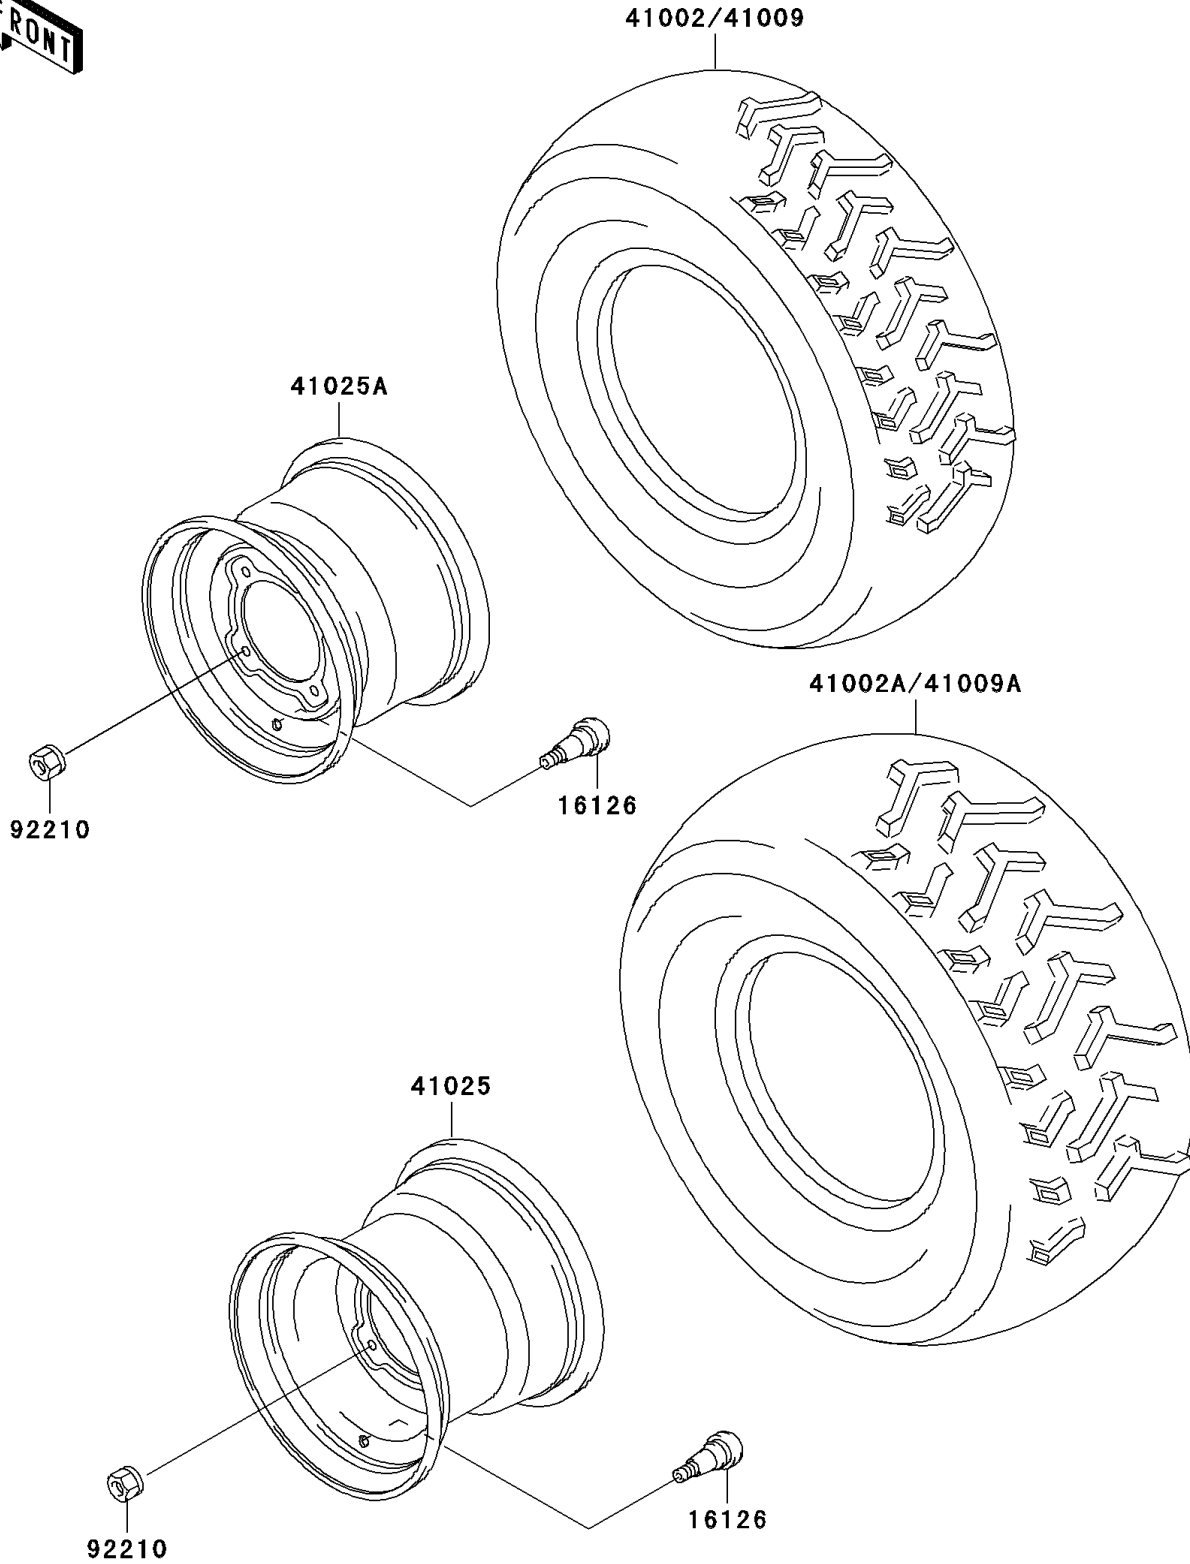

1999 Bayou 300 4X4 PARTS DIAGRAM

Wheels/Tires

F2210

1999 Bayou 300 4X4 PARTS LIST

Wheels/Tires

ITEM NAME	PART NUMBER	QUANTITY
VALVE (Ref # 16126)	16126-4001	4
TIRE,FR,AT24X8-11,KT962(D) (Ref # 41002)	41002-1678	2
TIRE,RR,AT24X10-11,KT962A(D) (Ref # 41002A)	41002-1890	2
TIRE,FR,AT24X8-11(GOOD YEAR) (Ref # 41009)	41009-1163	2
TIRE,RR,AT24X10-11(GOOD YEAR) (Ref # 41009A)	41009-1164	2
RIM,RR,11X8.0,SILVER NO.40 (Ref # 41025)	41025-1334-5A	2
RIM,FR,11X6.5,SILVER NO.40 (Ref # 41025A)	41025-1342-5A	2
NUT,LOCK,10MM (Ref # 92210)	92210-1204	16