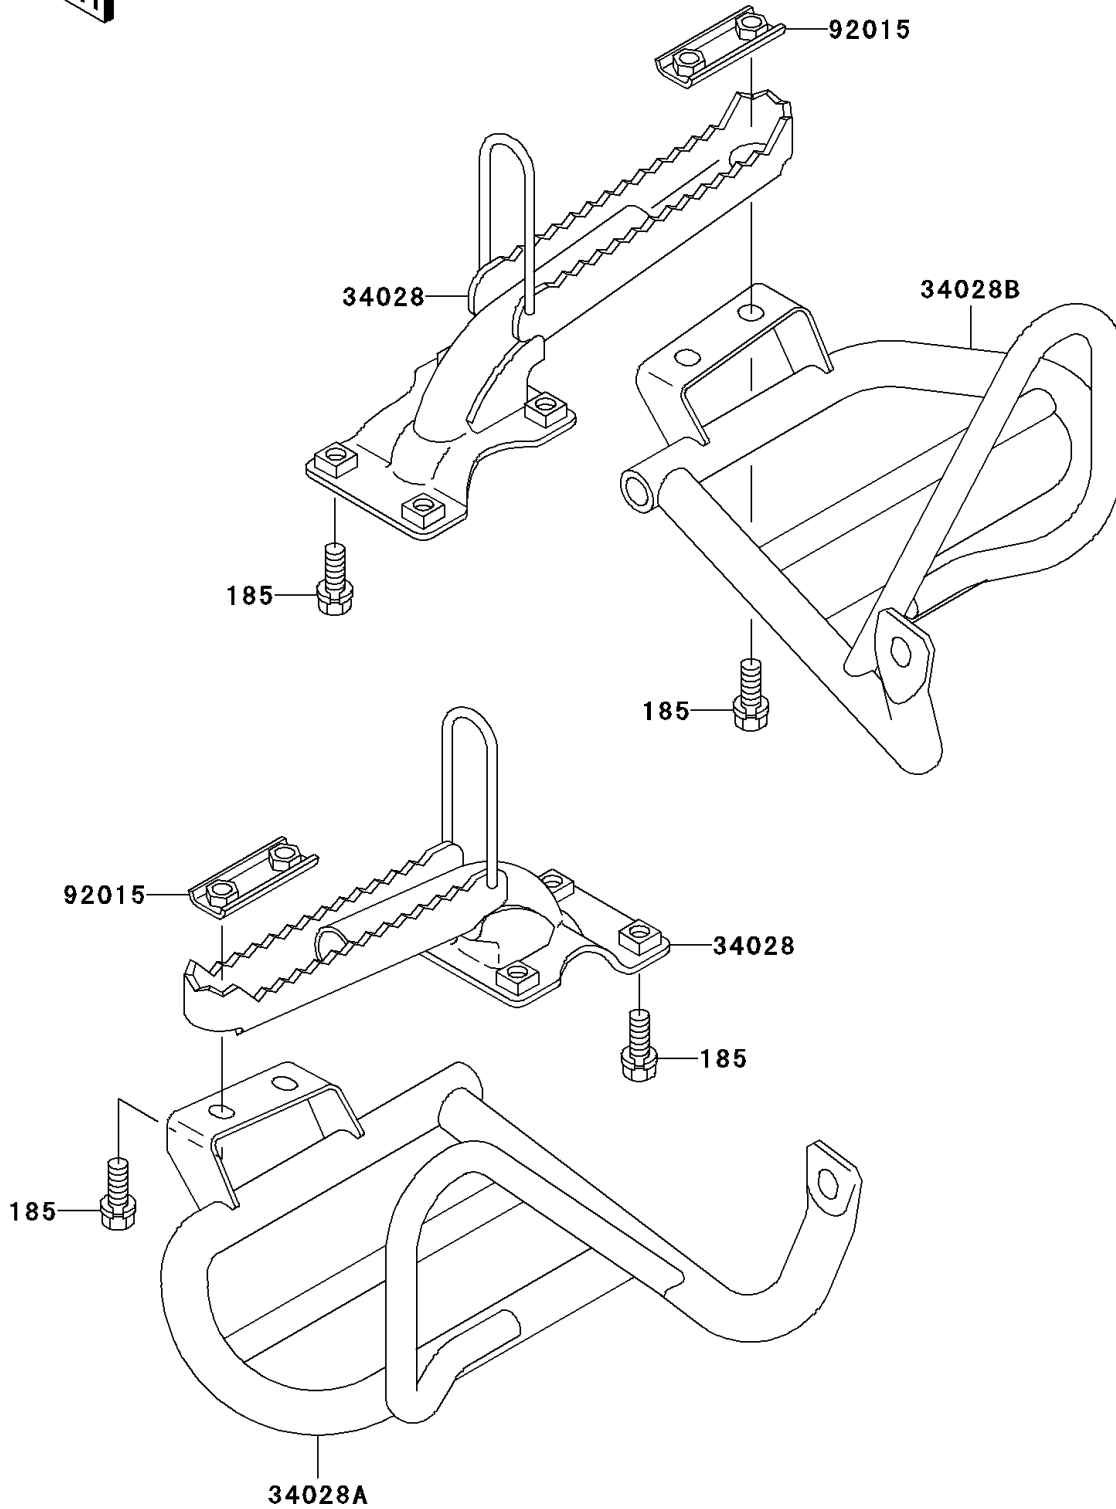

2002 Bayou 300 4X4 PARTS DIAGRAM

Footrests

F2160

2002 Bayou 300 4X4 PARTS LIST

Footrests

| ITEM NAME | PART NUMBER | QUANTITY |
|---------------------------------------|-------------|----------|
| BOLT-UPSET-WSP-SMALL,8X20 (Ref # 185) | 185J0820 | 12 |
| STEP (Ref # 34028) | 34028-1271 | 2 |
| STEP,FOOT BOARD,LH (Ref # 34028A) | 34028-1399 | 1 |
| STEP,FOOT BOARD,RH (Ref # 34028B) | 34028-1400 | 1 |
| NUT (Ref # 92015) | 92015-1732 | 2 |