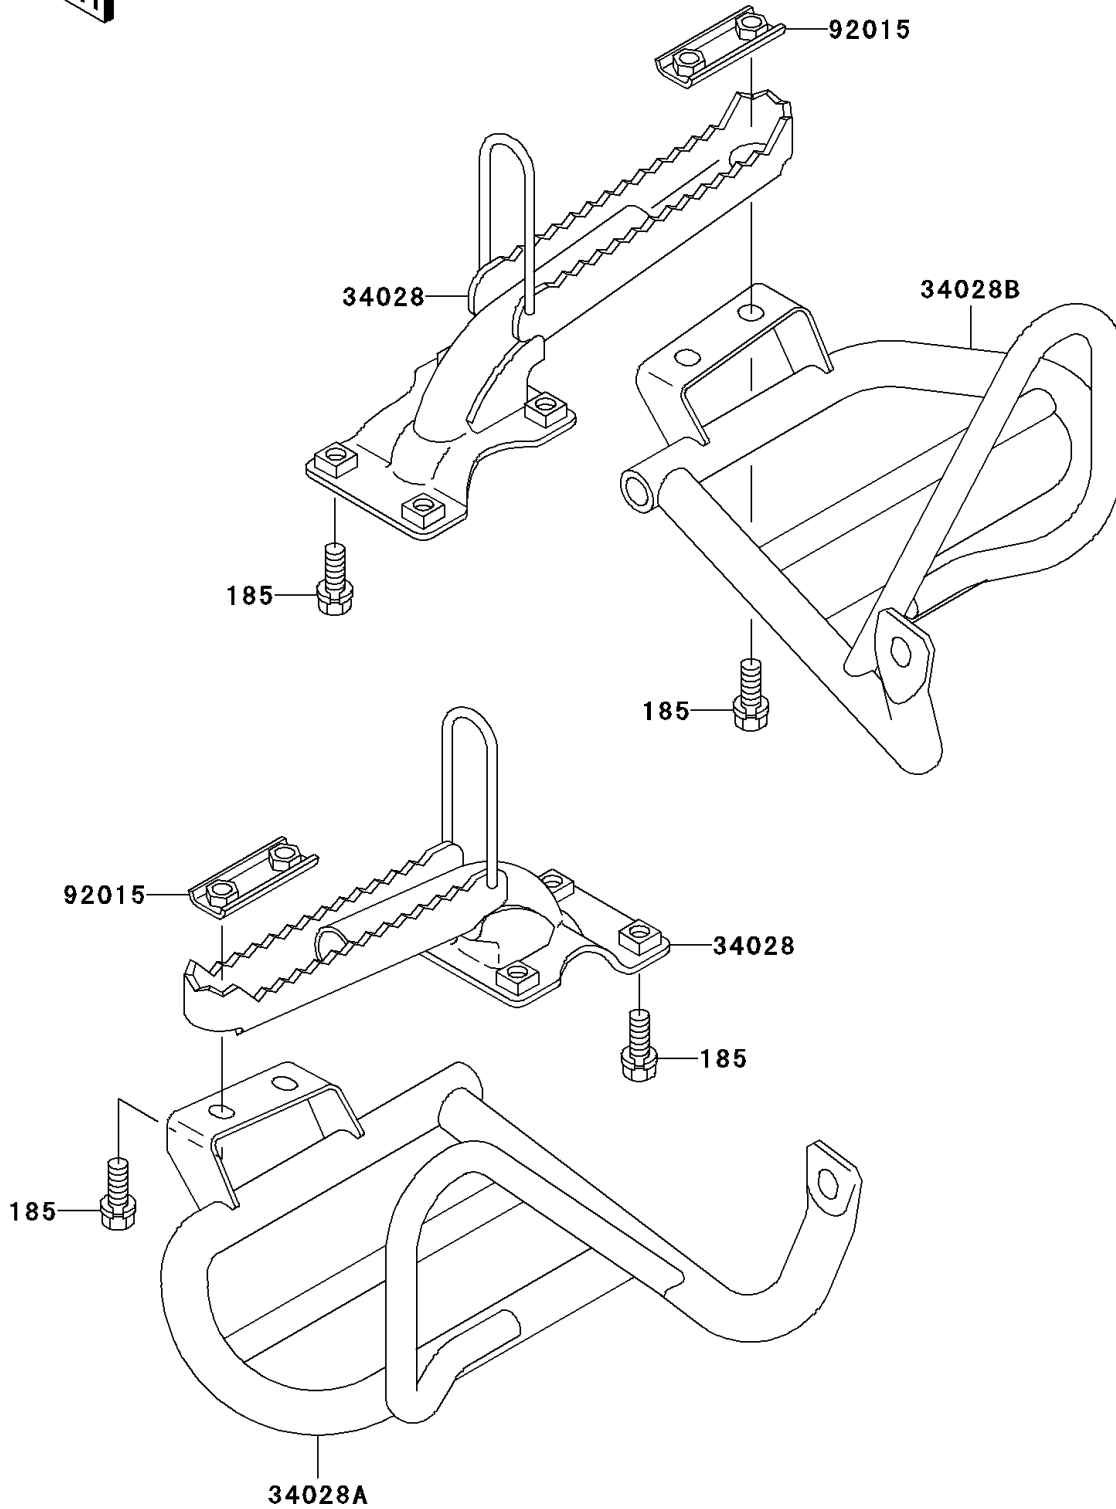

1999 Bayou 300 4X4 PARTS DIAGRAM

Footrests

F2160

1999 Bayou 300 4X4 PARTS LIST

Footrests

ITEM NAME	PART NUMBER	QUANTITY
BOLT-UPSET-WSP-SMALL,8X20 (Ref # 185)	185J0820	12
STEP (Ref # 34028)	34028-1271	2
STEP,FOOT BOARD,LH (Ref # 34028A)	34028-1399	1
STEP,FOOT BOARD,RH (Ref # 34028B)	34028-1400	1
NUT (Ref # 92015)	92015-1732	2