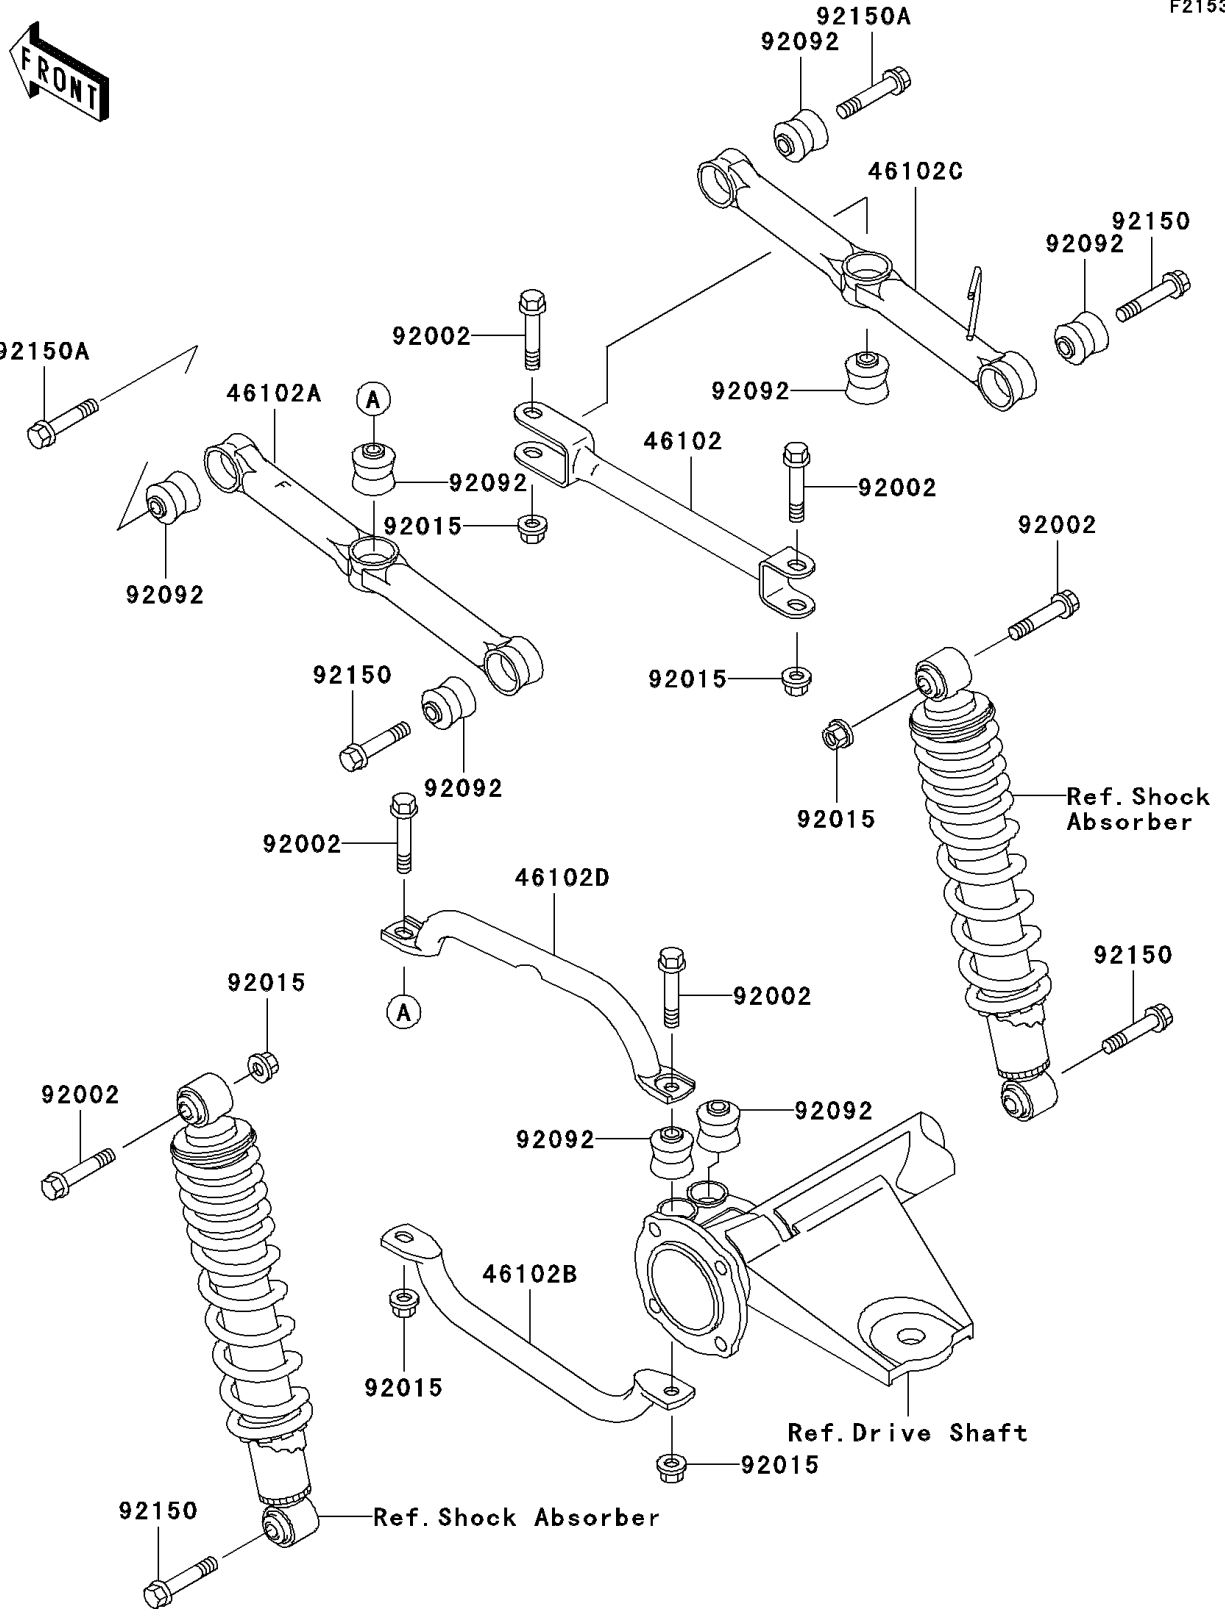

# 2002 Bayou 300 4X4 PARTS DIAGRAM

Rear Suspension

F2153

## 2002 Bayou 300 4X4 PARTS LIST

### Rear Suspension

ITEM NAME	PART NUMBER	QUANTITY
ROD,SUSPENSION,RIGHT CROSS (Ref # 46102)	46102-1213	1
ROD,SUSPENSION,RR,LH,OUTSIDE (Ref # 46102A)	46102-1241	1
ROD,SUSPENSION,RR,LH,INSIDE (Ref # 46102B)	46102-1242	1
ROD,SUSPENSION,RR,RH,OUTSIDE (Ref # 46102C)	46102-1243	1
ROD,SUSPENSION,LEFT CROSS (Ref # 46102D)	46102-1330	1
BOLT,FLANGED,10X53.5 (Ref # 92002)	92002-1529	6
NUT,LOCK,10MM (Ref # 92015)	92015-1597	6
BUSHING-RUBBER (Ref # 92092)	92092-1064	8
BOLT,FLANGED,10X49 (Ref # 92150)	92150-1048	4
BOLT,FLANGED,10X52 (Ref # 92150A)	92150-1070	2