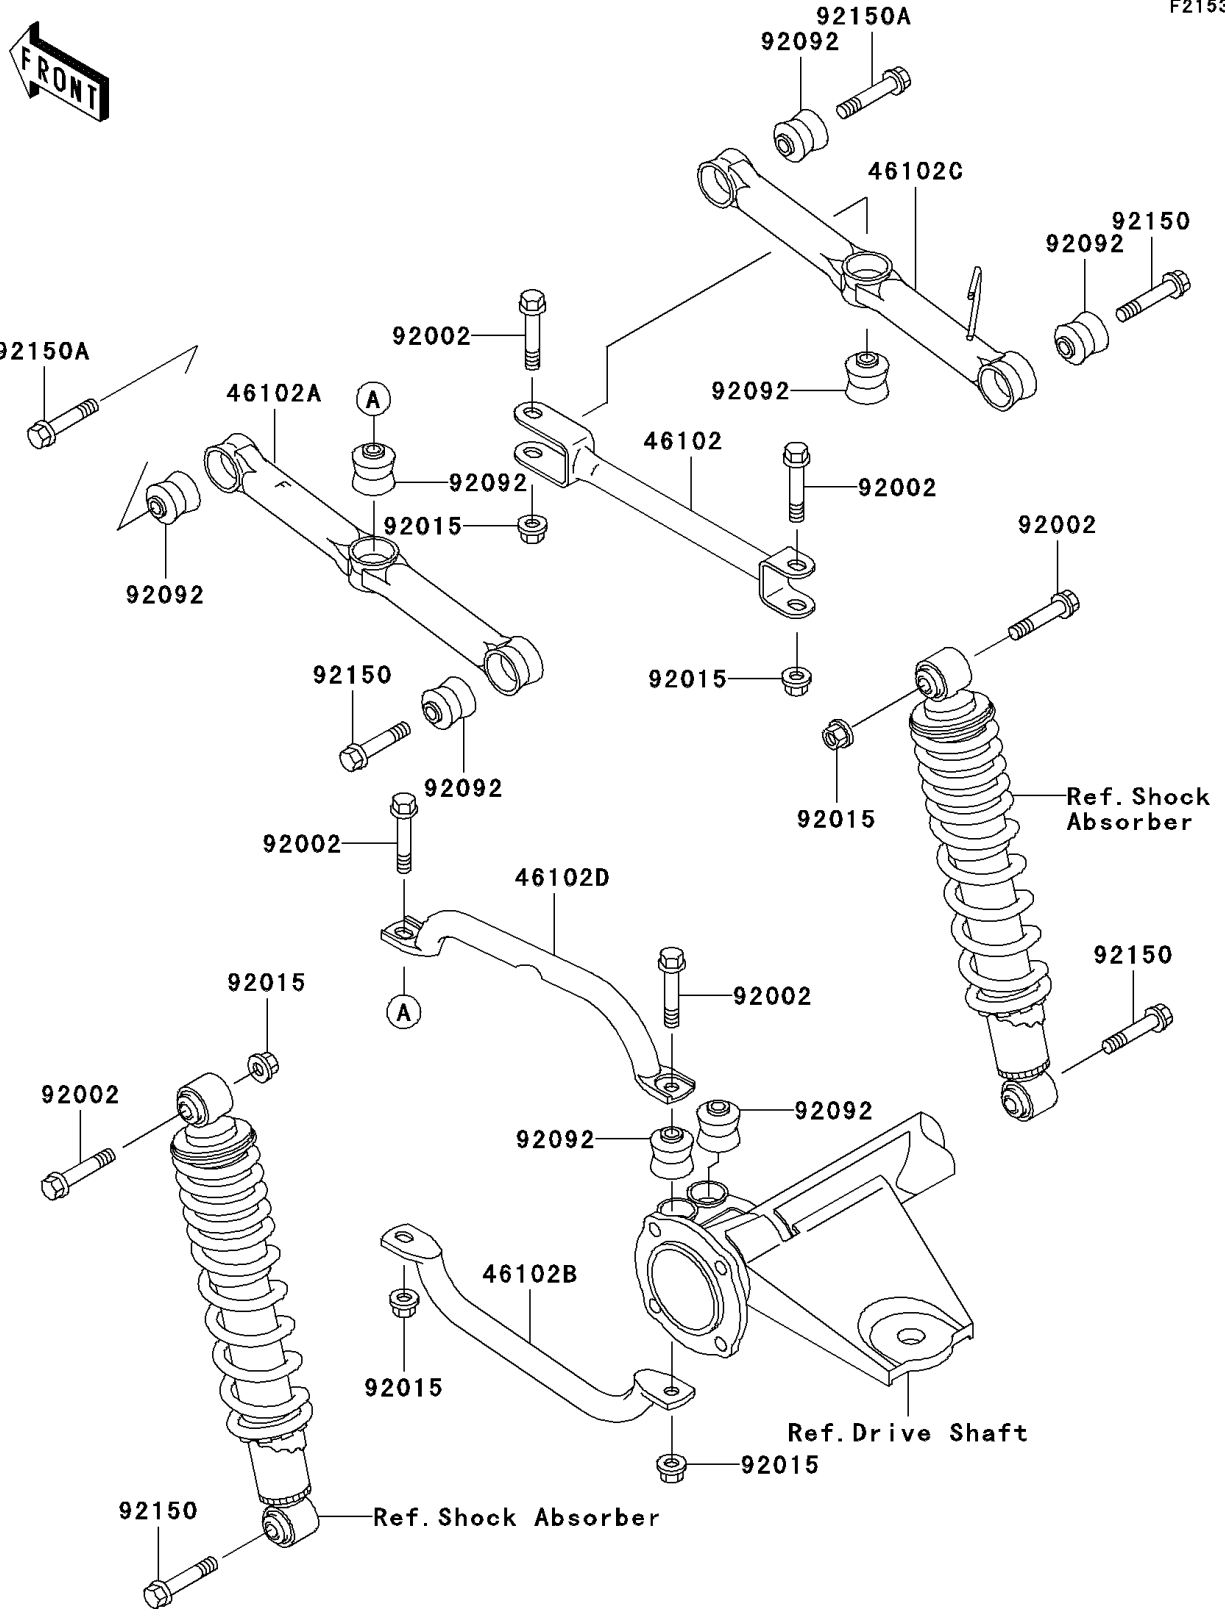

2001 Bayou 300 4X4 PARTS DIAGRAM

Rear Suspension

F2153

2001 Bayou 300 4X4 PARTS LIST

Rear Suspension

ITEM NAME	PART NUMBER	QUANTITY
ROD,SUSPENSION,RIGHT CROSS (Ref # 46102)	46102-1213	1
ROD,SUSPENSION,RR,LH,OUTSIDE (Ref # 46102A)	46102-1241	1
ROD,SUSPENSION,RR,LH,INSIDE (Ref # 46102B)	46102-1242	1
ROD,SUSPENSION,RR,RH,OUTSIDE (Ref # 46102C)	46102-1243	1
ROD,SUSPENSION,LEFT CROSS (Ref # 46102D)	46102-1330	1
BOLT,FLANGED,10X53.5 (Ref # 92002)	92002-1529	6
NUT,LOCK,10MM (Ref # 92015)	92015-1597	6
BUSHING-RUBBER (Ref # 92092)	92092-1064	8
BOLT,FLANGED,10X49 (Ref # 92150)	92150-1048	4
BOLT,FLANGED,10X52 (Ref # 92150A)	92150-1070	2