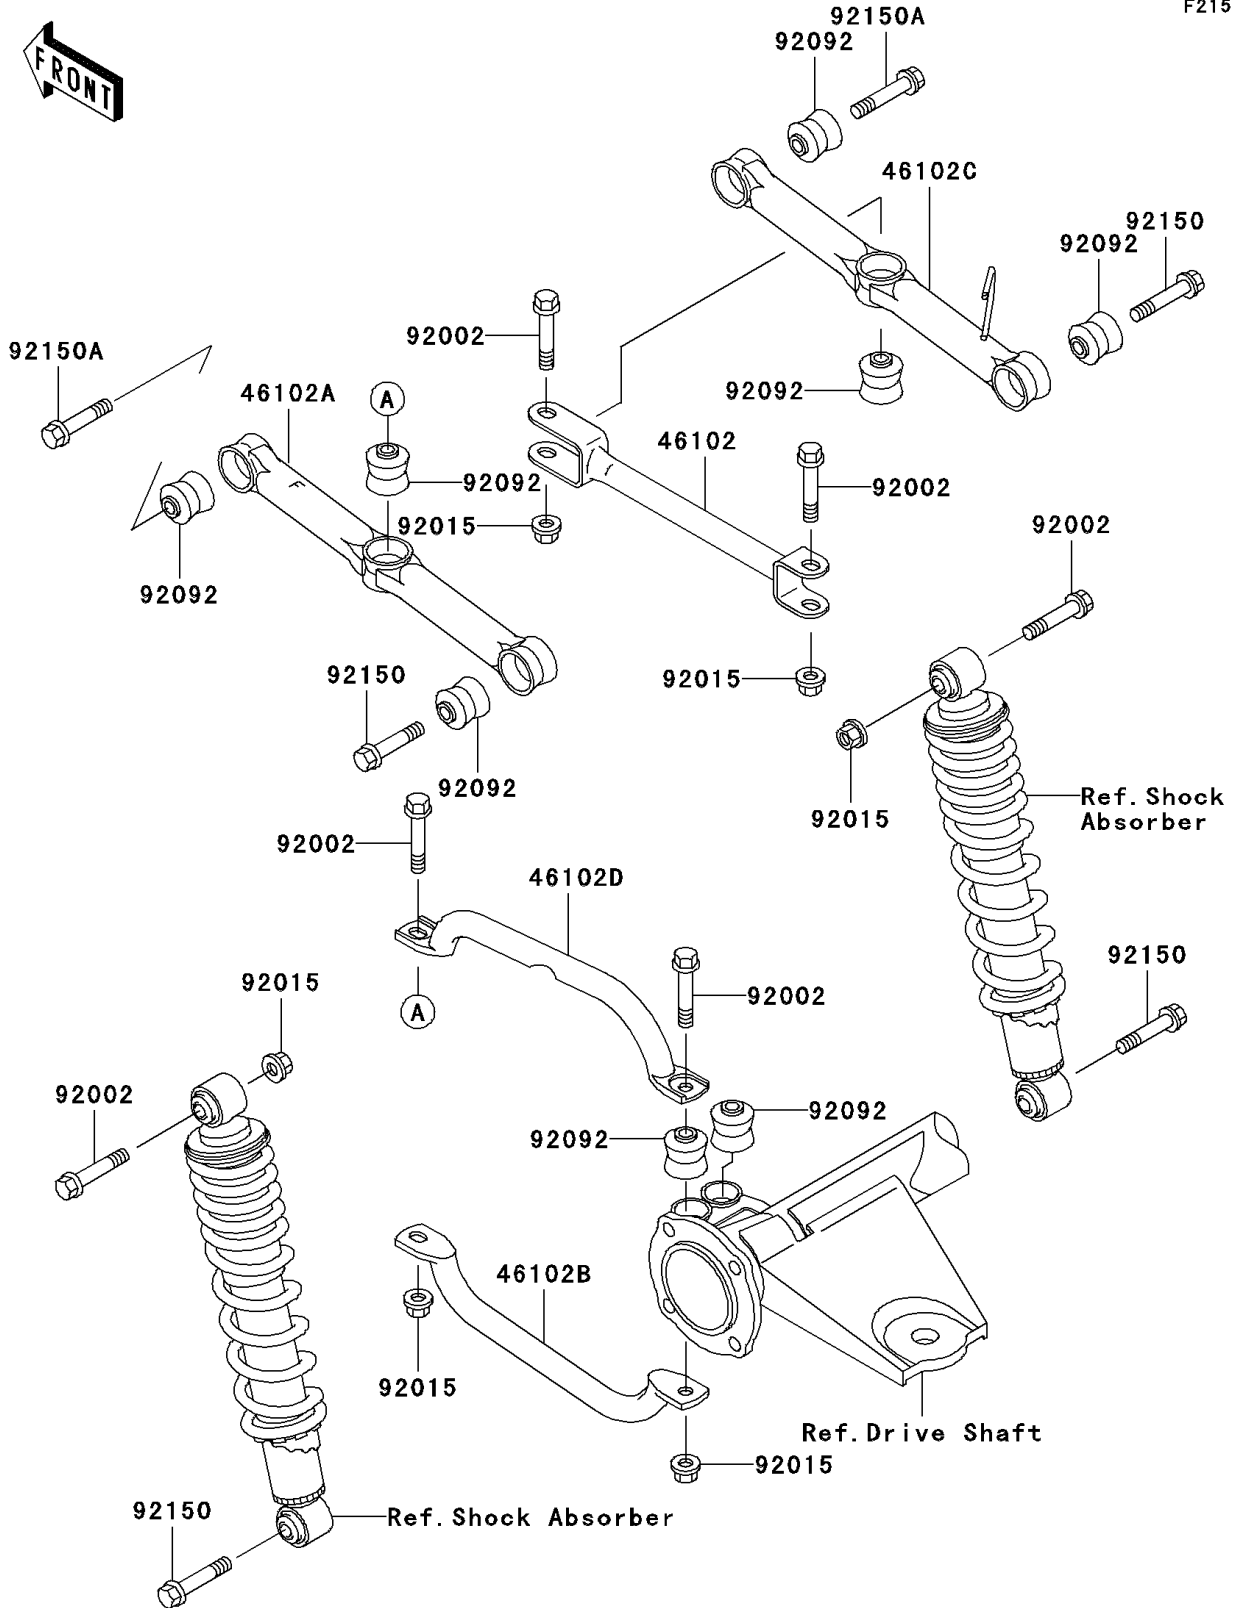

2001 Bayou 300 4X4 PARTS DIAGRAM

Rear Suspension

F2153

2001 Bayou 300 4X4 PARTS LIST

Rear Suspension

ITEM NAME	PART NUMBER	QUANTITY
ROD,SUSPENSION,RIGHT CROSS (Ref # 46102)	46102-1213	1
ROD,SUSPENSION,RR,LH,OUTSIDE (Ref # 46102A)	46102-1241	1
ROD,SUSPENSION,RR,LH,INSIDE (Ref # 46102B)	46102-1242	1
ROD,SUSPENSION,RR,RH,OUTSIDE (Ref # 46102C)	46102-1243	1
ROD,SUSPENSION,LEFT CROSS (Ref # 46102D)	46102-1330	1
BOLT,FLANGED,10X53.5 (Ref # 92002)	92002-1529	6
NUT,LOCK,10MM (Ref # 92015)	92015-1597	6
BUSHING-RUBBER (Ref # 92092)	92092-1064	8
BOLT,FLANGED,10X49 (Ref # 92150)	92150-1048	4
BOLT,FLANGED,10X52 (Ref # 92150A)	92150-1070	2