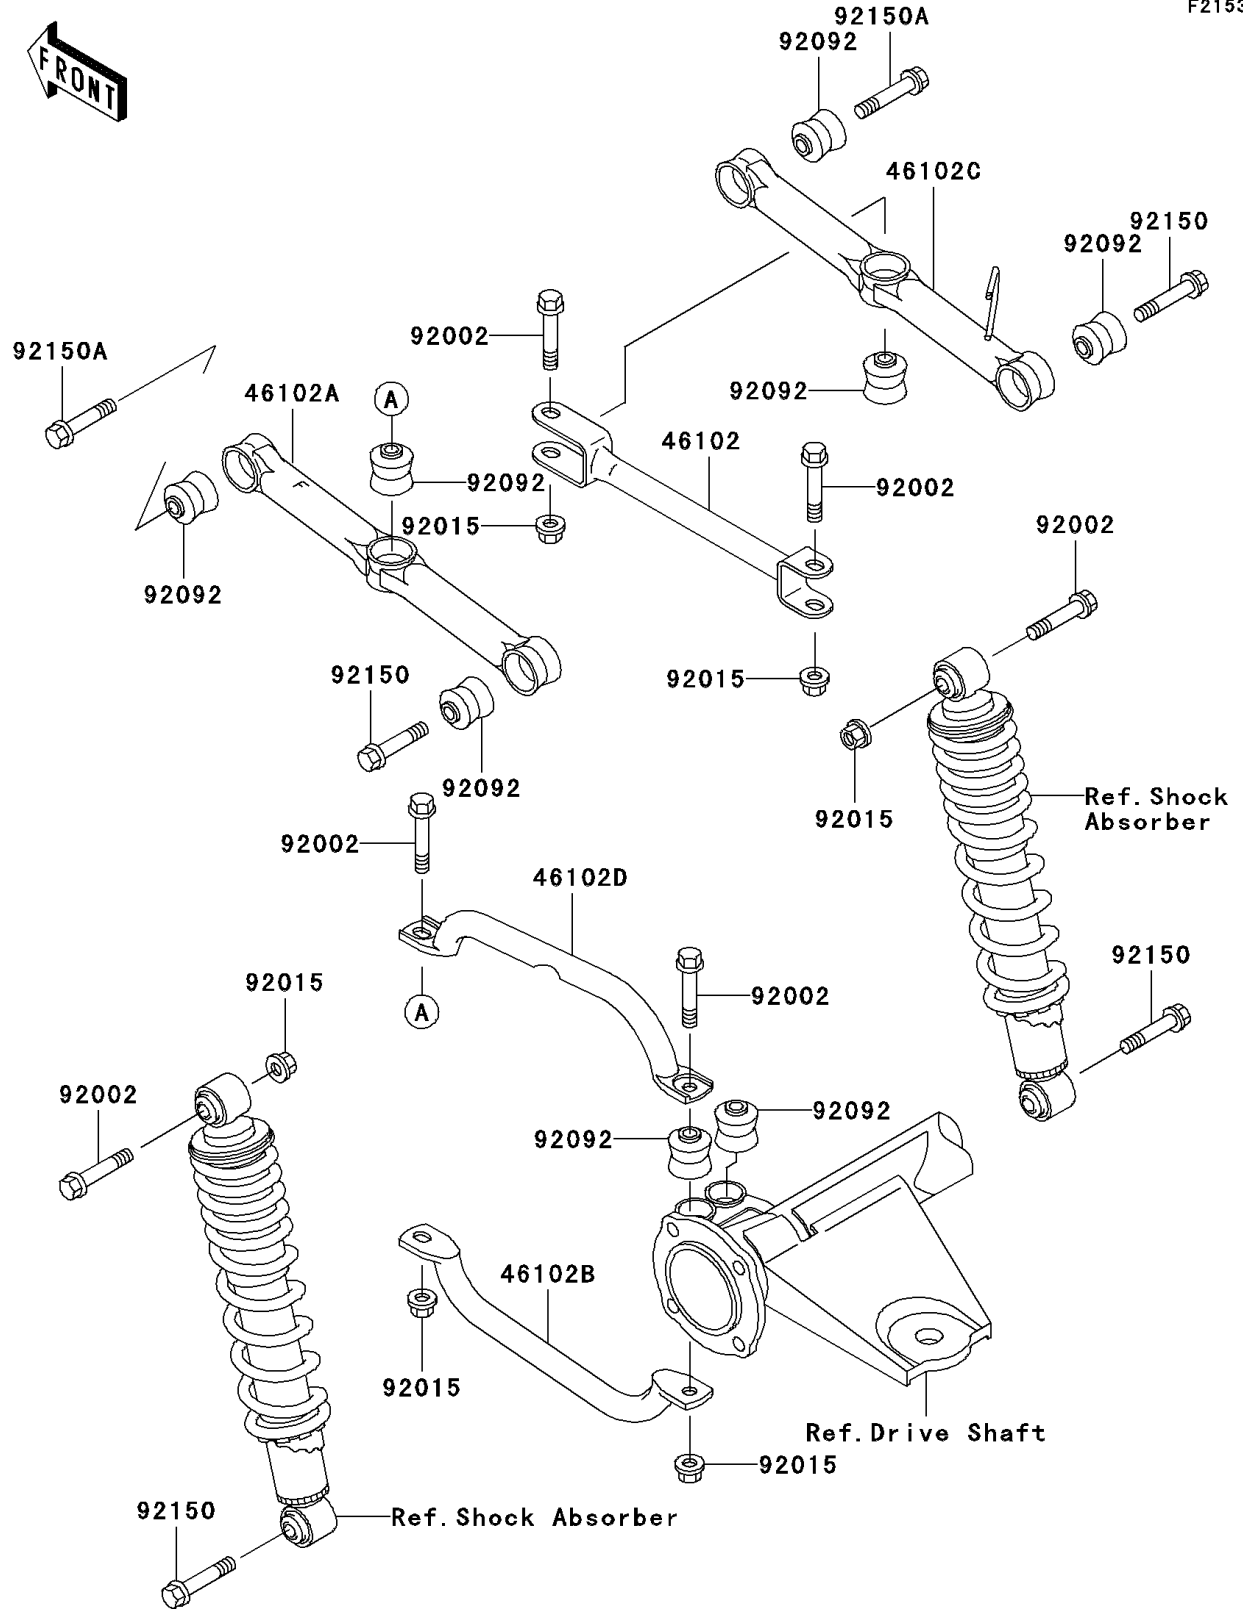

1999 Bayou 300 4X4 PARTS DIAGRAM

Rear Suspension

F2153

1999 Bayou 300 4X4 PARTS LIST

Rear Suspension

| ITEM NAME | PART NUMBER | QUANTITY |
|---|-------------|----------|
| ROD,SUSPENSION,RIGHT CROSS (Ref # 46102) | 46102-1213 | 1 |
| ROD,SUSPENSION,RR,LH,OUTSIDE (Ref # 46102A) | 46102-1241 | 1 |
| ROD,SUSPENSION,RR,LH,INSIDE (Ref # 46102B) | 46102-1242 | 1 |
| ROD,SUSPENSION,RR,RH,OUTSIDE (Ref # 46102C) | 46102-1243 | 1 |
| ROD,SUSPENSION,LEFT CROSS (Ref # 46102D) | 46102-1330 | 1 |
| BOLT,FLANGED,10X53.5 (Ref # 92002) | 92002-1529 | 6 |
| NUT,LOCK,10MM (Ref # 92015) | 92015-1597 | 6 |
| BUSHING-RUBBER (Ref # 92092) | 92092-1064 | 8 |
| BOLT,FLANGED,10X49 (Ref # 92150) | 92150-1048 | 4 |
| BOLT,FLANGED,10X52 (Ref # 92150A) | 92150-1070 | 2 |