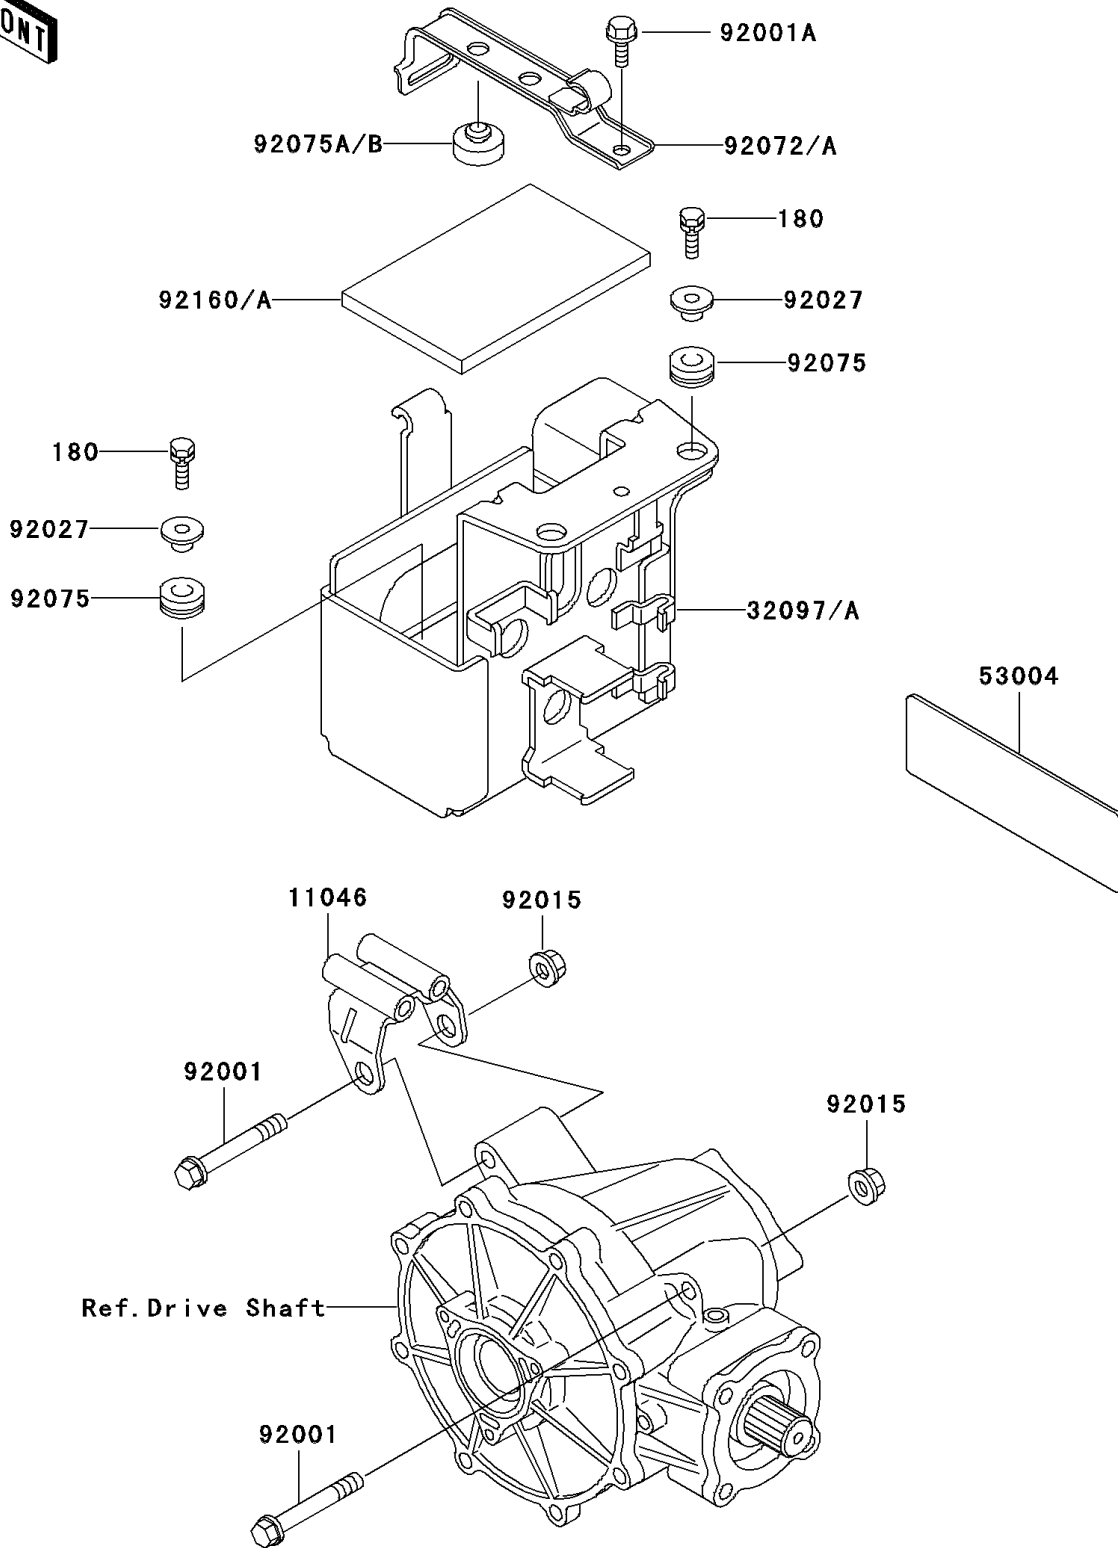

2002 Bayou 300 4X4 PARTS DIAGRAM

Battery Case

F2132

2002 Bayou 300 4X4 PARTS LIST

Battery Case

ITEM NAME	PART NUMBER	QUANTITY
BOLT-UPSET-WS (Ref # 180)	180D0620	4
BRACKET,DIFF FITTING (Ref # 11046)	11046-1221	1
MAT (Ref # 53004)	53004-1070	1
BOLT,FLANGED,10X70 (Ref # 92001)	92001-1618	3
BOLT,W/P,6X16 (Ref # 92001A)	92001-1860	1
NUT,FLANGED,10MM (Ref # 92015)	92015-1335	3
COLLAR,L=9.6 (Ref # 92027)	92027-1045	4
DAMPER (Ref # 92075)	92075-1167	4
CASE-BATTERY (Ref # 32097)	32097-1184	1
CASE-BATTERY (Ref # 32097A)	32097-1185	1
BAND,BATTERY (Ref # 92072)	92072-1230	1
BAND,BATTERY (Ref # 92072A)	92072-1290	1
DAMPER (Ref # 92075A)	92075-1876	2
DAMPER (Ref # 92075B)	92075-281	2
DAMPER,BATTERY (Ref # 92160)	92160-1100	1
DAMPER (Ref # 92160A)	92160-1266	2