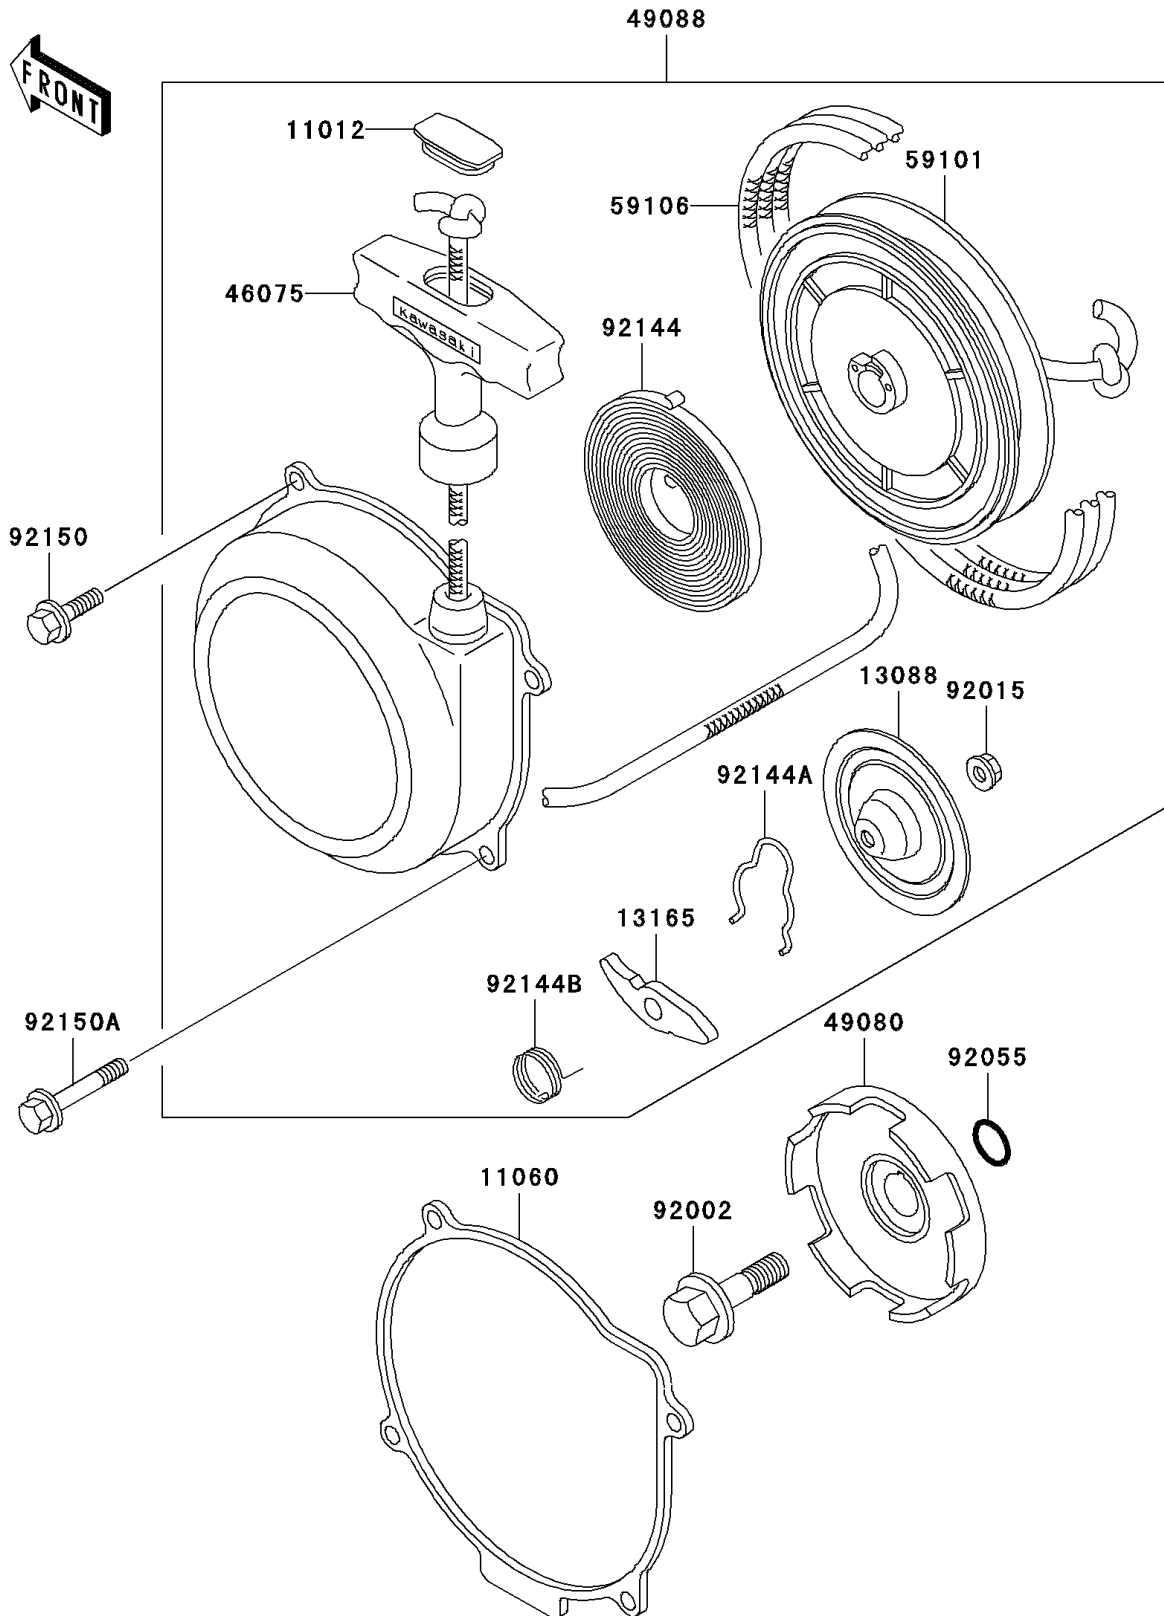

2002 Bayou 300 4X4 PARTS DIAGRAM

Recoil Starter

E3040

2002 Bayou 300 4X4 PARTS LIST

Recoil Starter

ITEM NAME	PART NUMBER	QUANTITY
CAP,RECOIL GRIP (Ref # 11012)	11012-1420	1
GASKET,RECOIL STARTER (Ref # 11060)	11060-1717	1
PLATE-FRICTION,RECOIL (Ref # 13088)	13088-1073	1
PAWL,RECOIL (Ref # 13165)	13165-1123	1
GRIP,RECOIL (Ref # 46075)	46075-1073	1
PULLEY-STARTING (Ref # 49080)	49080-1055	1
STARTER-RECOIL (Ref # 49088)	49088-1056	1
REEL (Ref # 59101)	59101-1109	1
ROPE (Ref # 59106)	59106-1103	1
BOLT,FLANGED,10X40 (Ref # 92002)	92002-1296	1
NUT,6MM (Ref # 92015)	92015-1464	1
RING-O,16.8MM (Ref # 92055)	92055-1235	1
SPRING,RECOIL (Ref # 92144)	92144-1205	1
SPRING,FRICTION (Ref # 92144A)	92144-1206	1
SPRING,RETURN (Ref # 92144B)	92144-1207	1
BOLT (Ref # 92150)	92150-1916	3
BOLT (Ref # 92150A)	92150-1917	1