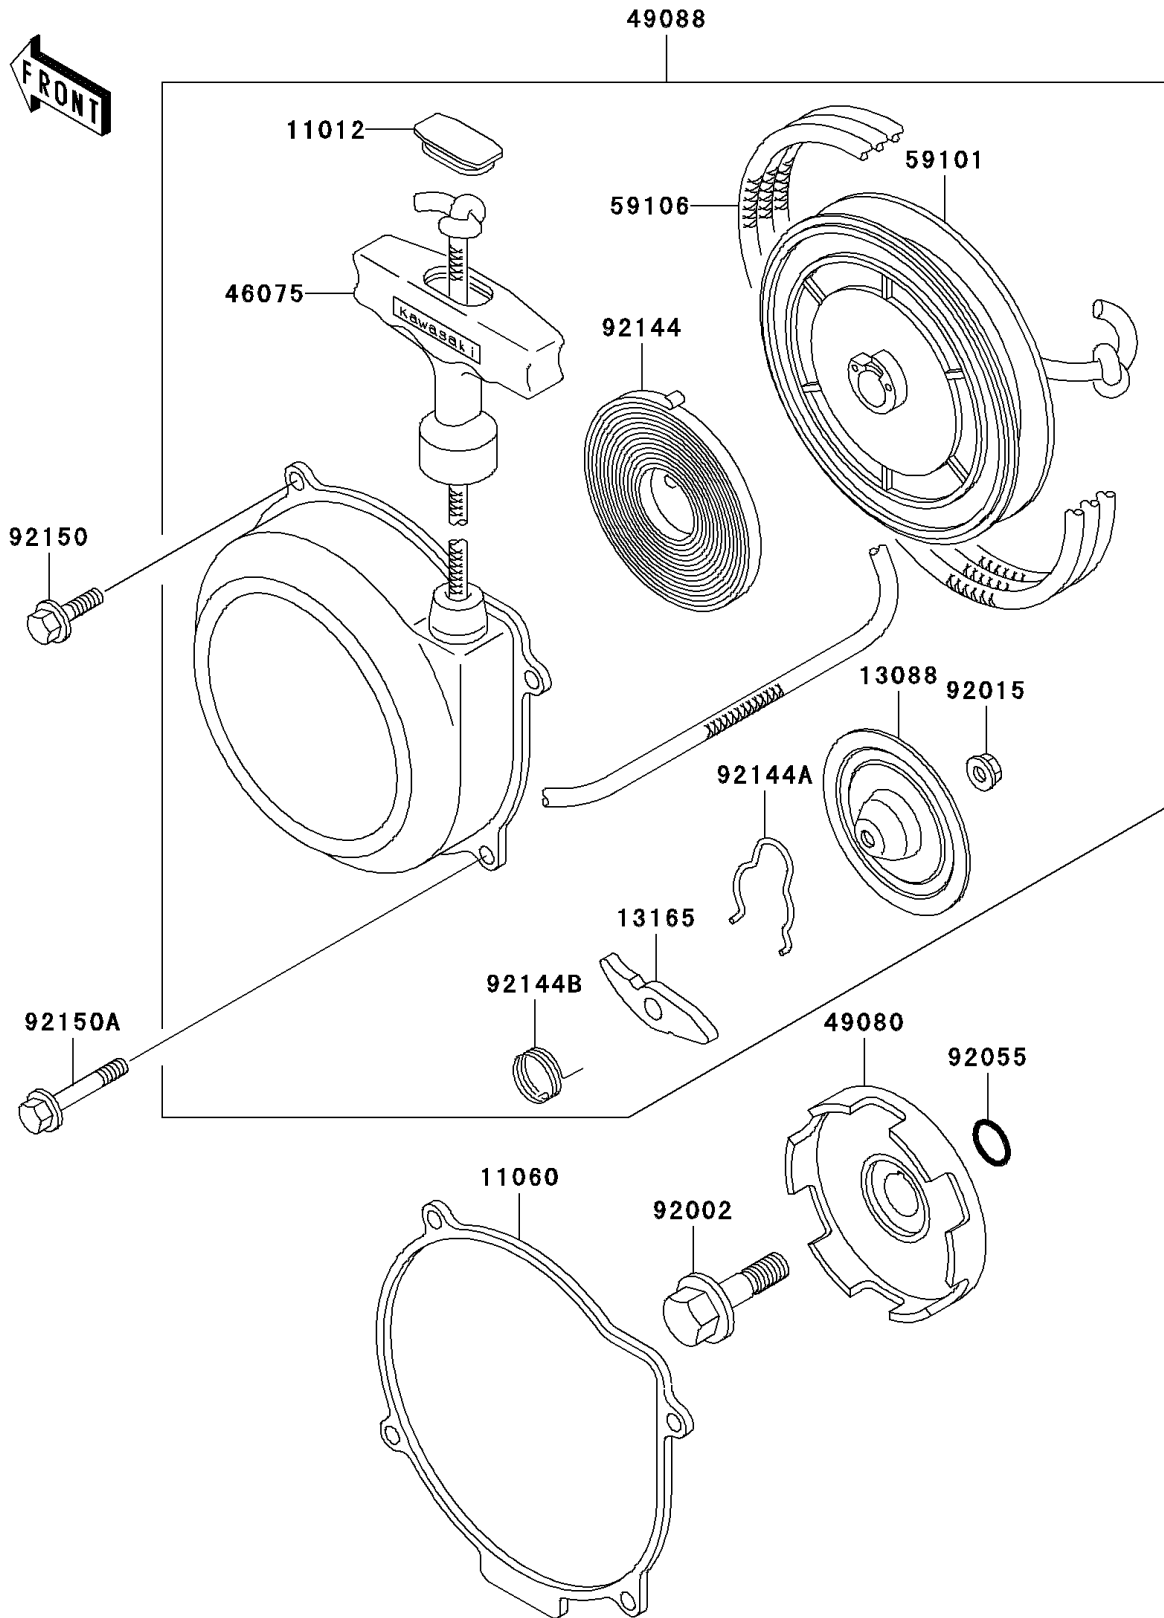

1999 Bayou 300 4X4 PARTS DIAGRAM

Recoil Starter

E3040

1999 Bayou 300 4X4 PARTS LIST

Recoil Starter

ITEM NAME	PART NUMBER	QUANTITY
CAP,RECOIL GRIP (Ref # 11012)	11012-1420	1
GASKET,RECOIL STARTER (Ref # 11060)	11060-1717	1
PLATE-FRICTION,RECOIL (Ref # 13088)	13088-1073	1
PAWL,RECOIL (Ref # 13165)	13165-1123	1
GRIP,RECOIL (Ref # 46075)	46075-1073	1
PULLEY-STARTING (Ref # 49080)	49080-1055	1
STARTER-RECOIL (Ref # 49088)	49088-1056	1
REEL (Ref # 59101)	59101-1109	1
ROPE (Ref # 59106)	59106-1103	1
BOLT,FLANGED,10X40 (Ref # 92002)	92002-1296	1
NUT,6MM (Ref # 92015)	92015-1464	1
RING-O,16.8MM (Ref # 92055)	92055-1235	1
SPRING,RECOIL (Ref # 92144)	92144-1205	1
SPRING,FRICTION (Ref # 92144A)	92144-1206	1
SPRING,RETURN (Ref # 92144B)	92144-1207	1
BOLT (Ref # 92150)	92150-1916	3
BOLT (Ref # 92150A)	92150-1917	1