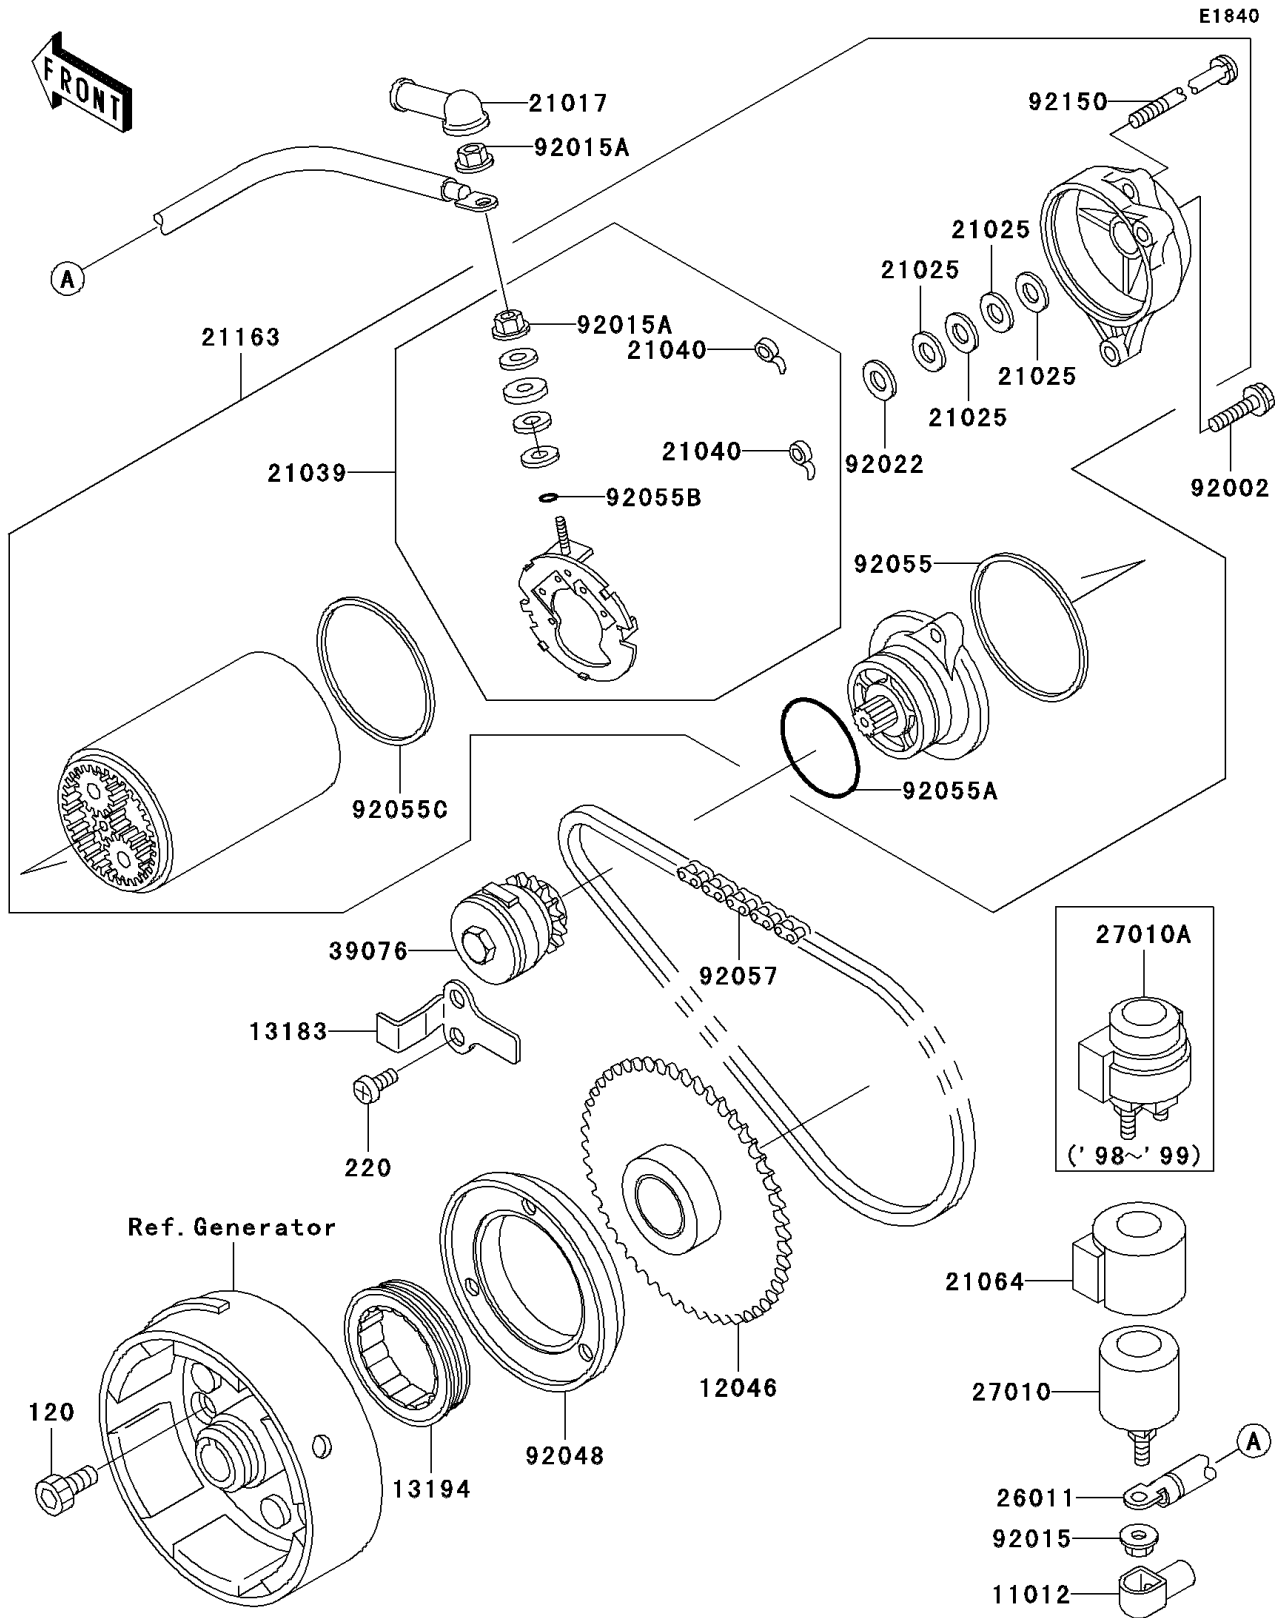

2002 Bayou 300 4X4 PARTS DIAGRAM

Starter Motor

2002 Bayou 300 4X4 PARTS LIST

Starter Motor

ITEM NAME	PART NUMBER	QUANTITY
BOLT-SOCKET (Ref # 120)	120P0816	3
SCREW-PAN-CROS,6X12 (Ref # 220)	220B0612	1
CAP,TERMINAL (Ref # 11012)	11012-1354	1
SPROCKET,STARTER (Ref # 12046)	12046-1077	1
PLATE,STARTER CHAIN (Ref # 13183)	13183-1002	1
CLUTCH-ONEWAY (Ref # 13194)	13194-1091	1
GROMMET,STARTER TERMINAL (Ref # 21017)	21017-017	1
WASHER,9.1X18X0.2 (Ref # 21025)	21025-011	4
BRUSH,CARBON (Ref # 21039)	21039-1063	1
SPRING-BRUSH (Ref # 21040)	21040-1057	2
DAMPER,MAGNETIC SWITCH (Ref # 21064)	21064-002	1
STARTER-ELECTRIC (Ref # 21163)	21163-1141	1
WIRE-LEAD,STATER MOTOR (Ref # 26011)	26011-1327	1
SWITCH,MAGNETIC (Ref # 27010)	27010-1098	1
LIMITER,STARTER IDLE GEAR (Ref # 39076)	39076-1054	1
BOLT (Ref # 92002)	92002-1664	2
NUT,FLANGED,6MM (Ref # 92015)	92015-1367	2
NUT,STARTER MOTOR (Ref # 92015A)	92015-1476	2
WASHER,9.1X18X0.8 (Ref # 92022)	92022-1132	1
RACE,ONEWAY CLUTCH (Ref # 92048)	92048-1095	1
RING-O,64MM (Ref # 92055)	92055-1086	1
RING-O,42.8MM (Ref # 92055A)	92055-1313	1
RING-O,4.5X2.0 (Ref # 92055B)	92055-1370	1
RING-O,STARTER MOTOR (Ref # 92055C)	92055-1381	1
CHAIN,STARTER,KEC29H,64L (Ref # 92057)	92057-1196	1
BOLT,STARTER MOTOR (Ref # 92150)	92150-1138	2