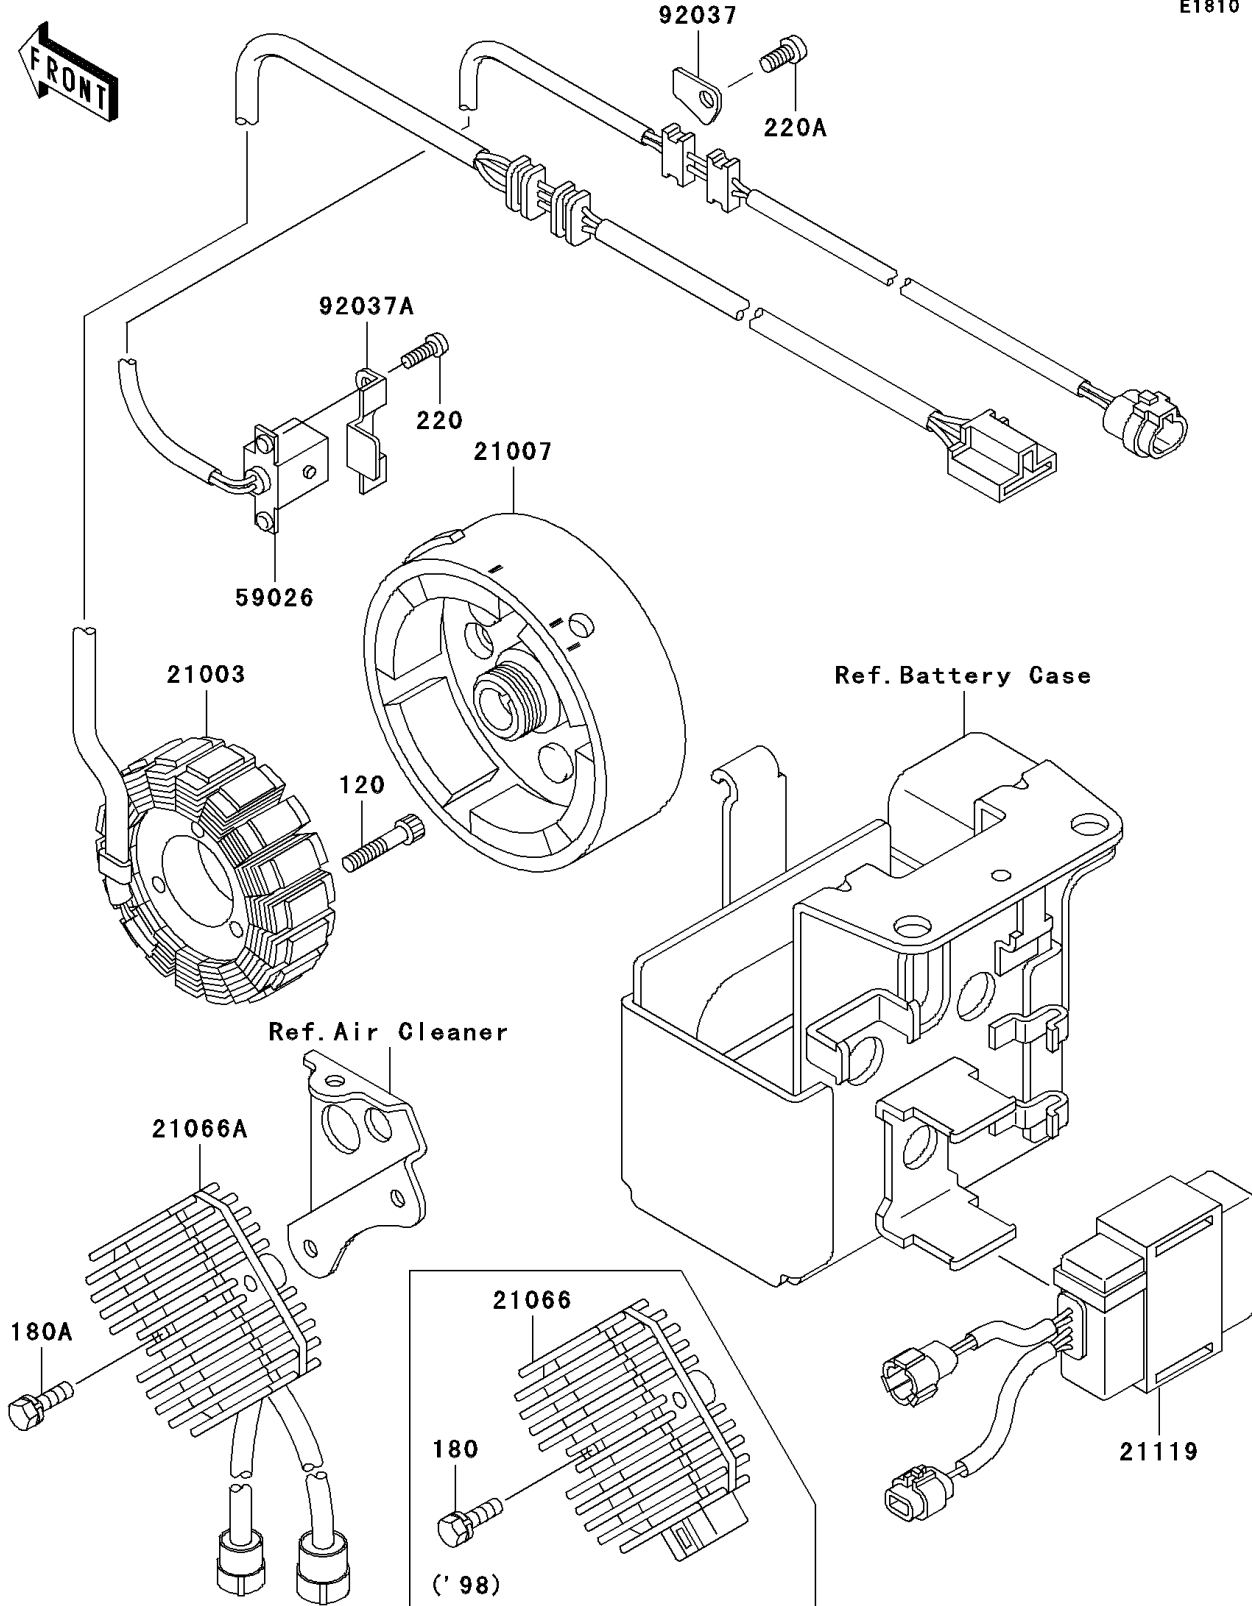

2002 Bayou 300 4X4 PARTS DIAGRAM

Generator

E1810

2002 Bayou 300 4X4 PARTS LIST

Generator

ITEM NAME	PART NUMBER	QUANTITY
BOLT-SOCKET,6X30 (Ref # 120)	120P0630	3
BOLT-UPSET-WS,6X25 (Ref # 180A)	180D0625	2
SCREW-PAN-CROS (Ref # 220)	220B0514	2
SCREW-PAN-CROS,6X12 (Ref # 220A)	220B0612	1
STATOR (Ref # 21003)	21003-1276	1
ROTOR (Ref # 21007)	21007-1361	1
REGULATOR-VOLTAGE (Ref # 21066A)	21066-1112	1
IGNITER (Ref # 21119)	21119-1369	1
COIL-PULSING (Ref # 59026)	59026-1092	1
CLAMP,WIRING HARNESS (Ref # 92037)	92037-1656	1
CLAMP (Ref # 92037A)	92037-1987	1