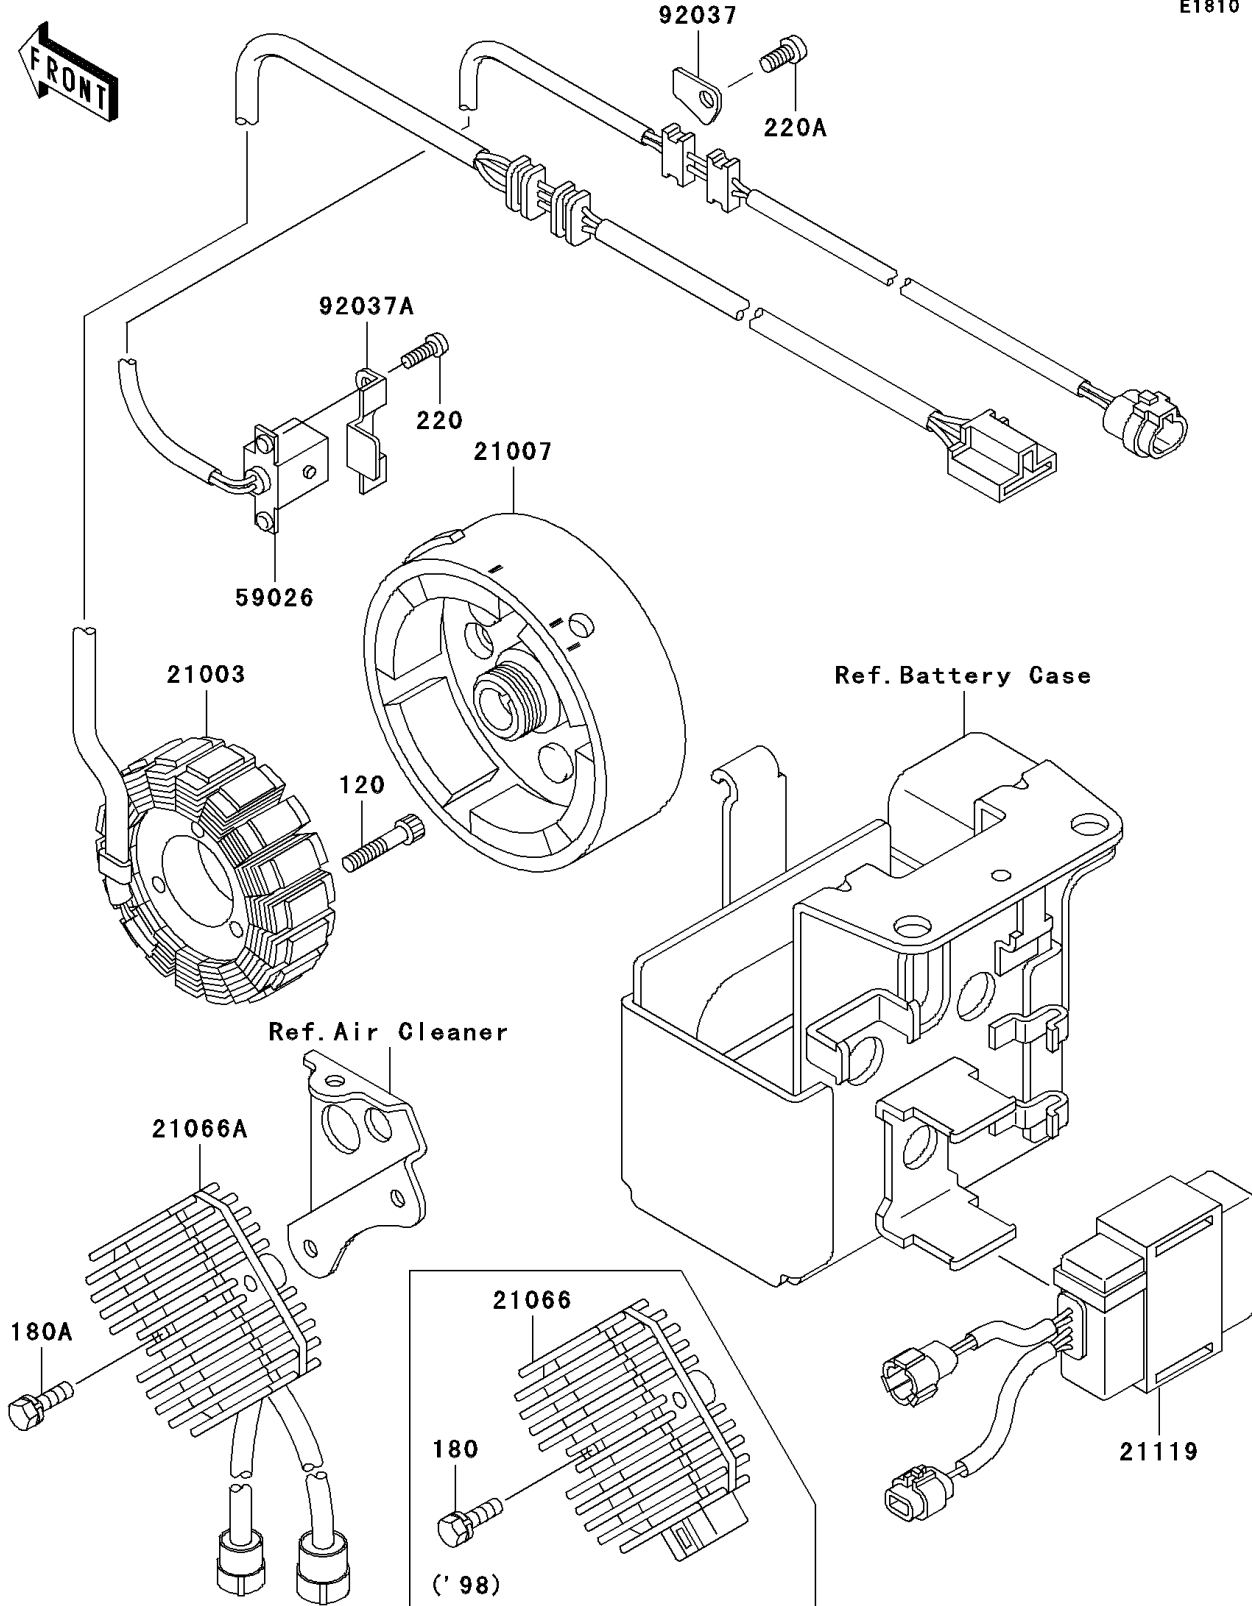

1999 Bayou 300 4X4 PARTS DIAGRAM

Generator

E1810

1999 Bayou 300 4X4 PARTS LIST

Generator

ITEM NAME	PART NUMBER	QUANTITY
BOLT-SOCKET,6X30 (Ref # 120)	120P0630	3
BOLT-UPSET-WS,6X25 (Ref # 180A)	180D0625	2
SCREW-PAN-CROS (Ref # 220)	220B0514	2
SCREW-PAN-CROS,6X12 (Ref # 220A)	220B0612	1
STATOR (Ref # 21003)	21003-1276	1
ROTOR (Ref # 21007)	21007-1361	1
REGULATOR-VOLTAGE (Ref # 21066A)	21066-1112	1
IGNITER (Ref # 21119)	21119-1369	1
COIL-PULSING (Ref # 59026)	59026-1092	1
CLAMP,WIRING HARNESS (Ref # 92037)	92037-1656	1
CLAMP (Ref # 92037A)	92037-1987	1