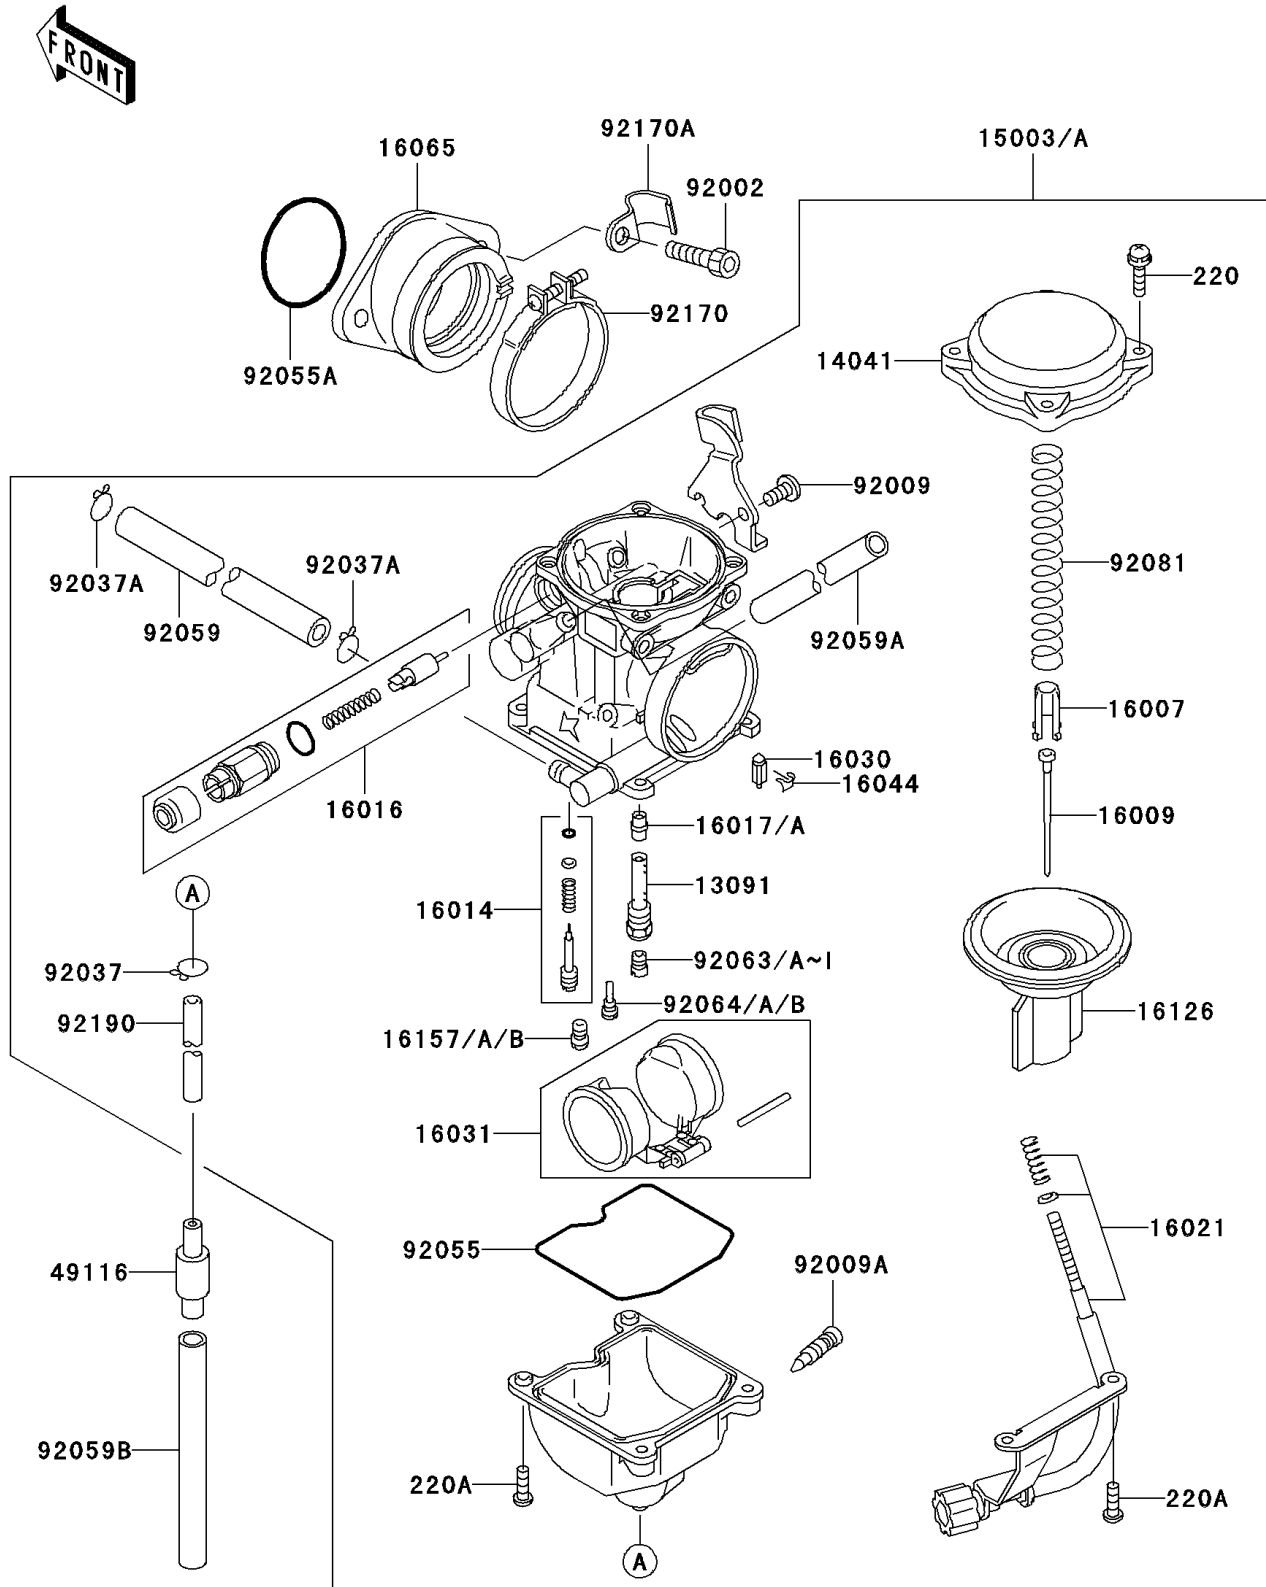

2002 Bayou 300 4X4 PARTS DIAGRAM

Carburetor

E1611

2002 Bayou 300 4X4 PARTS LIST

Carburetor

ITEM NAME	PART NUMBER	QUANTITY
HOLDER,NEEDLE JET (Ref # 13091)	13091-1259	1
TOP-CHAMBER,MIXING,INSIDE (Ref # 14041)	14041-1077	1
SEAT-SPRING,THROTTLE VALVE (Ref # 16007)	16007-1120	1
NEEDLE-JET,N24G (Ref # 16009)	16009-1927	1
SCREW-PILOT AIR (Ref # 16014)	16014-1081	1
PLUNGER,STARTER (Ref # 16016)	16016-1101	1
SCREW-THROTTLE STOP (Ref # 16021)	16021-1175	1
VALVE-FLOAT (Ref # 16030)	16030-1007	1
FLOAT (Ref # 16031)	16031-1077	1
CLAMP,FLOAT VALVE (Ref # 16044)	16044-007	1
HOLDER-CARBURETOR (Ref # 16065)	16065-1301	1
VALVE,VACUUM (Ref # 16126)	16126-1199	1
JET-STARTER,#65 (Ref # 16157)	16157-1063	1
JET-STARTER,#68 (Ref # 16157A)	16157-1064	1
JET-STARTER,#70 (Ref # 16157B)	16157-1065	1
VALVE-ASSY (Ref # 49116)	49116-1126	1
BOLT,6X16 (Ref # 92002)	92002-1143	1
SCREW,5X10 (Ref # 92009)	92009-1365	1
SCREW,DRAIN,M6X0.75 (Ref # 92009A)	92009-1551	1
CLAMP,TUBE (Ref # 92037)	92037-1201	1
CLAMP,TUBE (Ref # 92037A)	92037-1531	1
RING-O,FLOAT CHAMBER (Ref # 92055)	92055-1222	1
RING-O,38MM (Ref # 92055A)	92055-1295	1
TUBE,6.5X11.5X150 (Ref # 92059)	92059-1463	1
TUBE,6.5X9.5X430 (Ref # 92059A)	92059-1727	1
TUBE,7X10X100 (Ref # 92059B)	92059-1736	1
SCREW-PAN-CROS (Ref # 220)	220B0408	1
JET-PILOT,#35 (Ref # 92064)	92064-1101	1
JET-PILOT,#38 (Ref # 92064A)	92064-1119	1