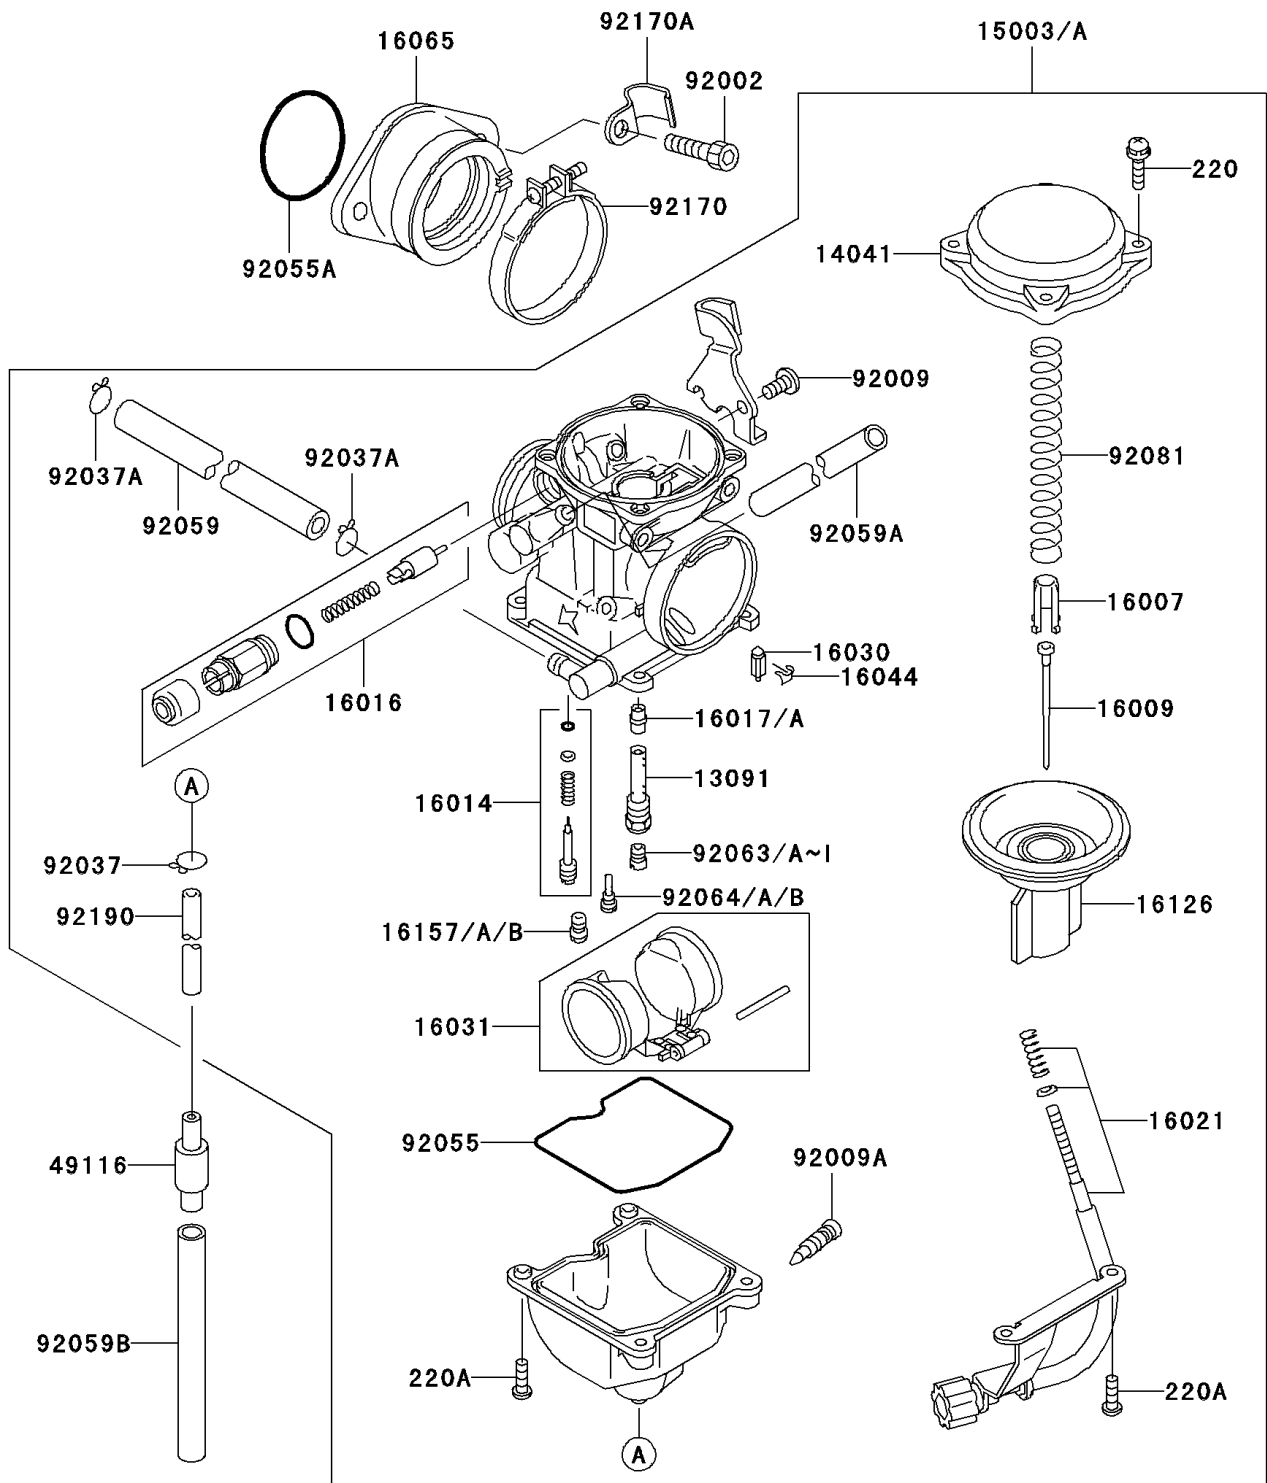

1999 Bayou 300 4X4 PARTS DIAGRAM

Carburetor

E1611