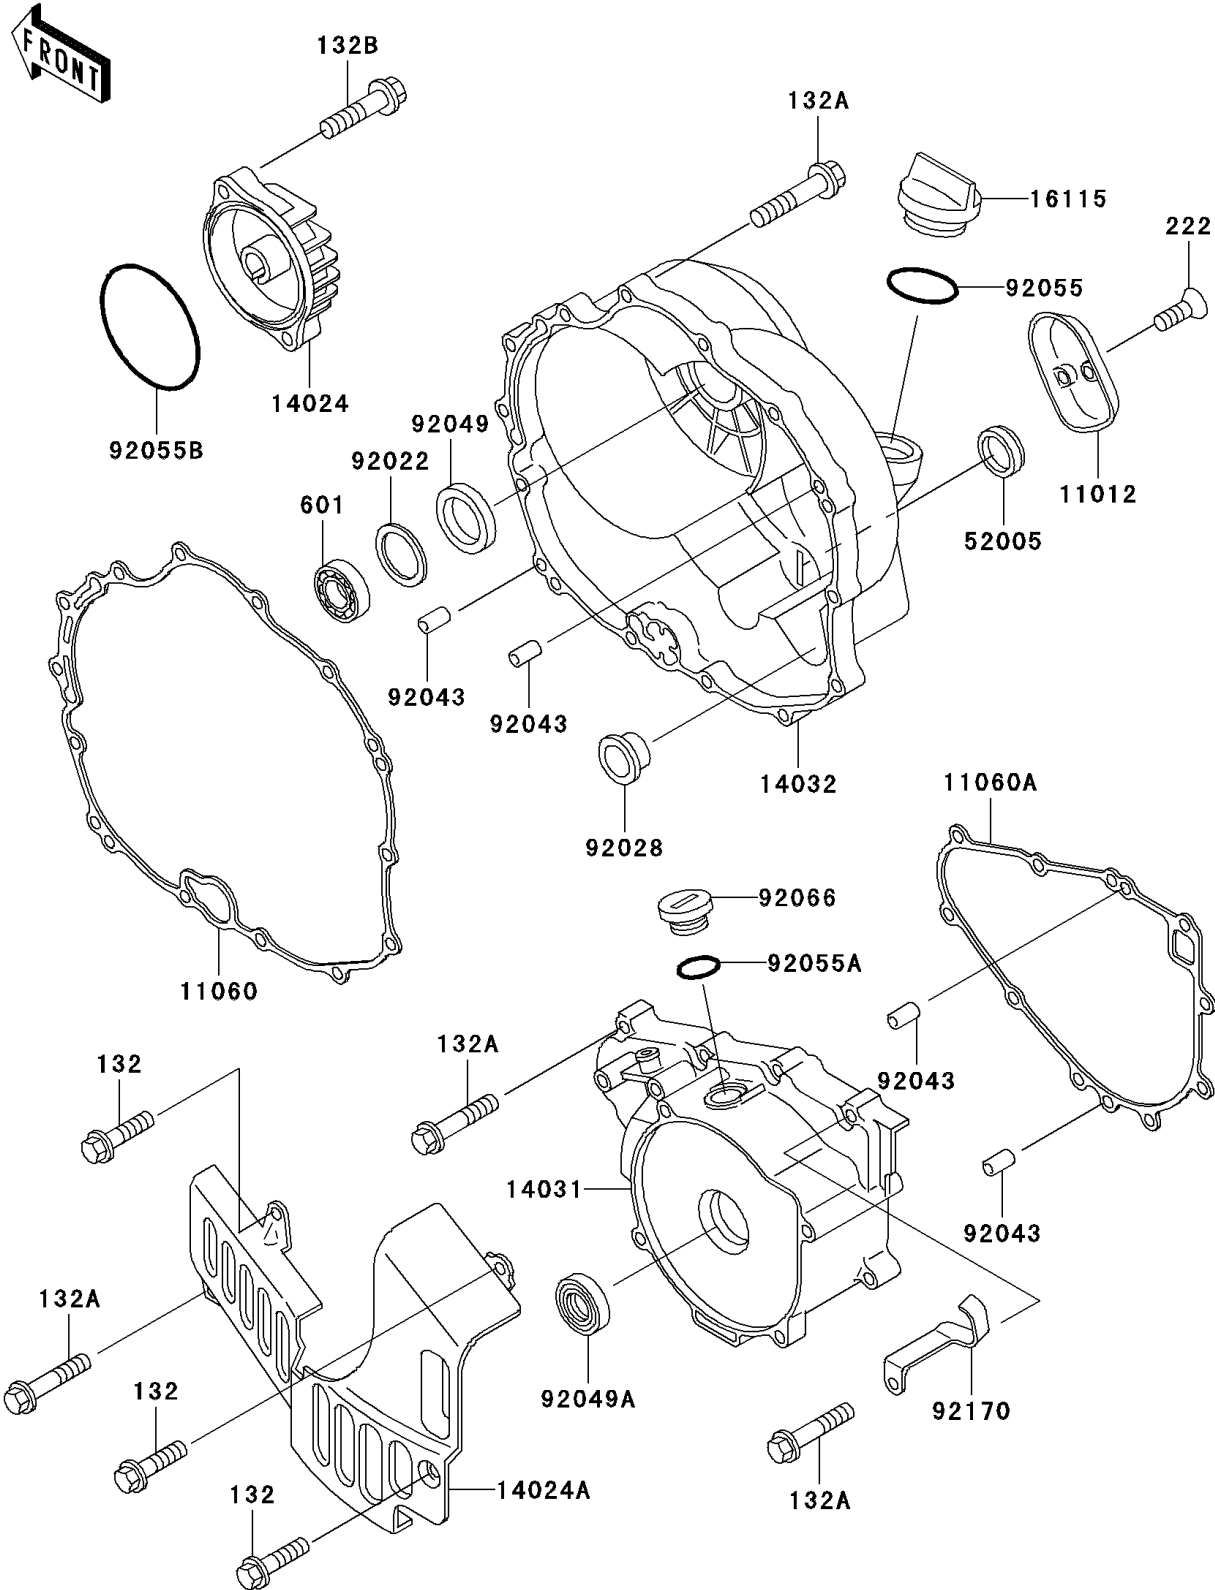

2002 Bayou 300 4X4 PARTS DIAGRAM

Engine Cover(s)

E1431

2002 Bayou 300 4X4 PARTS LIST

Engine Cover(s)

ITEM NAME	PART NUMBER	QUANTITY
BOLT-FLANGED-SMALL (Ref # 132)	132J0612	3
BOLT-FLANGED-SMALL (Ref # 132A)	132J0630	23
BOLT-FLANGED-SMALL (Ref # 132B)	132Y0625	2
SCREW-CSK-RD-CROS (Ref # 222)	222C0512	2
BEARING-BALL,#6202C3 (Ref # 601)	601B6202	1
CAP,CLUTCH RELEASE (Ref # 11012)	11012-1644	1
GASKET,CLUTCH COVER (Ref # 11060)	11060-1715	1
GASKET,GENERATOR COVER (Ref # 11060A)	11060-1716	1
COVER,OIL FILTER (Ref # 14024)	14024-1062	1
COVER (Ref # 14024A)	14024-1655	1
COVER-GENERATOR (Ref # 14031)	14031-1337	1
COVER-CLUTCH (Ref # 14032)	14032-1450	1
CAP-OIL FILLER (Ref # 16115)	16115-1009	1
GAUGE,OIL LEVEL (Ref # 52005)	52005-1009	1
WASHER,25.3X33X1 (Ref # 92022)	92022-1109	1
BUSHING (Ref # 92028)	92028-1544	1
PIN,6.2X8X14 (Ref # 92043)	92043-1263	4
SEAL-OIL,SCY 15X30X7 (Ref # 92049)	92049-1158	1
SEAL-OIL,TC25356 (Ref # 92049A)	92049-1317	1
RING-O,31.7X2.4 (Ref # 92055)	92055-049	1
RING-O (Ref # 92055A)	92055-1146	1
RING-O,63.6X2.4 (Ref # 92055B)	92055-1433	1
PLUG,COVER (Ref # 92066)	92066-1163	1
CLAMP (Ref # 92170)	92170-1065	1