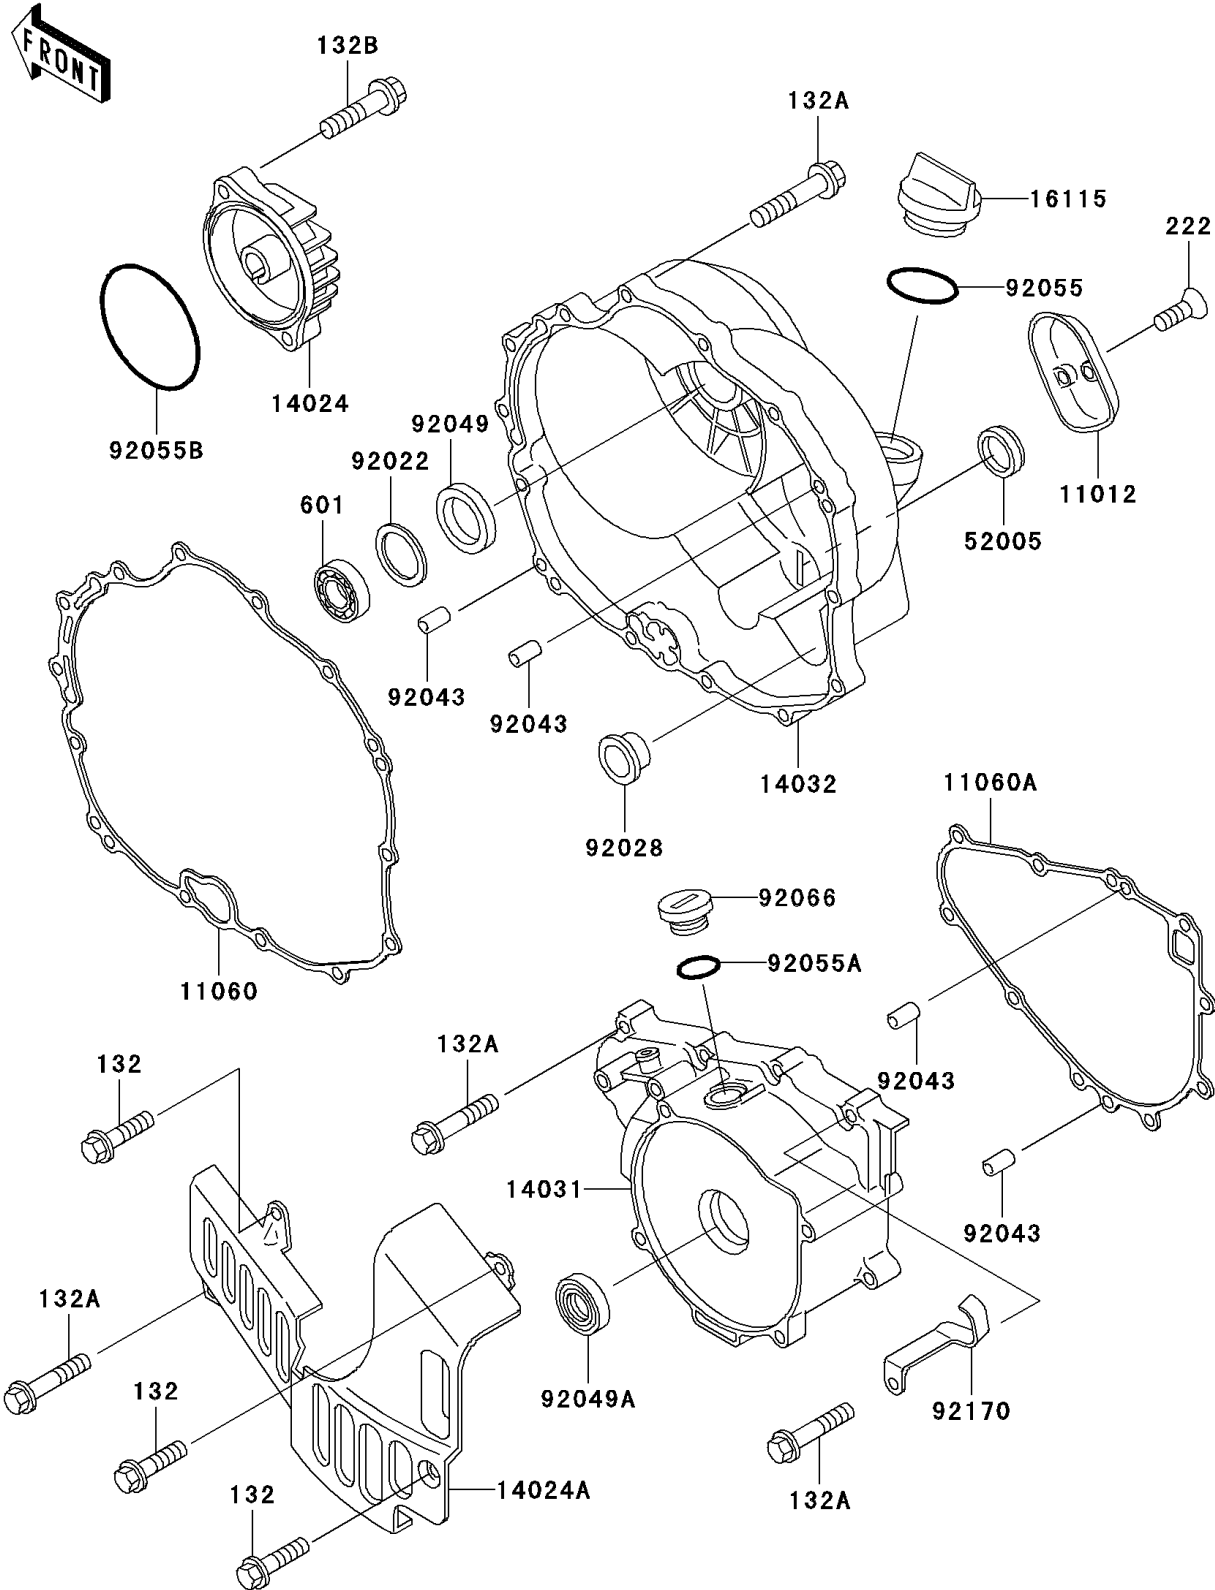

2002 Bayou 300 4X4 PARTS DIAGRAM

Engine Cover(s)

E1431

2002 Bayou 300 4X4 PARTS LIST

Engine Cover(s)

ITEM NAME	PART NUMBER	QUANTITY
BOLT-FLANGED-SMALL (Ref # 132)	132J0612	1
BOLT-FLANGED-SMALL (Ref # 132A)	132J0630	1
BOLT-FLANGED-SMALL (Ref # 132B)	132Y0625	1
SCREW-CSK-RD-CROS (Ref # 222)	222C0512	1
BEARING-BALL,#6202C3 (Ref # 601)	601B6202	1
CAP,CLUTCH RELEASE (Ref # 11012)	11012-1644	1
GASKET,CLUTCH COVER (Ref # 11060)	11060-1715	1
GASKET,GENERATOR COVER (Ref # 11060A)	11060-1716	1
COVER,OIL FILTER (Ref # 14024)	14024-1062	1
COVER (Ref # 14024A)	14024-1655	1
COVER-GENERATOR (Ref # 14031)	14031-1337	1
COVER-CLUTCH (Ref # 14032)	14032-1450	1
CAP-OIL FILLER (Ref # 16115)	16115-1009	1
GAUGE,OIL LEVEL (Ref # 52005)	52005-1009	1
WASHER,25.3X33X1 (Ref # 92022)	92022-1109	1
BUSHING (Ref # 92028)	92028-1544	1
PIN,6.2X8X14 (Ref # 92043)	92043-1263	1
SEAL-OIL,SCY 15X30X7 (Ref # 92049)	92049-1158	1
SEAL-OIL,TC25356 (Ref # 92049A)	92049-1317	1
RING-O,31.7X2.4 (Ref # 92055)	92055-049	1
RING-O (Ref # 92055A)	92055-1146	1
RING-O,63.6X2.4 (Ref # 92055B)	92055-1433	1
PLUG,COVER (Ref # 92066)	92066-1163	1
CLAMP (Ref # 92170)	92170-1065	1