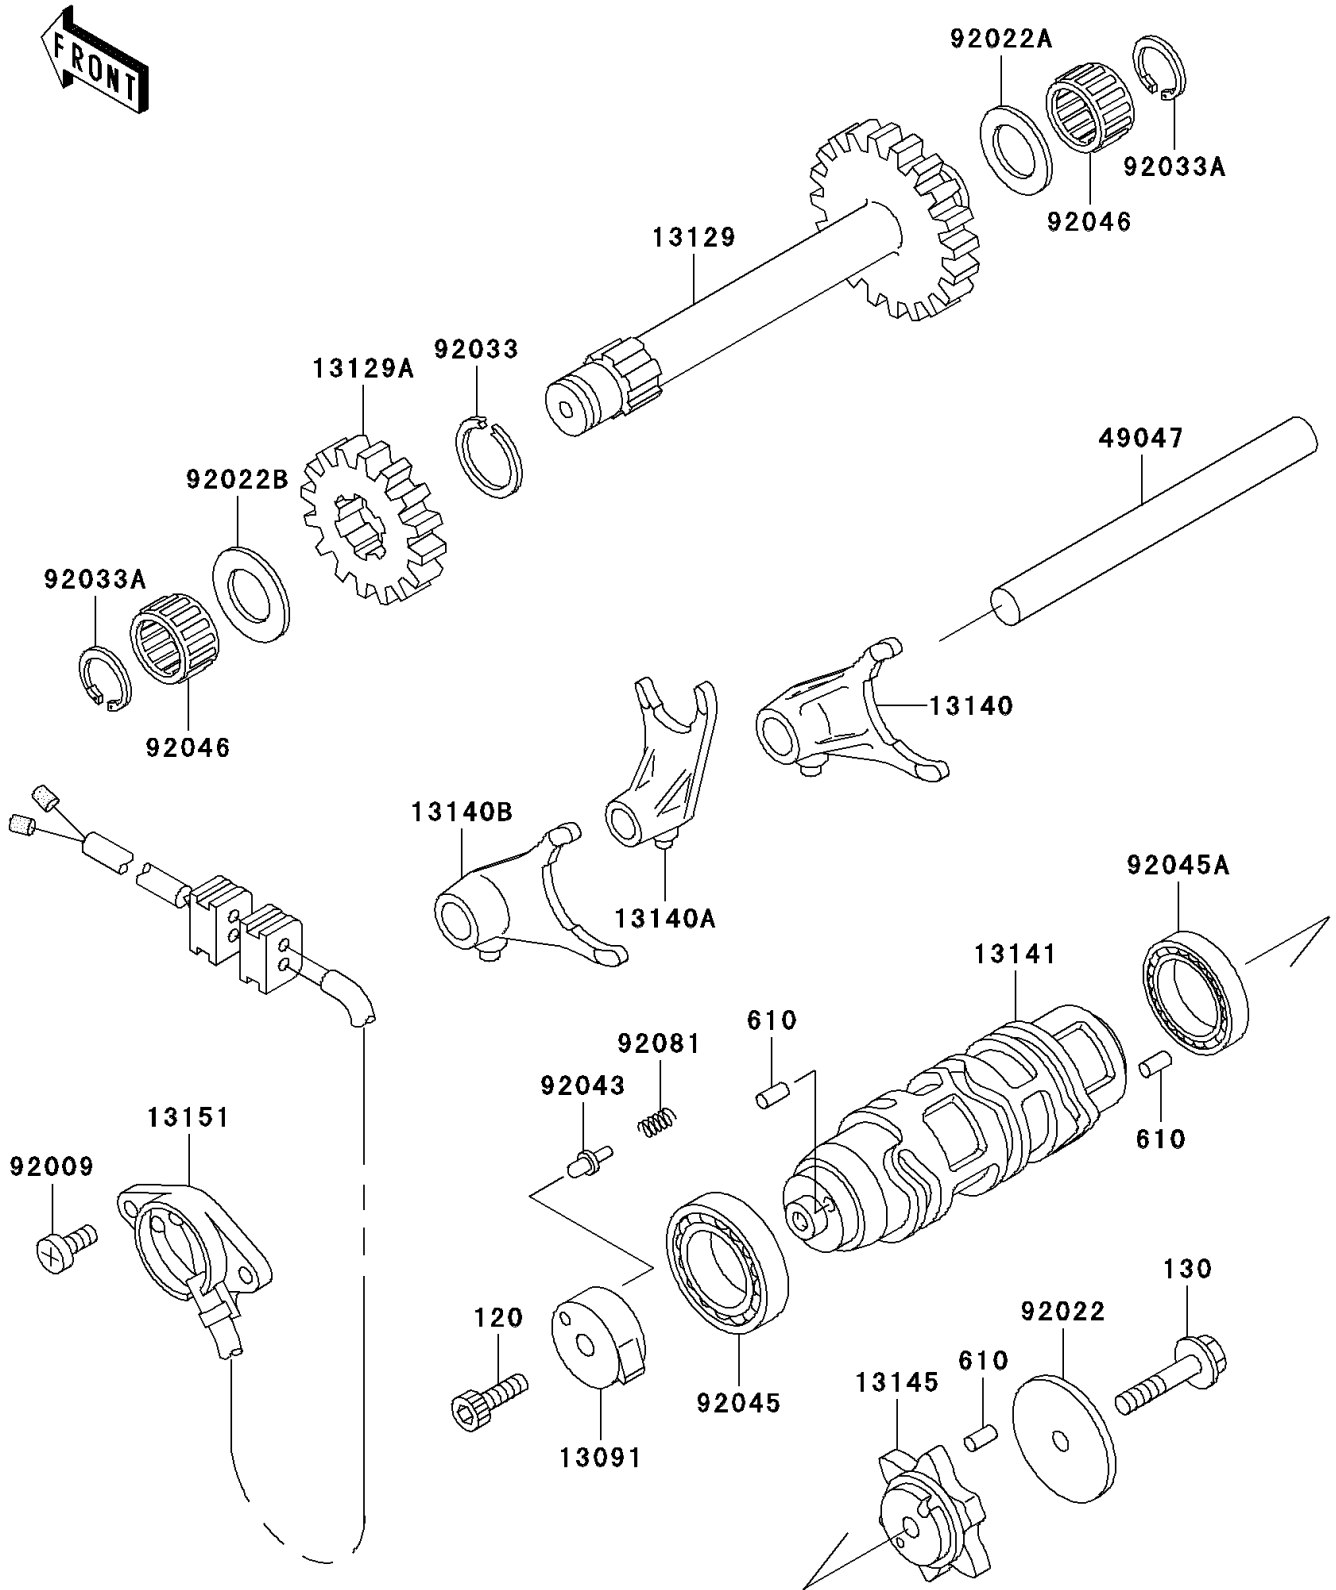

2002 Bayou 300 4X4 PARTS DIAGRAM

Gear Change Drum/Shift Fork(s)

E1362

2002 Bayou 300 4X4 PARTS LIST

Gear Change Drum/Shift Fork(s)

ITEM NAME	PART NUMBER	QUANTITY
BOLT-SOCKET,6X20 (Ref # 120)	120Q0620	1
BOLT-FLANGED,6X30 (Ref # 130)	130G0630	1
ROLLER,4X10 (Ref # 610)	610A0410	8
HOLDER,NEUTRAL SWITCH (Ref # 13091)	13091-1443	1
GEAR-REVERSE (Ref # 13129)	13129-1705	1
GEAR-REVERSE,20T (Ref # 13129A)	13129-1706	1
FORK-SHIFT (Ref # 13140)	13140-1172	1
FORK-SHIFT (Ref # 13140A)	13140-1173	1
FORK-SHIFT (Ref # 13140B)	13140-1174	1
DRUM-CHANGE (Ref # 13141)	13141-1152	1
CAM-CHANGE DRUM (Ref # 13145)	13145-1057	1
SWITCH-COMP (Ref # 13151)	13151-1097	1
ROD-SHIFT (Ref # 49047)	49047-1077	1
SCREW,5X14 (Ref # 92009)	92009-1341	2
WASHER,6.2X38X1.2 (Ref # 92022)	92022-1500	1
WASHER,17.3X28X1 (Ref # 92022A)	92022-255	1
WASHER,17.3X30X1.4 (Ref # 92022B)	92022-270	1
RING-SNAP,20X25.5X1.2 (Ref # 92033)	92033-025	1
RING-SNAP (Ref # 92033A)	92033-032	2
PIN (Ref # 92043)	92043-1287	1
BEARING-BALL,6805 (Ref # 92045)	92045-1122	1
BEARING-BALL,6905X1 (Ref # 92045A)	92045-1150	1
BEARING-NEEDLE,K17X23X13.8 (Ref # 92046)	92046-1184	2
SPRING (Ref # 92081)	92081-1763	1