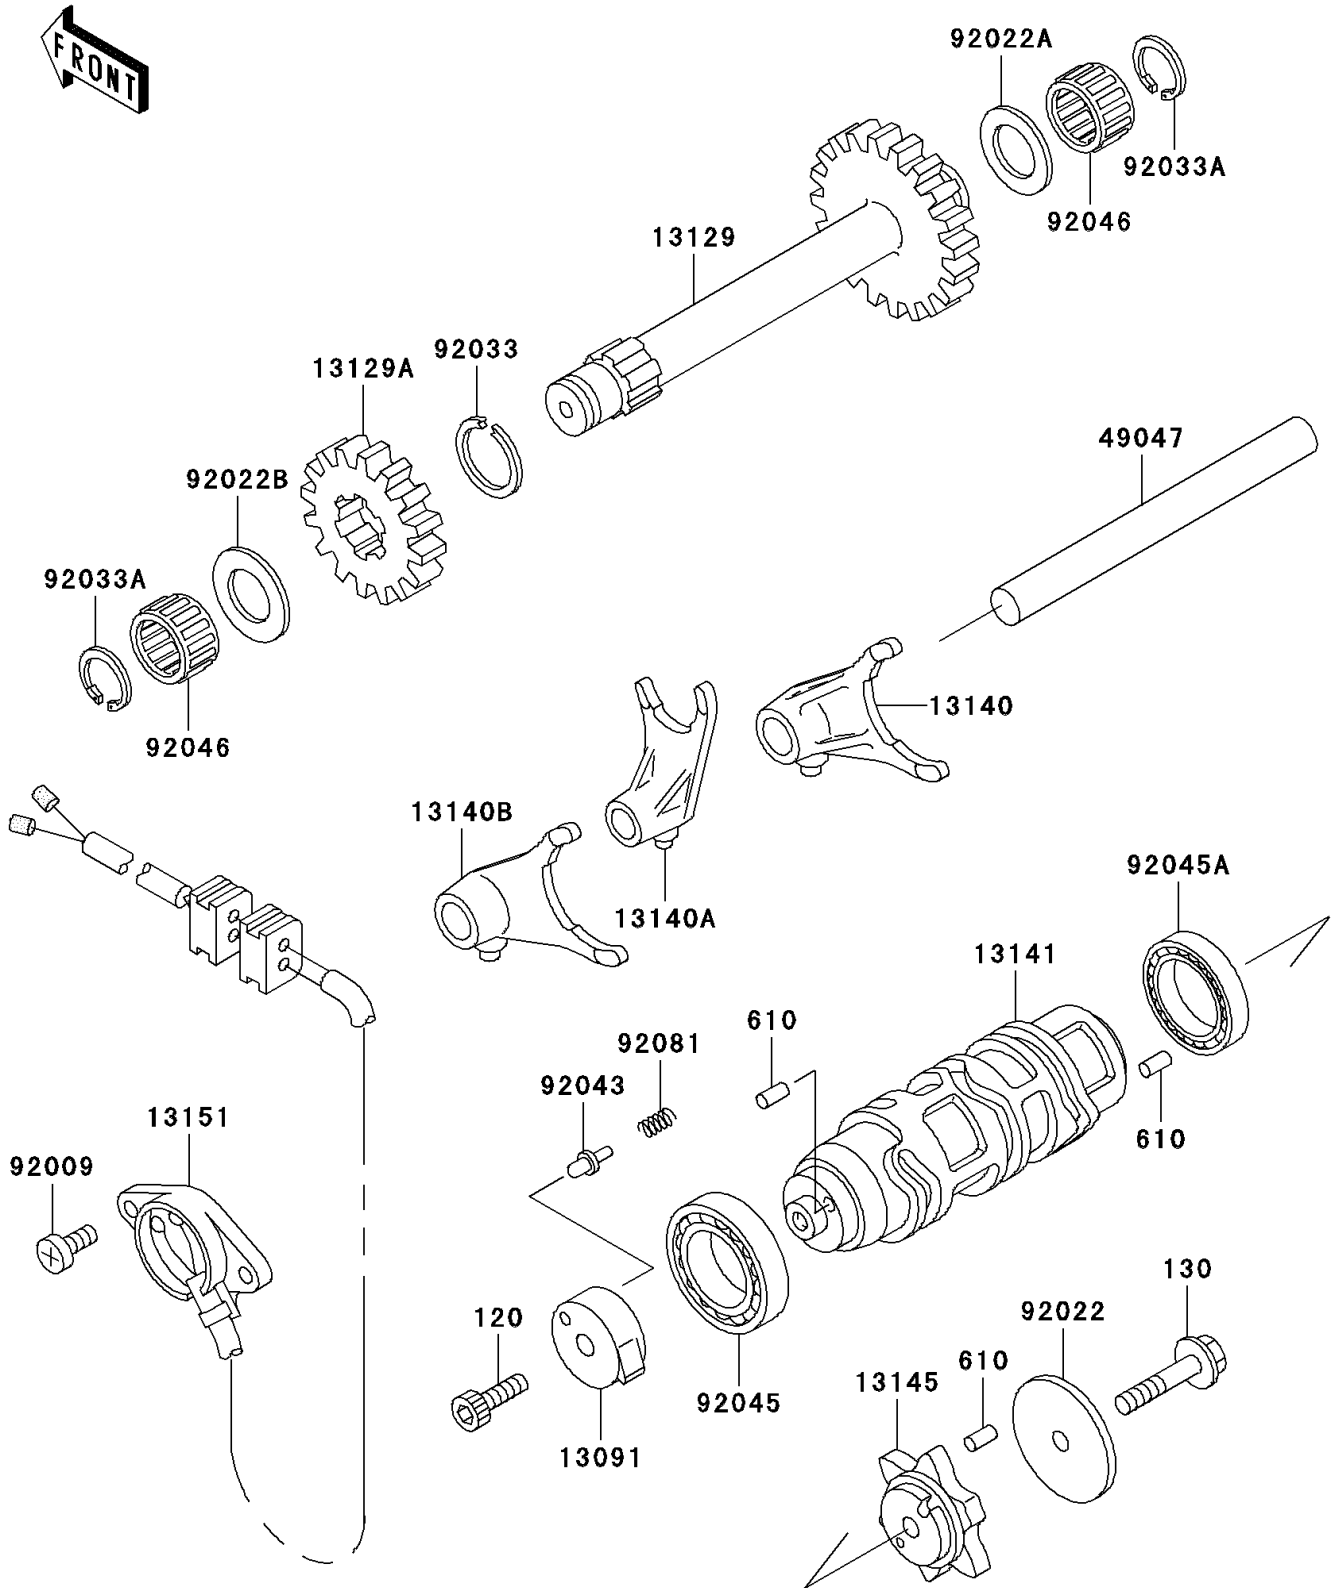

2002 Bayou 300 4X4 PARTS DIAGRAM

Gear Change Drum/Shift Fork(s)

E1362

2002 Bayou 300 4X4 PARTS LIST

Gear Change Drum/Shift Fork(s)

ITEM NAME	PART NUMBER	QUANTITY
BOLT-SOCKET,6X20 (Ref # 120)	120Q0620	1
BOLT-FLANGED,6X30 (Ref # 130)	130G0630	1
ROLLER,4X10 (Ref # 610)	610A0410	1
HOLDER,NEUTRAL SWITCH (Ref # 13091)	13091-1443	1
GEAR-REVERSE (Ref # 13129)	13129-1705	1
GEAR-REVERSE,20T (Ref # 13129A)	13129-1706	1
FORK-SHIFT (Ref # 13140)	13140-1172	1
FORK-SHIFT (Ref # 13140A)	13140-1173	1
FORK-SHIFT (Ref # 13140B)	13140-1174	1
DRUM-CHANGE (Ref # 13141)	13141-1152	1
CAM-CHANGE DRUM (Ref # 13145)	13145-1057	1
SWITCH-COMP (Ref # 13151)	13151-1097	1
ROD-SHIFT (Ref # 49047)	49047-1077	1
SCREW,5X14 (Ref # 92009)	92009-1341	1
WASHER,6.2X38X1.2 (Ref # 92022)	92022-1500	1
WASHER,17.3X28X1 (Ref # 92022A)	92022-255	1
WASHER,17.3X30X1.4 (Ref # 92022B)	92022-270	1
RING-SNAP,20X25.5X1.2 (Ref # 92033)	92033-025	1
RING-SNAP (Ref # 92033A)	92033-032	1
PIN (Ref # 92043)	92043-1287	1
BEARING-BALL,6805 (Ref # 92045)	92045-1122	1
BEARING-BALL,6905X1 (Ref # 92045A)	92045-1150	1
BEARING-NEEDLE,K17X23X13.8 (Ref # 92046)	92046-1184	1
SPRING (Ref # 92081)	92081-1763	1