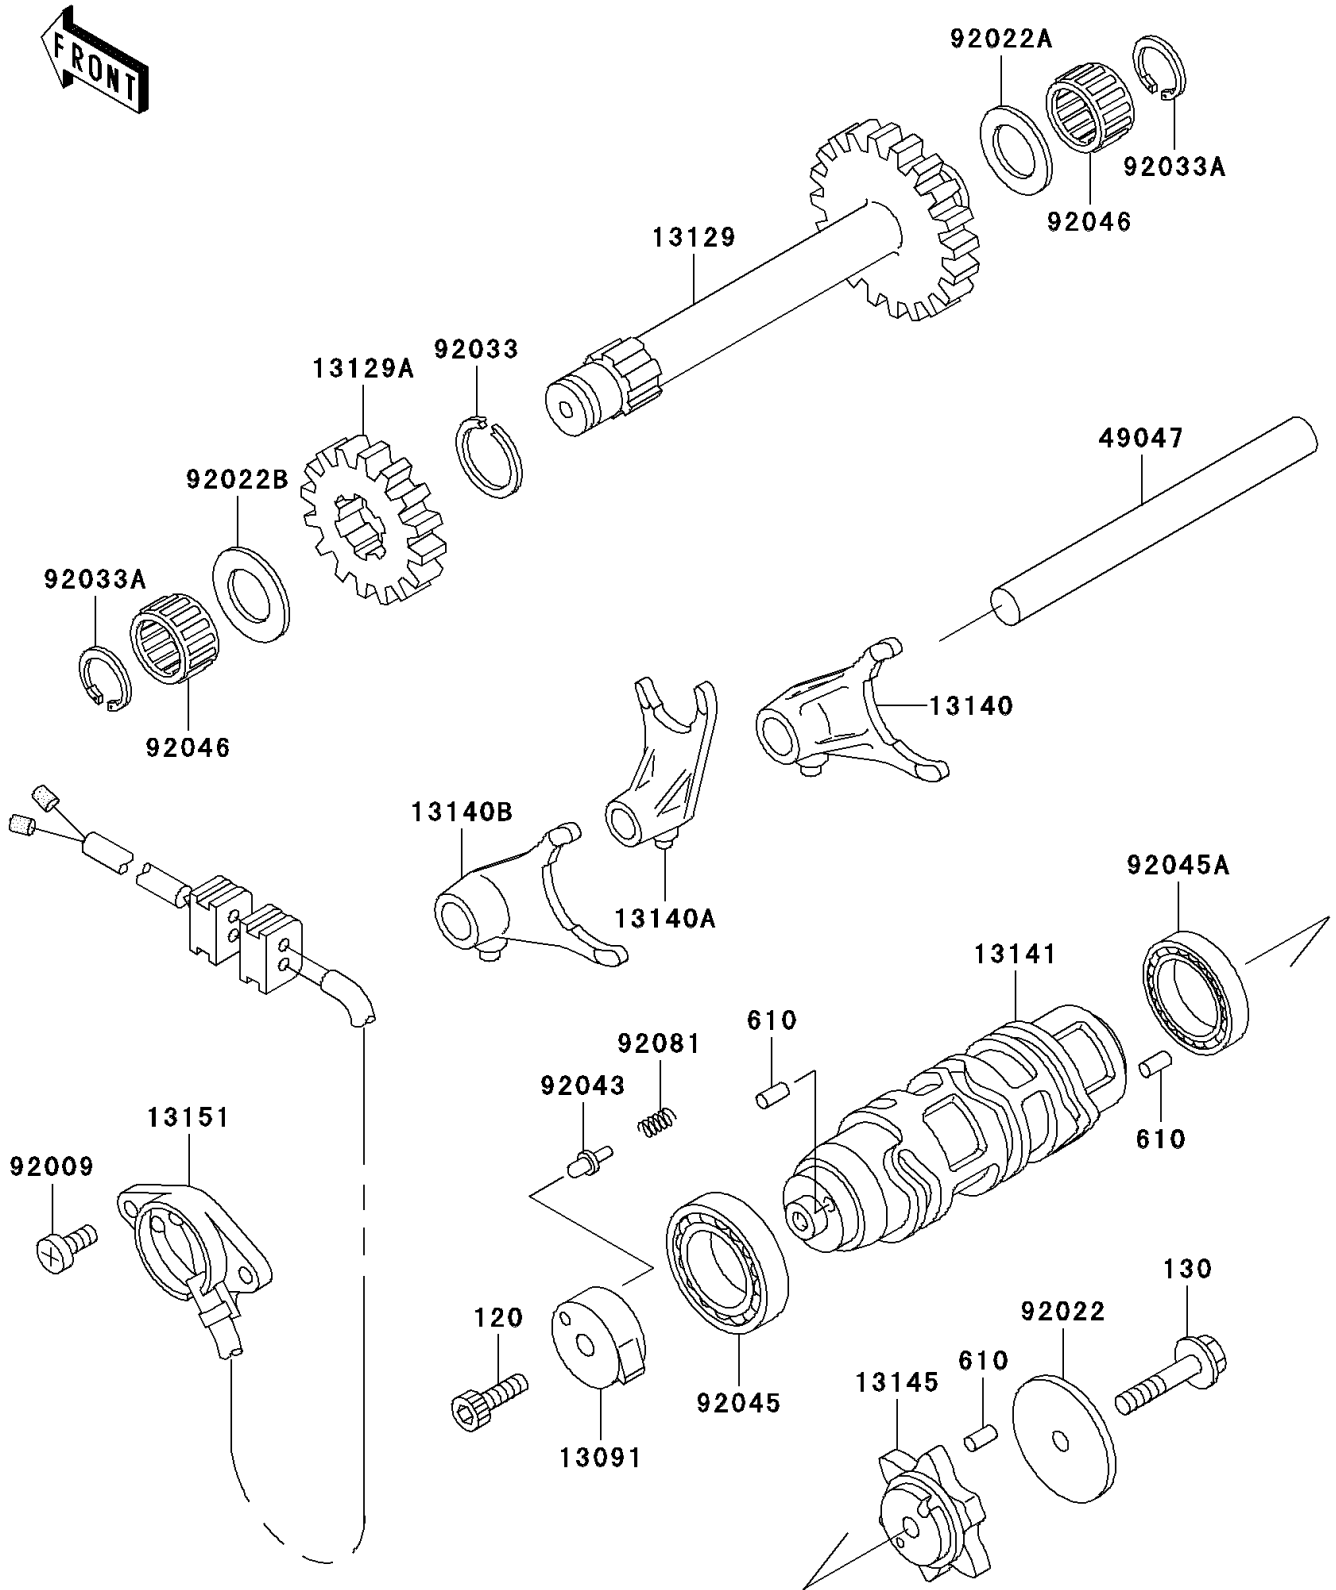

# 1999 Bayou 300 4X4 PARTS DIAGRAM

Gear Change Drum/Shift Fork(s)

E1362

# 1999 Bayou 300 4X4 PARTS LIST

## Gear Change Drum/Shift Fork(s)

ITEM NAME	PART NUMBER	QUANTITY
BOLT-SOCKET,6X20 (Ref # 120)	120Q0620	1
BOLT-FLANGED,6X30 (Ref # 130)	130G0630	1
ROLLER,4X10 (Ref # 610)	610A0410	8
HOLDER,NEUTRAL SWITCH (Ref # 13091)	13091-1443	1
GEAR-REVERSE (Ref # 13129)	13129-1705	1
GEAR-REVERSE,20T (Ref # 13129A)	13129-1706	1
FORK-SHIFT (Ref # 13140)	13140-1172	1
FORK-SHIFT (Ref # 13140A)	13140-1173	1
FORK-SHIFT (Ref # 13140B)	13140-1174	1
DRUM-CHANGE (Ref # 13141)	13141-1152	1
CAM-CHANGE DRUM (Ref # 13145)	13145-1057	1
SWITCH-COMP (Ref # 13151)	13151-1097	1
ROD-SHIFT (Ref # 49047)	49047-1077	1
SCREW,5X14 (Ref # 92009)	92009-1341	2
WASHER,6.2X38X1.2 (Ref # 92022)	92022-1500	1
WASHER,17.3X28X1 (Ref # 92022A)	92022-255	1
WASHER,17.3X30X1.4 (Ref # 92022B)	92022-270	1
RING-SNAP,20X25.5X1.2 (Ref # 92033)	92033-025	1
RING-SNAP (Ref # 92033A)	92033-032	2
PIN (Ref # 92043)	92043-1287	1
BEARING-BALL,6805 (Ref # 92045)	92045-1122	1
BEARING-BALL,6905X1 (Ref # 92045A)	92045-1150	1
BEARING-NEEDLE,K17X23X13.8 (Ref # 92046)	92046-1184	2
SPRING (Ref # 92081)	92081-1763	1