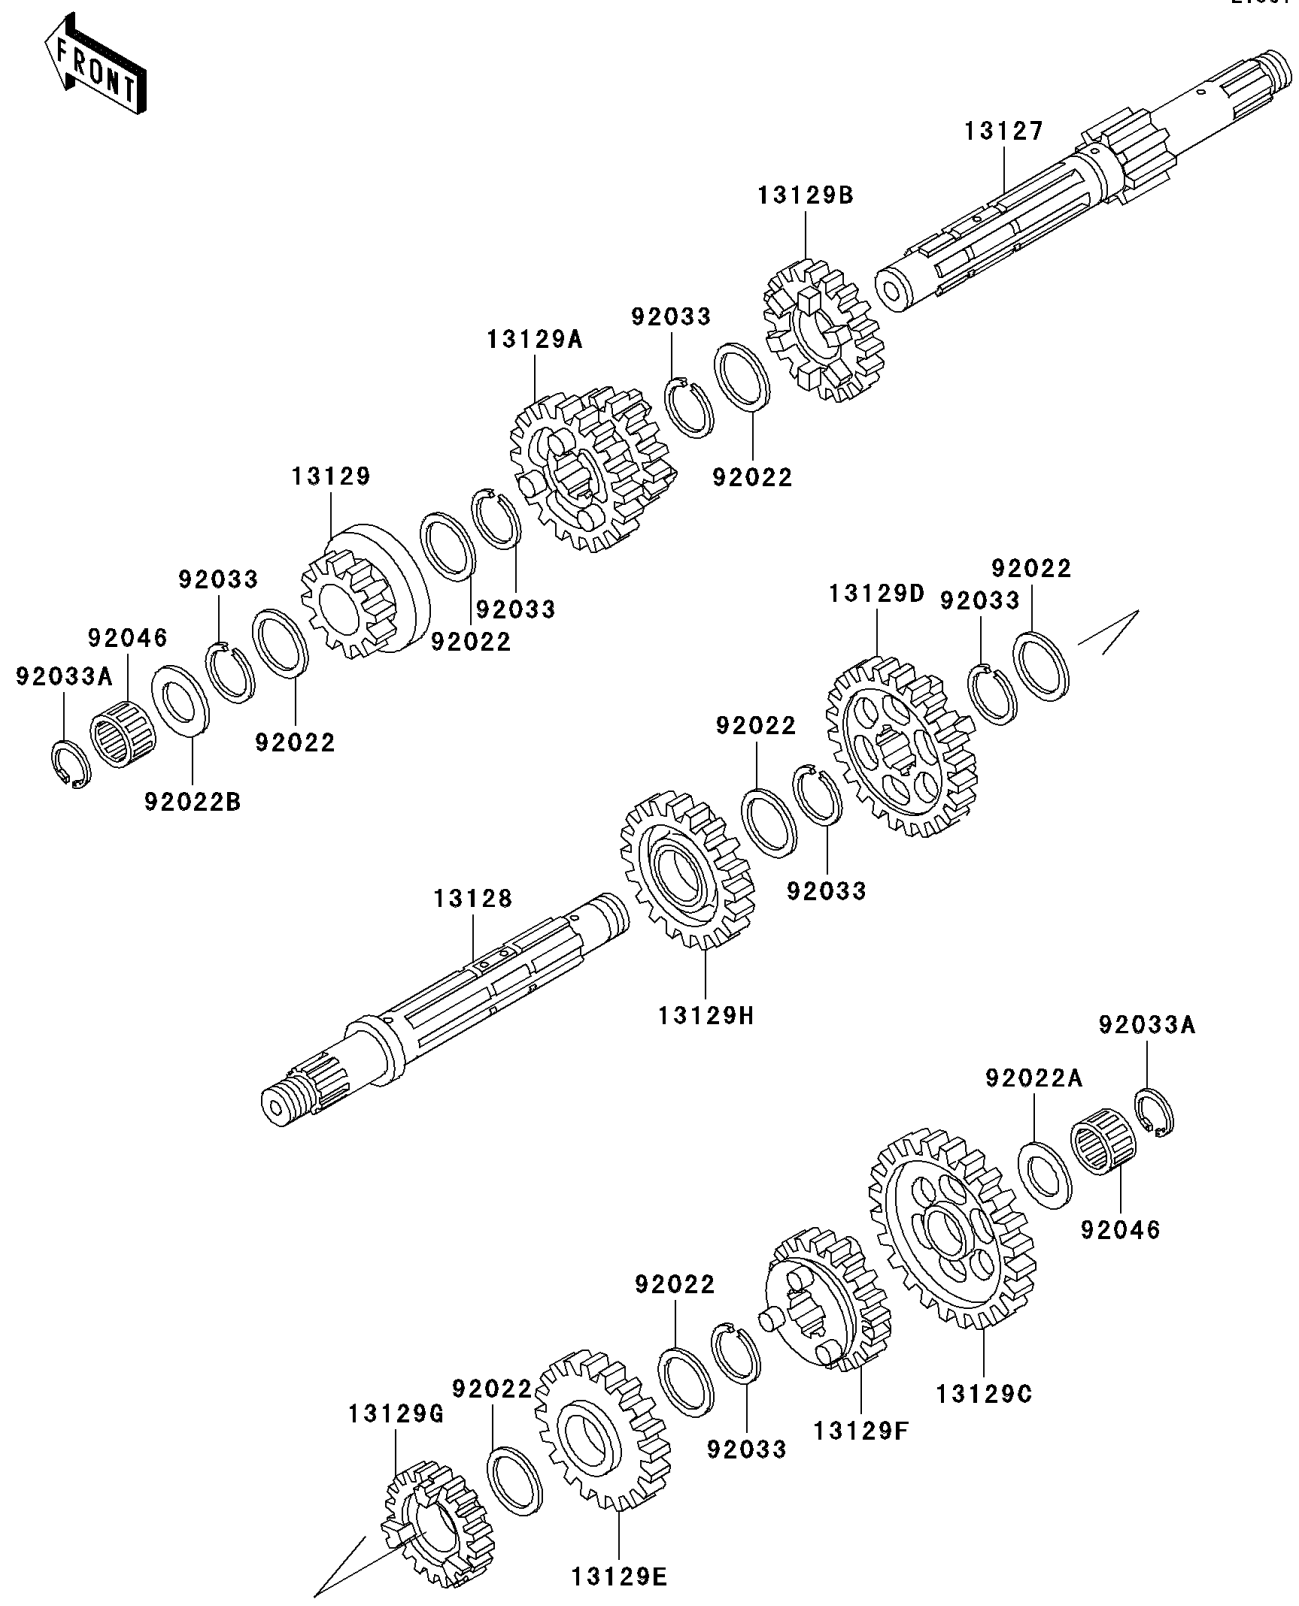

1999 Bayou 300 4X4 PARTS DIAGRAM

Transmission

E1361

1999 Bayou 300 4X4 PARTS LIST

Transmission

ITEM NAME	PART NUMBER	QUANTITY
SHAFT-TRANSMISSION INPUT,11T (Ref # 13127)	13127-1127	1
SHAFT-TRANSMISSION OUTPUT (Ref # 13128)	13128-1132	1
GEAR,INPUT 2ND,14T (Ref # 13129)	13129-1680	1
GEAR,INPUT TOP&3RD,26T&19T (Ref # 13129A)	13129-1681	1
GEAR,INPUT 4TH,23T (Ref # 13129B)	13129-1682	1
GEAR,OUTPUT LOW,34T (Ref # 13129C)	13129-1683	1
GEAR,OUTPUT 2ND,27T (Ref # 13129D)	13129-1684	1
GEAR,OUTPUT 3RD,26T (Ref # 13129E)	13129-1685	1
GEAR,OUTPUT 4TH,23T (Ref # 13129F)	13129-1686	1
GEAR,OUTPUT TOP,20T (Ref # 13129G)	13129-1687	1
GEAR-REVERSE,26T (Ref # 13129H)	13129-1688	1
WASHER,22.3X27X0.5 (Ref # 92022)	92022-198	7
WASHER,17.3X28X1 (Ref # 92022A)	92022-255	1
WASHER,17.3X30X1.4 (Ref # 92022B)	92022-270	1
RING-SNAP,20X25.5X1.2 (Ref # 92033)	92033-025	6
RING-SNAP (Ref # 92033A)	92033-032	2
BEARING-NEEDLE,K17X23X13.8 (Ref # 92046)	92046-1184	2