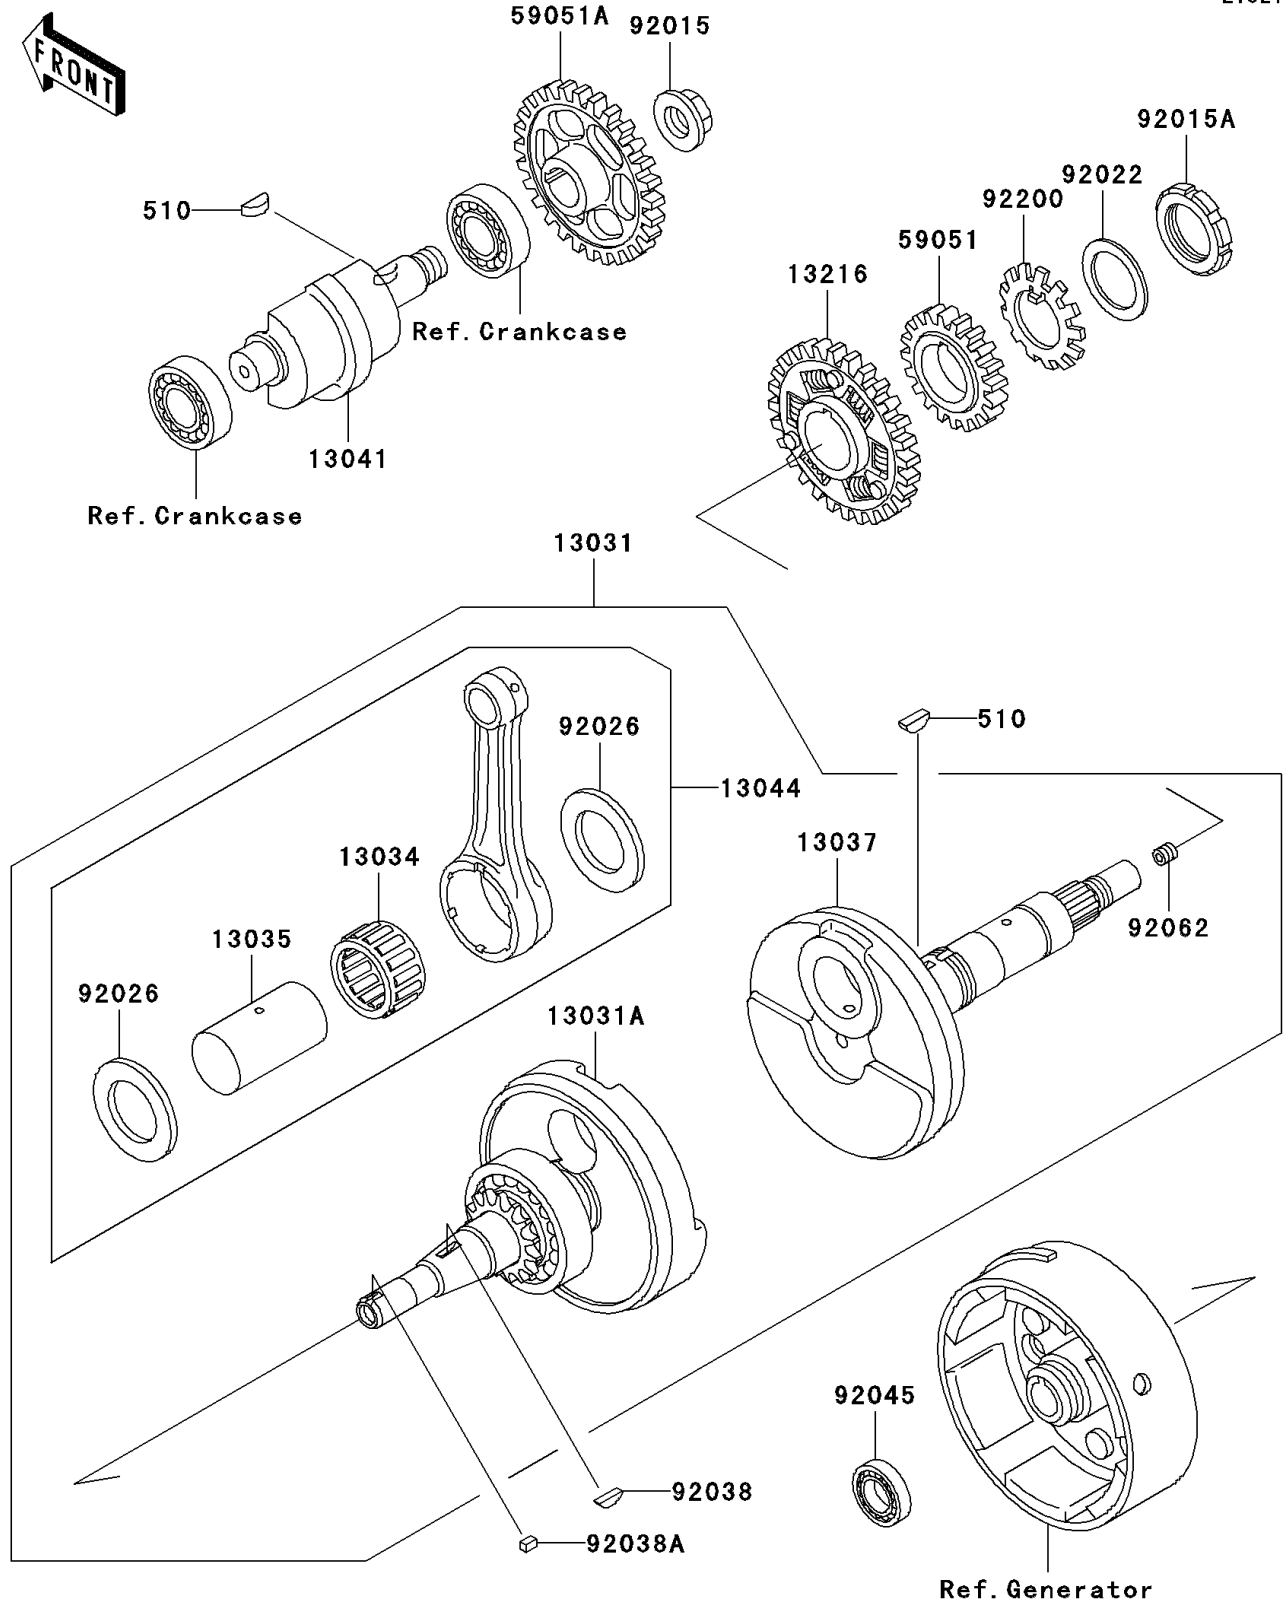

# 2002 Bayou 300 4X4 PARTS DIAGRAM

Crankshaft

E1321

## 2002 Bayou 300 4X4 PARTS LIST

### Crankshaft

ITEM NAME	PART NUMBER	QUANTITY
KEY-WOODRUFF (Ref # 510)	510A5100	2
CRANKSHAFT-COMP (Ref # 13031)	13031-1388	1
CRANKSHAFT-COMP,LH (Ref # 13031A)	13031-1402	1
BEARING-BIG END,PK32X43X22.4 (Ref # 13034)	13034-1061	1
PIN-CRANK (Ref # 13035)	13035-1067	1
CRANKSHAFT,RH (Ref # 13037)	13037-1499	1
BALANCER (Ref # 13041)	13041-1066	1
SET-CONNECTING ROD (Ref # 13044)	13044-5066	1
GEAR-COMP,BALANCER (Ref # 13216)	13216-1072	1
GEAR-SPUR,OIL PUMP,36T (Ref # 59051)	59051-1140	1
GEAR-SPUR,BALANCER,44T (Ref # 59051A)	59051-1141	1
NUT,16MM (Ref # 92015)	92015-1465	1
NUT,PUMP GEAR,30MM (Ref # 92015A)	92015-1511	1
WASHER,30.3X38X0.5 (Ref # 92022)	92022-1987	1
SPACER,32X51.5X1.2 (Ref # 92026)	92026-1232	2
KEY,WOODRUFF (Ref # 92038)	92038-001	1
KEY,SUNK (Ref # 92038A)	92038-1051	1
BEARING-BALL,6903C3 (Ref # 92045)	92045-1266	1
NOZZLE (Ref # 92062)	92062-1056	1
WASHER,PUMP GEAR (Ref # 92200)	92200-1203	1