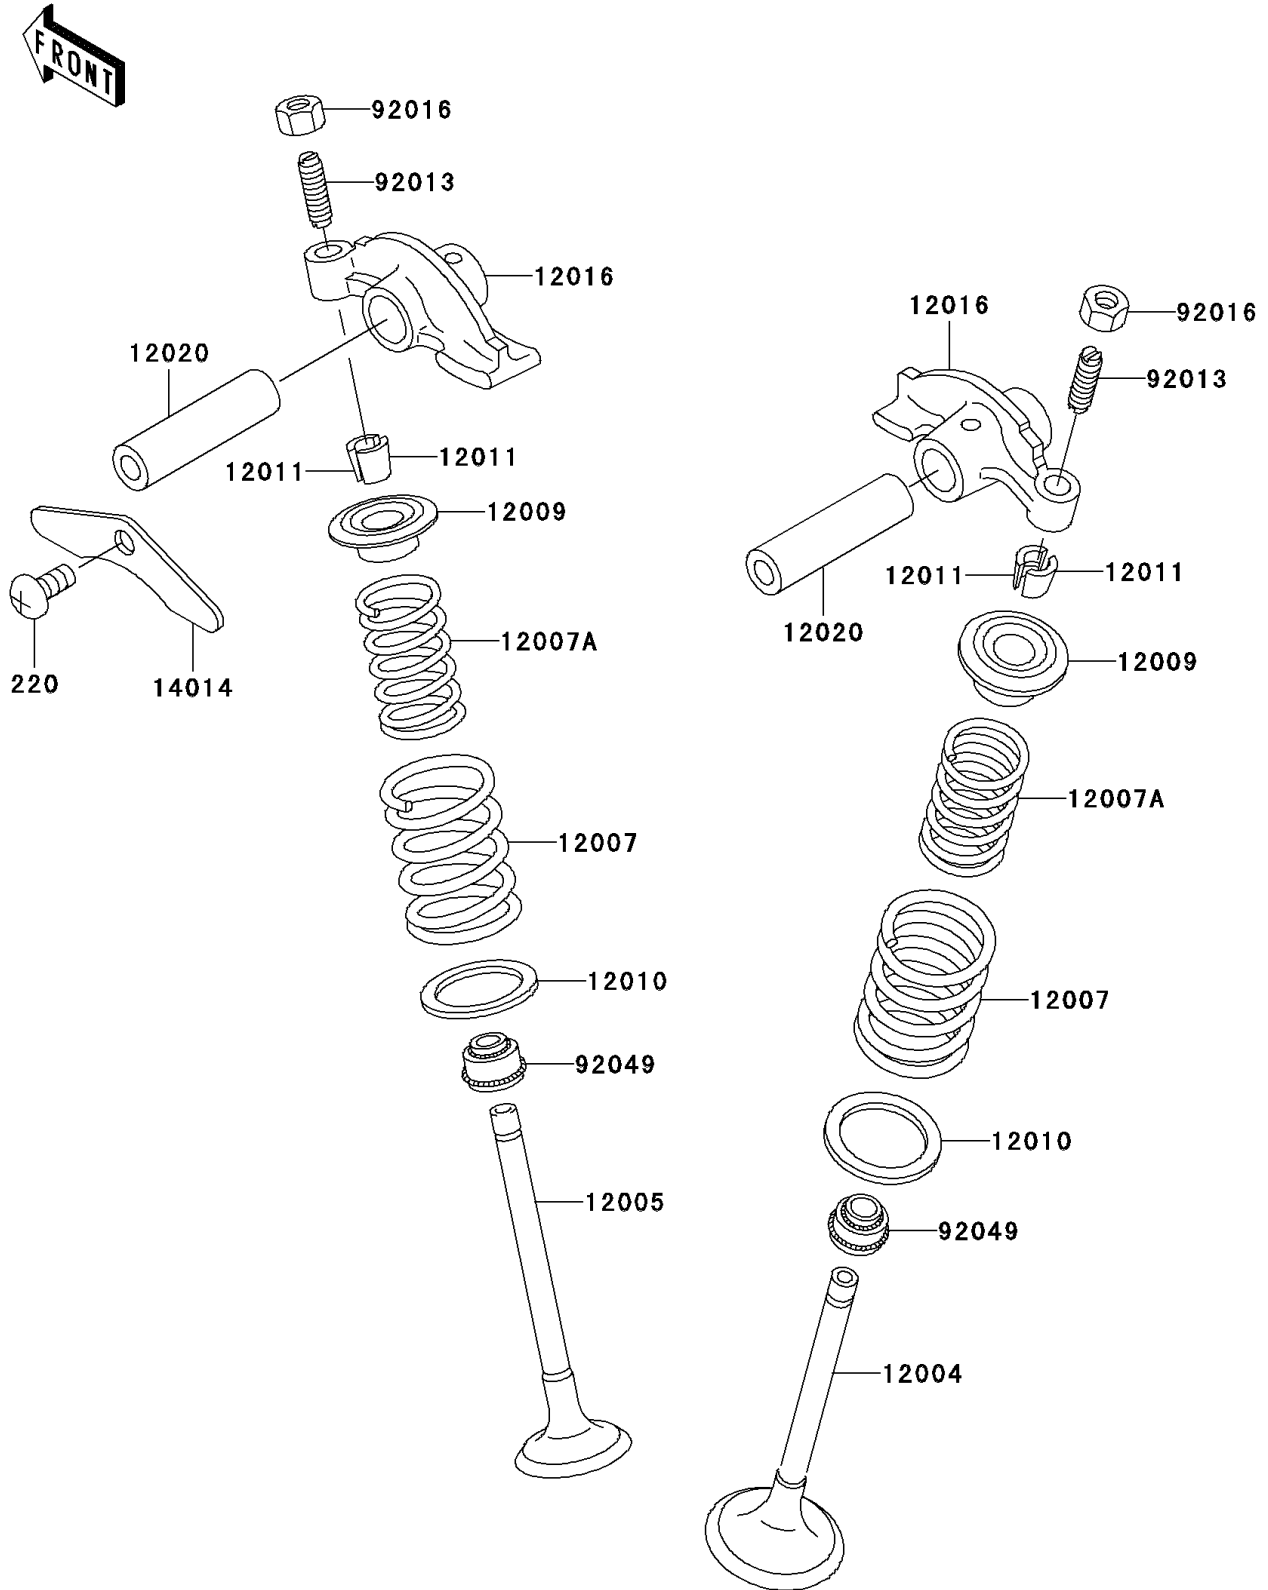

2002 Bayou 300 4X4 PARTS DIAGRAM

Valve(s)

E1210

2002 Bayou 300 4X4 PARTS LIST

Valve(s)

ITEM NAME	PART NUMBER	QUANTITY
SCREW-PAN-CROS,6X10 (Ref # 220)	220B0610	1
VALVE-INTAKE (Ref # 12004)	12004-1123	1
VALVE-EXHAUST (Ref # 12005)	12005-1005	1
SPRING-ENGINE VALVE,OUTER (Ref # 12007)	12007-013	1
SPRING-ENGINE VALVE,INNER (Ref # 12007A)	12007-014	1
RETAINER-VALVE SPRING (Ref # 12009)	12009-006	1
SEAT-SPRING,OUTER (Ref # 12010)	12010-005	1
COLLET,RETAINER (Ref # 12011)	12011-004	1
ARM-ROCKER (Ref # 12016)	12016-1078	1
SHAFT-ROCKER (Ref # 12020)	12020-004	1
PLATE-POSITION (Ref # 14014)	14014-034	1
SCREW,6MM (Ref # 92013)	92013-009	1
NUT,6MM (Ref # 92016)	92016-061	1
SEAL-OIL,RV37129.5 (Ref # 92049)	92049-016	1