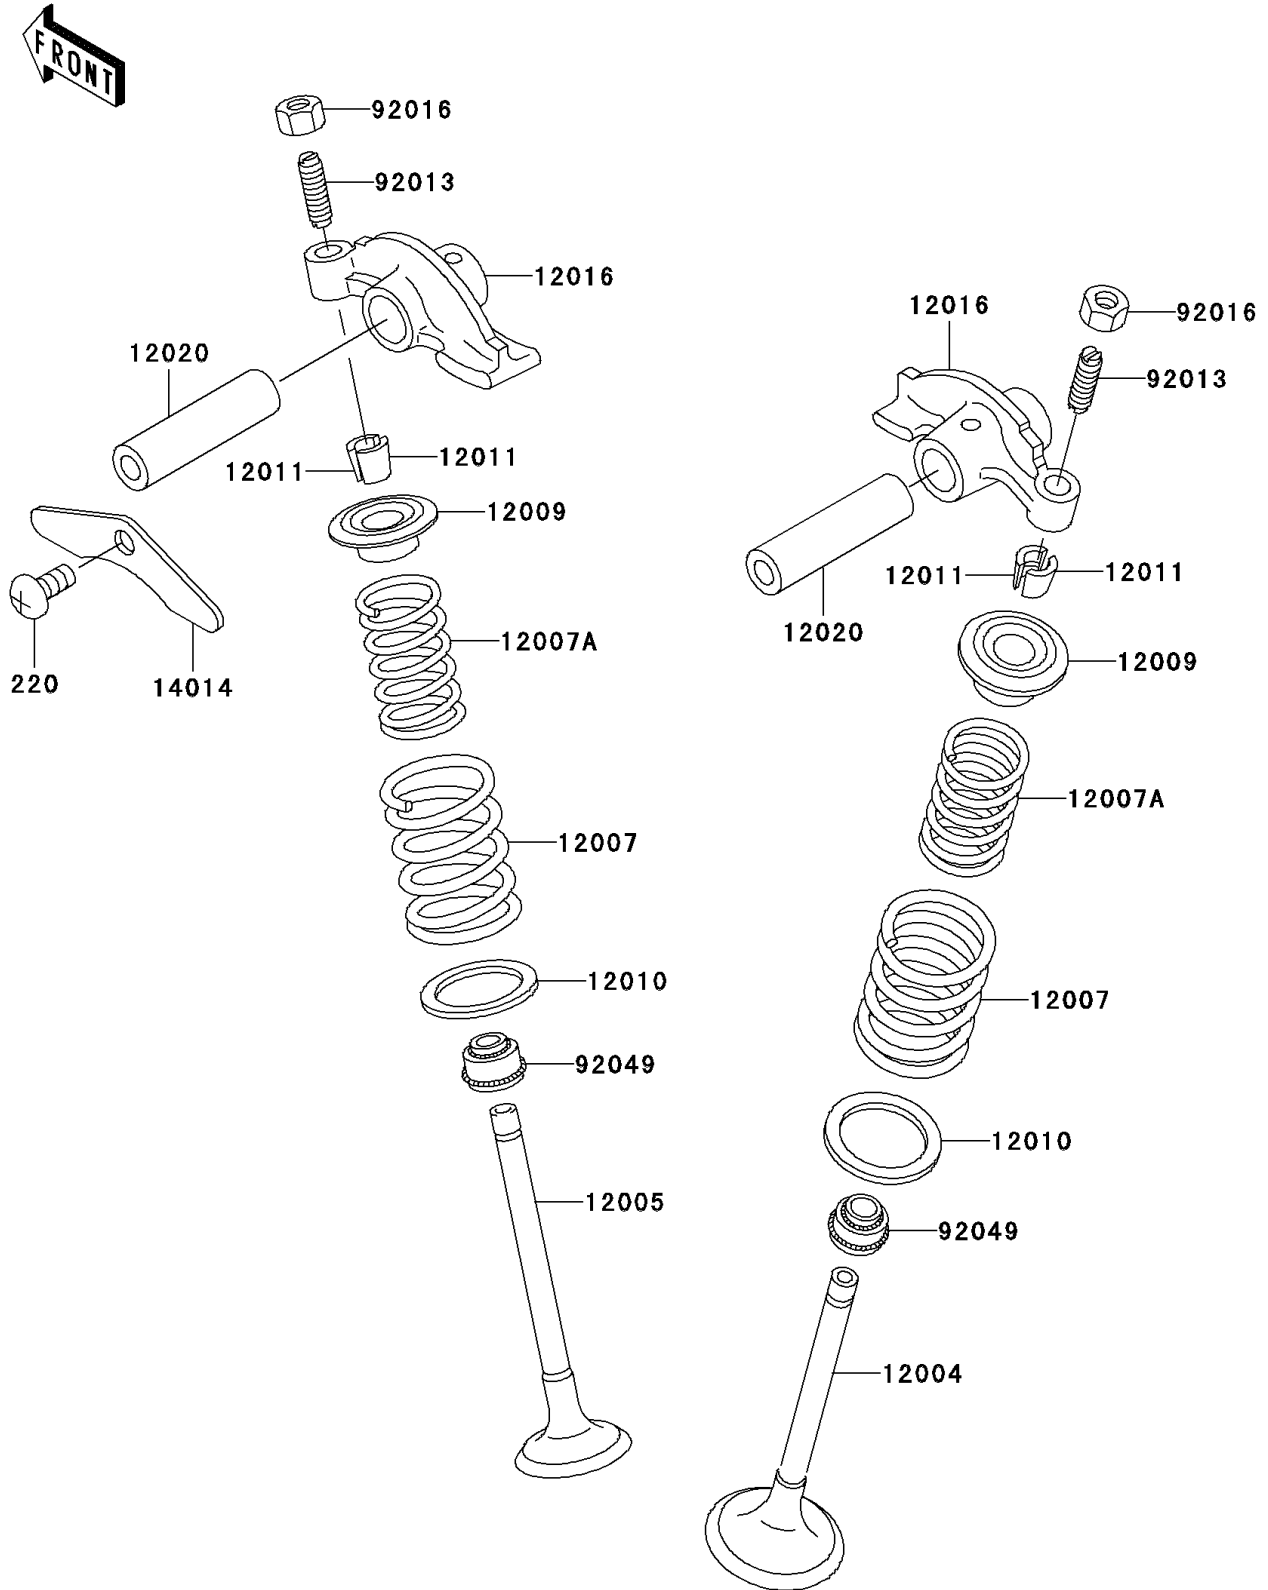

1999 Bayou 300 4X4 PARTS DIAGRAM

Valve(s)

E1210

1999 Bayou 300 4X4 PARTS LIST

Valve(s)

ITEM NAME	PART NUMBER	QUANTITY
SCREW-PAN-CROS,6X10 (Ref # 220)	220B0610	1
VALVE-INTAKE (Ref # 12004)	12004-1123	1
VALVE-EXHAUST (Ref # 12005)	12005-1005	1
SPRING-ENGINE VALVE,OUTER (Ref # 12007)	12007-013	2
SPRING-ENGINE VALVE,INNER (Ref # 12007A)	12007-014	2
RETAINER-VALVE SPRING (Ref # 12009)	12009-006	2
SEAT-SPRING,OUTER (Ref # 12010)	12010-005	2
COLLET,RETAINER (Ref # 12011)	12011-004	4
ARM-ROCKER (Ref # 12016)	12016-1078	2
SHAFT-ROCKER (Ref # 12020)	12020-004	2
PLATE-POSITION (Ref # 14014)	14014-034	1
SCREW,6MM (Ref # 92013)	92013-009	2
NUT,6MM (Ref # 92016)	92016-061	2
SEAL-OIL,RV37129.5 (Ref # 92049)	92049-016	2