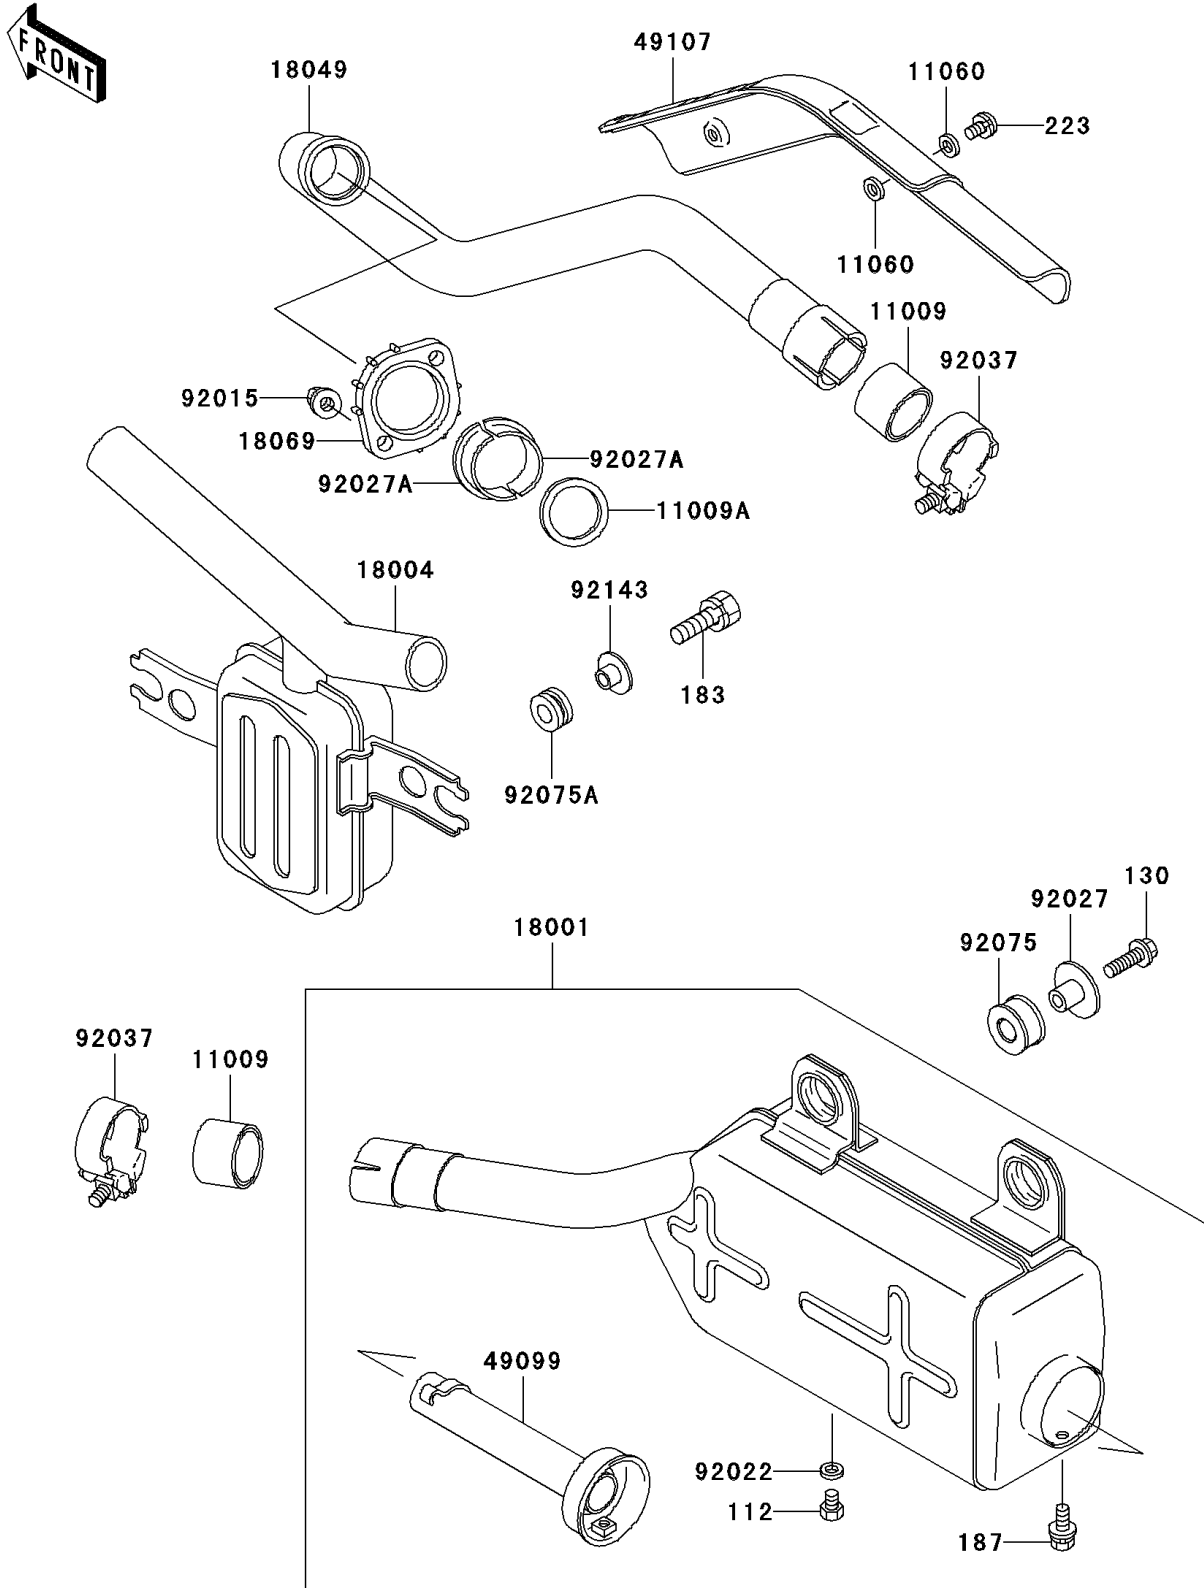

# 2002 Bayou 300 4X4 PARTS DIAGRAM

Muffler(s)

E1140

## 2002 Bayou 300 4X4 PARTS LIST

Muffler(s)

ITEM NAME	PART NUMBER	QUANTITY
BOLT-UPSET (Ref # 112)	112B0608	1
BOLT-FLANGED,8X30 (Ref # 130)	130J0830	2
BOLT-UPSET-WS-SMALL (Ref # 183)	183J0822	2
BOLT-UPSET-WSP (Ref # 187)	187B0612	1
SCREW-PAN-WS-CROS (Ref # 223)	223C0610	2
GASKET,EXHAUST PIPE CONNECTING (Ref # 11009)	11009-1718	2
GASKET,EXHAUST PIPE HOLDER (Ref # 11009A)	11009-1866	1
GASKET,6.2X11.5X1.5 (Ref # 11060)	11060-1109	4
MUFFLER (Ref # 18001)	18001-1700	1
CHAMBER-PREMUFLER (Ref # 18004)	18004-1061	1
PIPE-EXHAUST (Ref # 18049)	18049-1433	1
HOLDER-EXHAUST PIPE (Ref # 18069)	18069-1014	1
BAFFLE-PIPE MUFLER (Ref # 49099)	49099-1249	1
COVER-EXHAUST PIPE (Ref # 49107)	49107-1125	1
NUT,8MM (Ref # 92015)	92015-1402	2
WASHER,6.2X11X1 (Ref # 92022)	92022-304	1
COLLAR,MUFLER (Ref # 92027)	92027-1981	2
COLLAR,EXHAUST PIPE (Ref # 92027A)	92027-264	2
CLAMP (Ref # 92037)	92037-1956	2
DAMPER,MUFLER (Ref # 92075)	92075-1809	2
DAMPER (Ref # 92075A)	92075-1898	2
COLLAR,MUFLER FITTING (Ref # 92143)	92143-1069	2