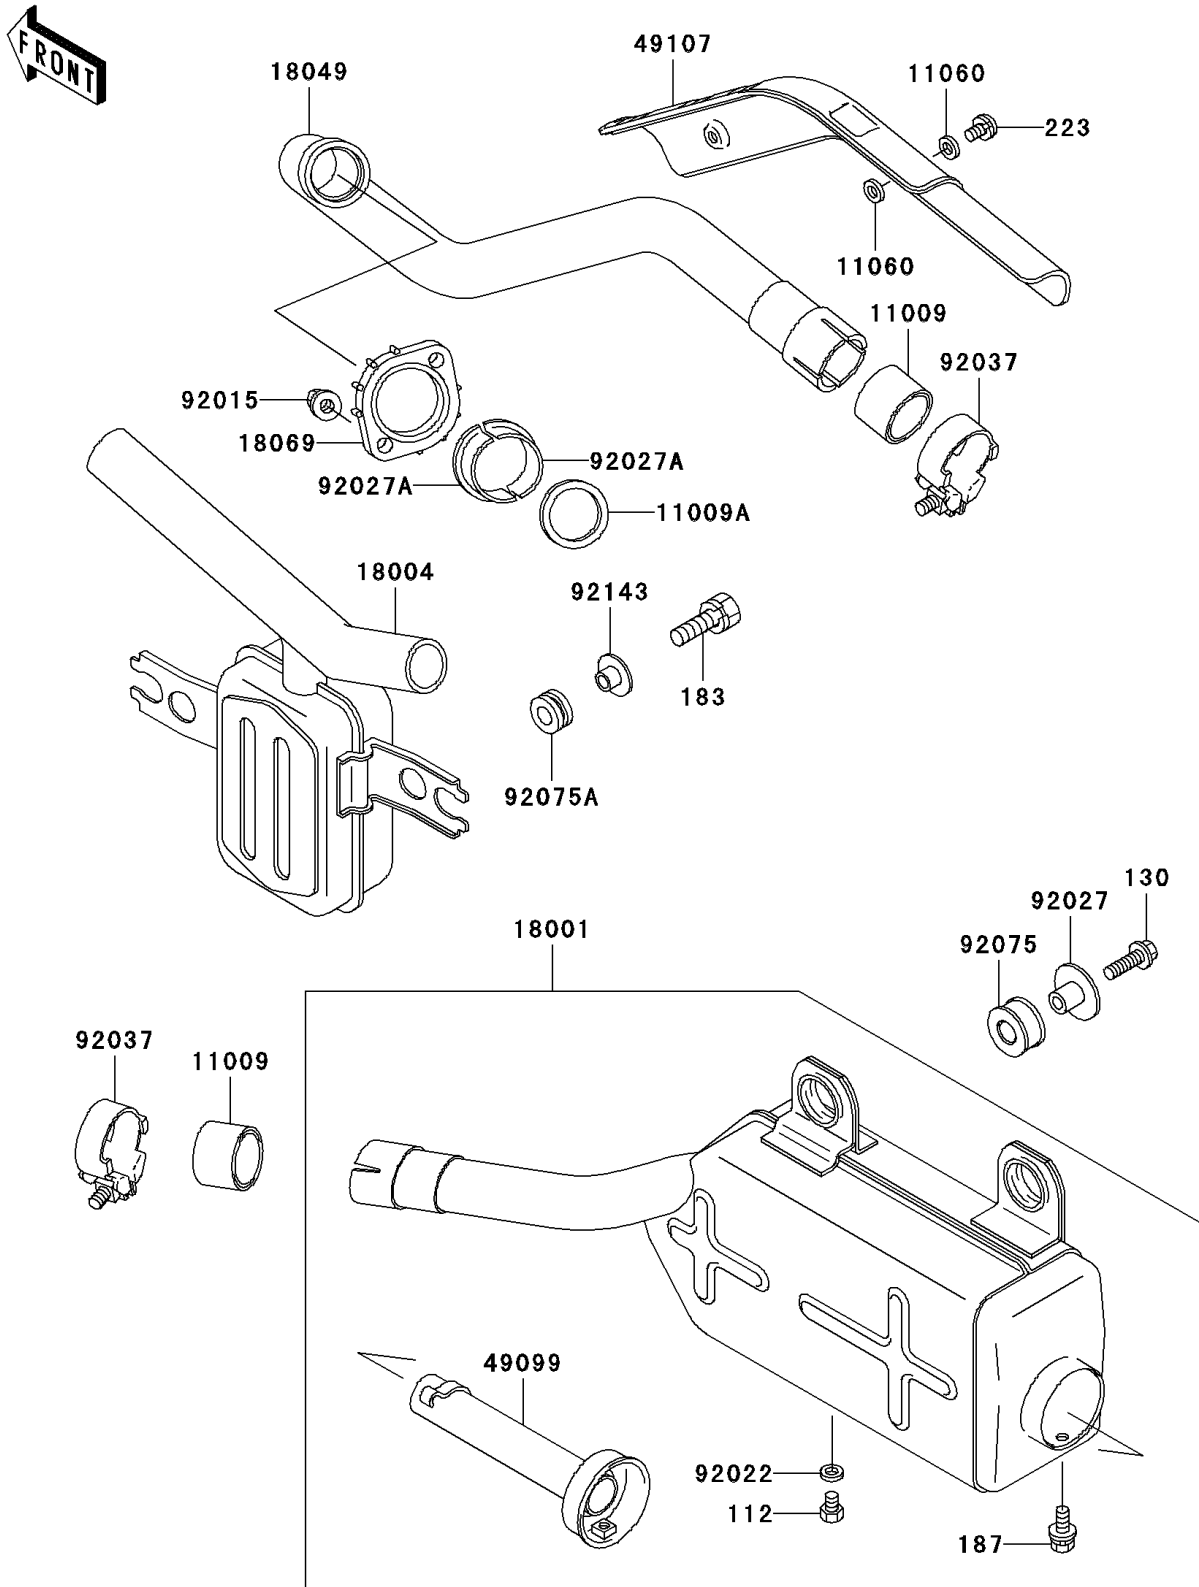

## 2002 Bayou 300 4X4 PARTS DIAGRAM

Muffler(s)

E1140

## 2002 Bayou 300 4X4 PARTS LIST

Muffler(s)

ITEM NAME	PART NUMBER	QUANTITY
BOLT-UPSET (Ref # 112)	112B0608	1
BOLT-FLANGED,8X30 (Ref # 130)	130J0830	1
BOLT-UPSET-WS-SMALL (Ref # 183)	183J0822	1
BOLT-UPSET-WSP (Ref # 187)	187B0612	1
SCREW-PAN-WS-CROS (Ref # 223)	223C0610	1
GASKET,EXHAUST PIPE CONNECTING (Ref # 11009)	11009-1718	1
GASKET,EXHAUST PIPE HOLDER (Ref # 11009A)	11009-1866	1
GASKET,6.2X11.5X1.5 (Ref # 11060)	11060-1109	1
MUFFLER (Ref # 18001)	18001-1700	1
CHAMBER-PREMUFLER (Ref # 18004)	18004-1061	1
PIPE-EXHAUST (Ref # 18049)	18049-1433	1
HOLDER-EXHAUST PIPE (Ref # 18069)	18069-1014	1
BAFFLE-PIPE MUFFLER (Ref # 49099)	49099-1249	1
COVER-EXHAUST PIPE (Ref # 49107)	49107-1125	1
NUT,8MM (Ref # 92015)	92015-1402	1
WASHER,6.2X11X1 (Ref # 92022)	92022-304	1
COLLAR,MUFFLER (Ref # 92027)	92027-1981	1
COLLAR,EXHAUST PIPE (Ref # 92027A)	92027-264	1
CLAMP (Ref # 92037)	92037-1956	1
DAMPER,MUFFLER (Ref # 92075)	92075-1809	1
DAMPER (Ref # 92075A)	92075-1898	1
COLLAR,MUFFLER FITTING (Ref # 92143)	92143-1069	1