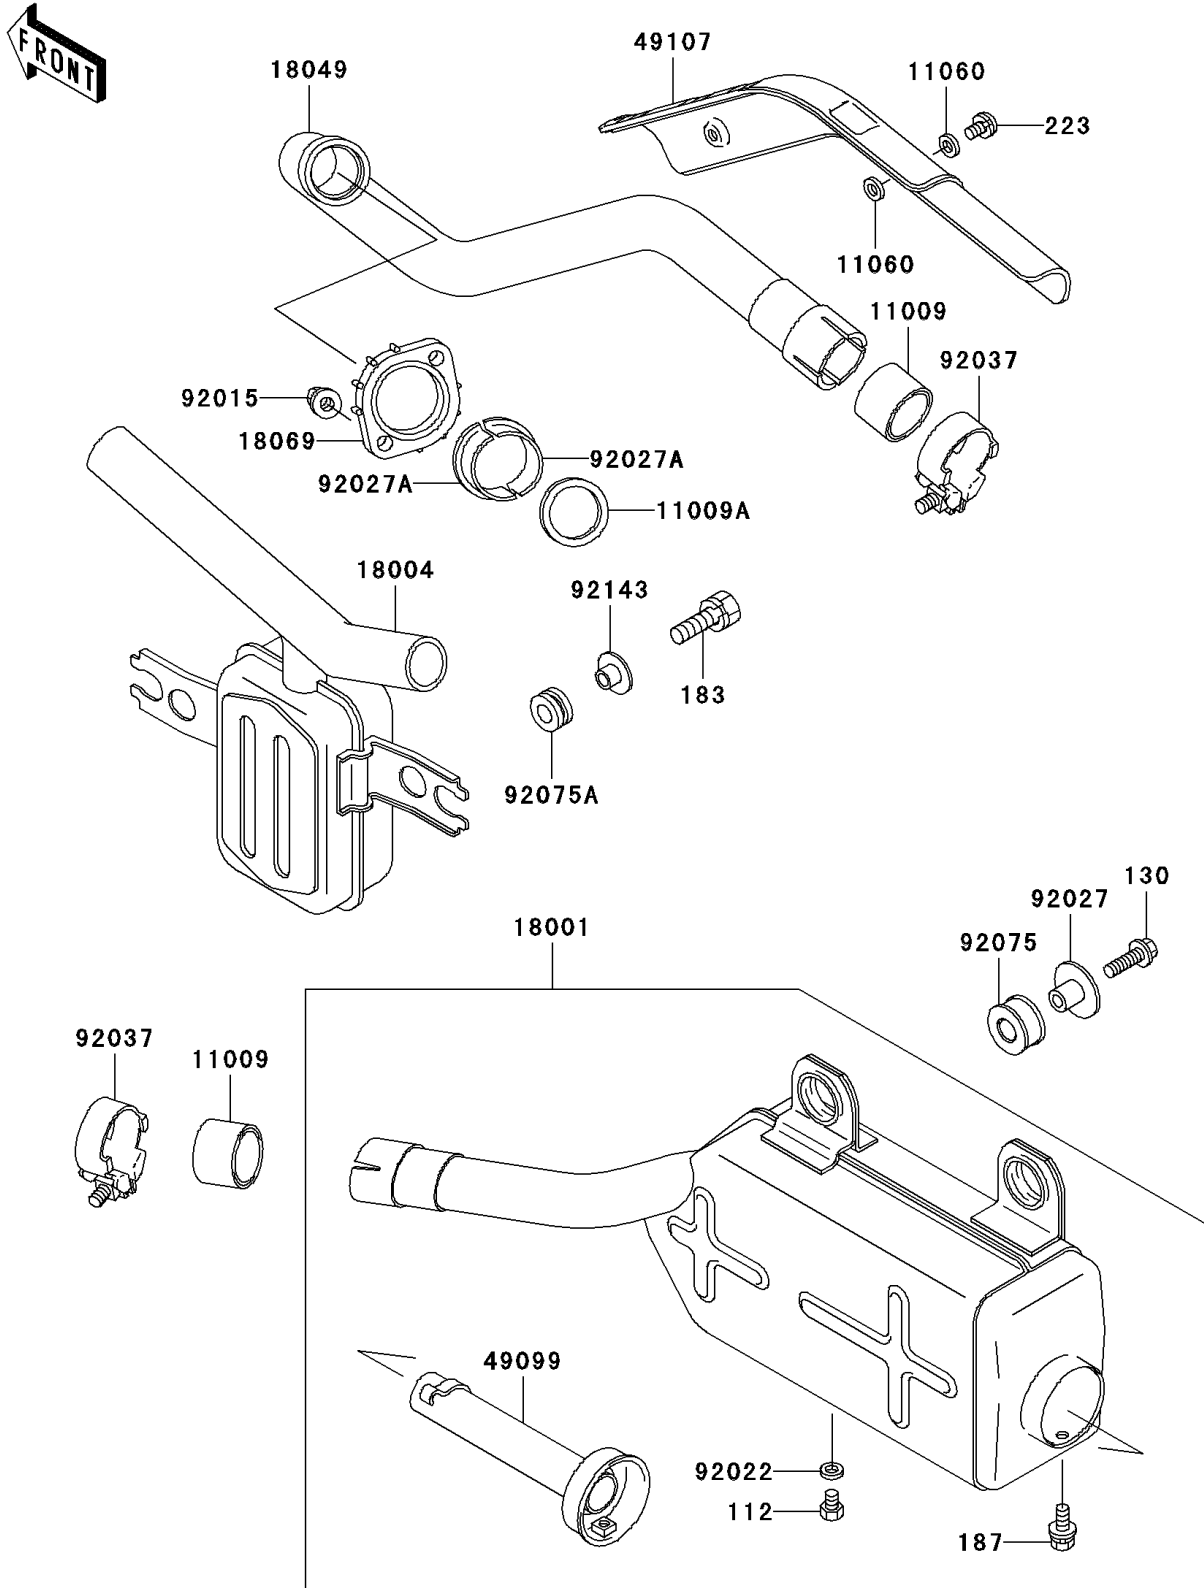

2001 Bayou 300 4X4 PARTS DIAGRAM

Muffler(s)

E1140

2001 Bayou 300 4X4 PARTS LIST

Muffler(s)

ITEM NAME	PART NUMBER	QUANTITY
BOLT-UPSET (Ref # 112)	112B0608	1
BOLT-FLANGED,8X30 (Ref # 130)	130J0830	2
BOLT-UPSET-WS-SMALL (Ref # 183)	183J0822	2
BOLT-UPSET-WSP (Ref # 187)	187B0612	1
SCREW-PAN-WS-CROS (Ref # 223)	223C0610	2
GASKET,EXHAUST PIPE CONNECTING (Ref # 11009)	11009-1718	2
GASKET,EXHAUST PIPE HOLDER (Ref # 11009A)	11009-1866	1
GASKET,6.2X11.5X1.5 (Ref # 11060)	11060-1109	4
MUFFLER (Ref # 18001)	18001-1700	1
CHAMBER-PREMUFLER (Ref # 18004)	18004-1061	1
PIPE-EXHAUST (Ref # 18049)	18049-1433	1
HOLDER-EXHAUST PIPE (Ref # 18069)	18069-1014	1
BAFFLE-PIPE MUFLER (Ref # 49099)	49099-1249	1
COVER-EXHAUST PIPE (Ref # 49107)	49107-1125	1
NUT,8MM (Ref # 92015)	92015-1402	2
WASHER,6.2X11X1 (Ref # 92022)	92022-304	1
COLLAR,MUFLER (Ref # 92027)	92027-1981	2
COLLAR,EXHAUST PIPE (Ref # 92027A)	92027-264	2
CLAMP (Ref # 92037)	92037-1956	2
DAMPER,MUFLER (Ref # 92075)	92075-1809	2
DAMPER (Ref # 92075A)	92075-1898	2
COLLAR,MUFLER FITTING (Ref # 92143)	92143-1069	2