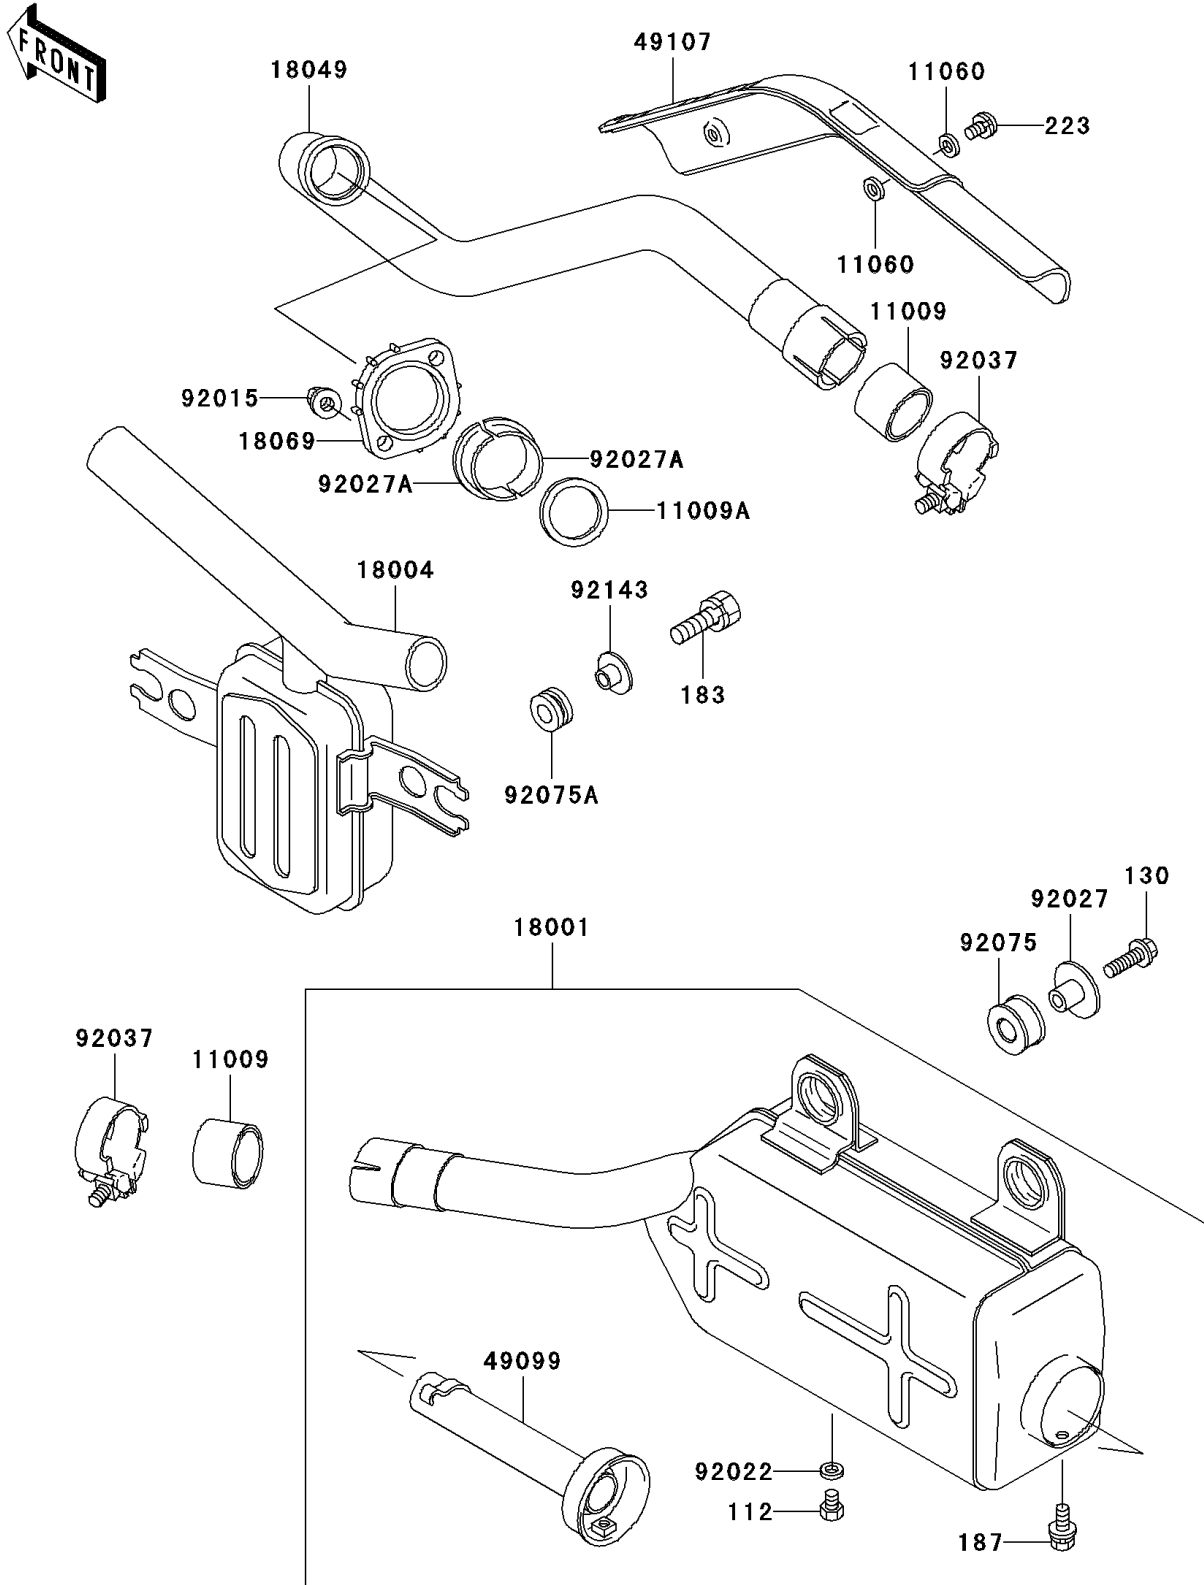

# 1999 Bayou 300 4X4 PARTS DIAGRAM

Muffler(s)

E1140

# 1999 Bayou 300 4X4 PARTS LIST

## Muffler(s)

ITEM NAME	PART NUMBER	QUANTITY
BOLT-UPSET (Ref # 112)	112B0608	1
BOLT-FLANGED,8X30 (Ref # 130)	130J0830	2
BOLT-UPSET-WS-SMALL (Ref # 183)	183J0822	2
BOLT-UPSET-WSP (Ref # 187)	187B0612	1
SCREW-PAN-WS-CROS (Ref # 223)	223C0610	2
GASKET,EXHAUST PIPE CONNECTING (Ref # 11009)	11009-1718	2
GASKET,EXHAUST PIPE HOLDER (Ref # 11009A)	11009-1866	1
GASKET,6.2X11.5X1.5 (Ref # 11060)	11060-1109	4
MUFFLER (Ref # 18001)	18001-1700	1
CHAMBER-PREMUFLER (Ref # 18004)	18004-1061	1
PIPE-EXHAUST (Ref # 18049)	18049-1433	1
HOLDER-EXHAUST PIPE (Ref # 18069)	18069-1014	1
BAFFLE-PIPE MUFLER (Ref # 49099)	49099-1249	1
COVER-EXHAUST PIPE (Ref # 49107)	49107-1125	1
NUT,8MM (Ref # 92015)	92015-1402	2
WASHER,6.2X11X1 (Ref # 92022)	92022-304	1
COLLAR,MUFLER (Ref # 92027)	92027-1981	2
COLLAR,EXHAUST PIPE (Ref # 92027A)	92027-264	2
CLAMP (Ref # 92037)	92037-1956	2
DAMPER,MUFLER (Ref # 92075)	92075-1809	2
DAMPER (Ref # 92075A)	92075-1898	2
COLLAR,MUFLER FITTING (Ref # 92143)	92143-1069	2