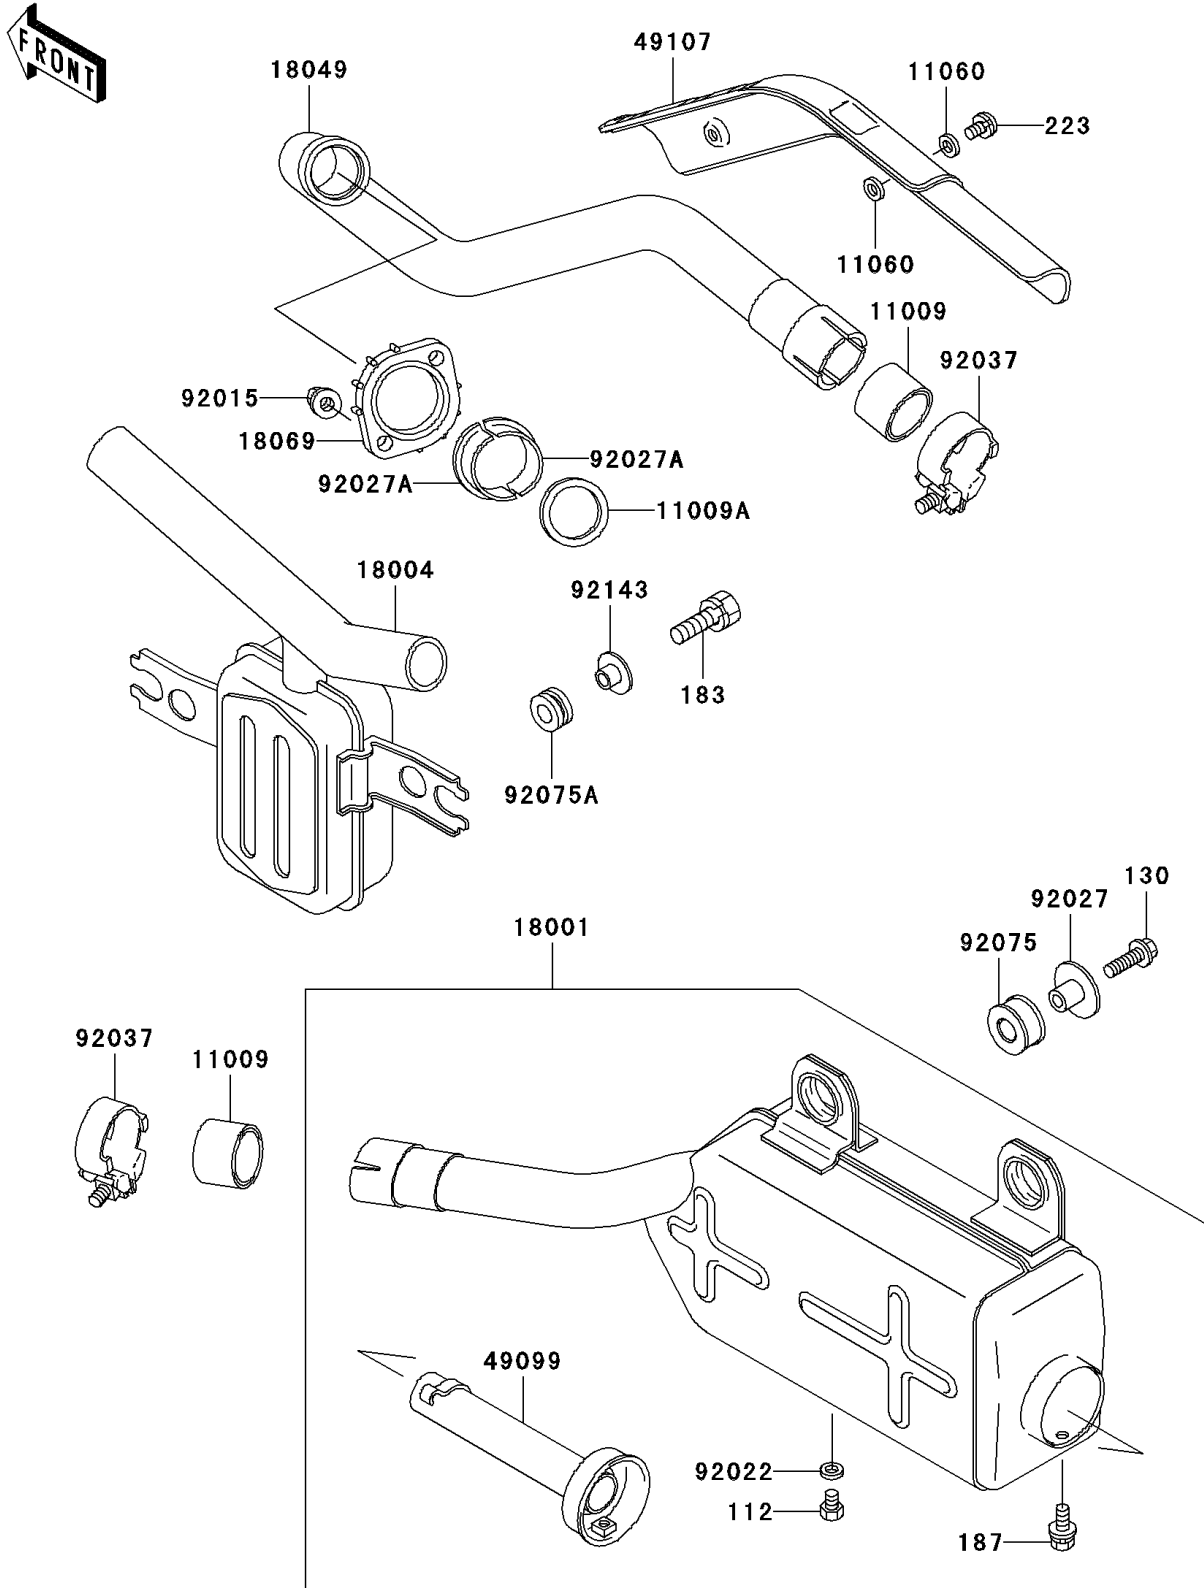

# 1999 Bayou 300 4X4 PARTS DIAGRAM

Muffler(s)

E1140

# 1999 Bayou 300 4X4 PARTS LIST

Muffler(s)

ITEM NAME	PART NUMBER	QUANTITY
BOLT-UPSET (Ref # 112)	112B0608	1
BOLT-FLANGED,8X30 (Ref # 130)	130J0830	2
BOLT-UPSET-WS-SMALL (Ref # 183)	183J0822	2
BOLT-UPSET-WSP (Ref # 187)	187B0612	1
SCREW-PAN-WS-CROS (Ref # 223)	223C0610	2
GASKET,EXHAUST PIPE CONNECTING (Ref # 11009)	11009-1718	2
GASKET,EXHAUST PIPE HOLDER (Ref # 11009A)	11009-1866	1
GASKET,6.2X11.5X1.5 (Ref # 11060)	11060-1109	4
MUFFLER (Ref # 18001)	18001-1700	1
CHAMBER-PREMUFLER (Ref # 18004)	18004-1061	1
PIPE-EXHAUST (Ref # 18049)	18049-1433	1
HOLDER-EXHAUST PIPE (Ref # 18069)	18069-1014	1
BAFFLE-PIPE MUFLER (Ref # 49099)	49099-1249	1
COVER-EXHAUST PIPE (Ref # 49107)	49107-1125	1
NUT,8MM (Ref # 92015)	92015-1402	2
WASHER,6.2X11X1 (Ref # 92022)	92022-304	1
COLLAR,MUFLER (Ref # 92027)	92027-1981	2
COLLAR,EXHAUST PIPE (Ref # 92027A)	92027-264	2
CLAMP (Ref # 92037)	92037-1956	2
DAMPER,MUFLER (Ref # 92075)	92075-1809	2
DAMPER (Ref # 92075A)	92075-1898	2
COLLAR,MUFLER FITTING (Ref # 92143)	92143-1069	2