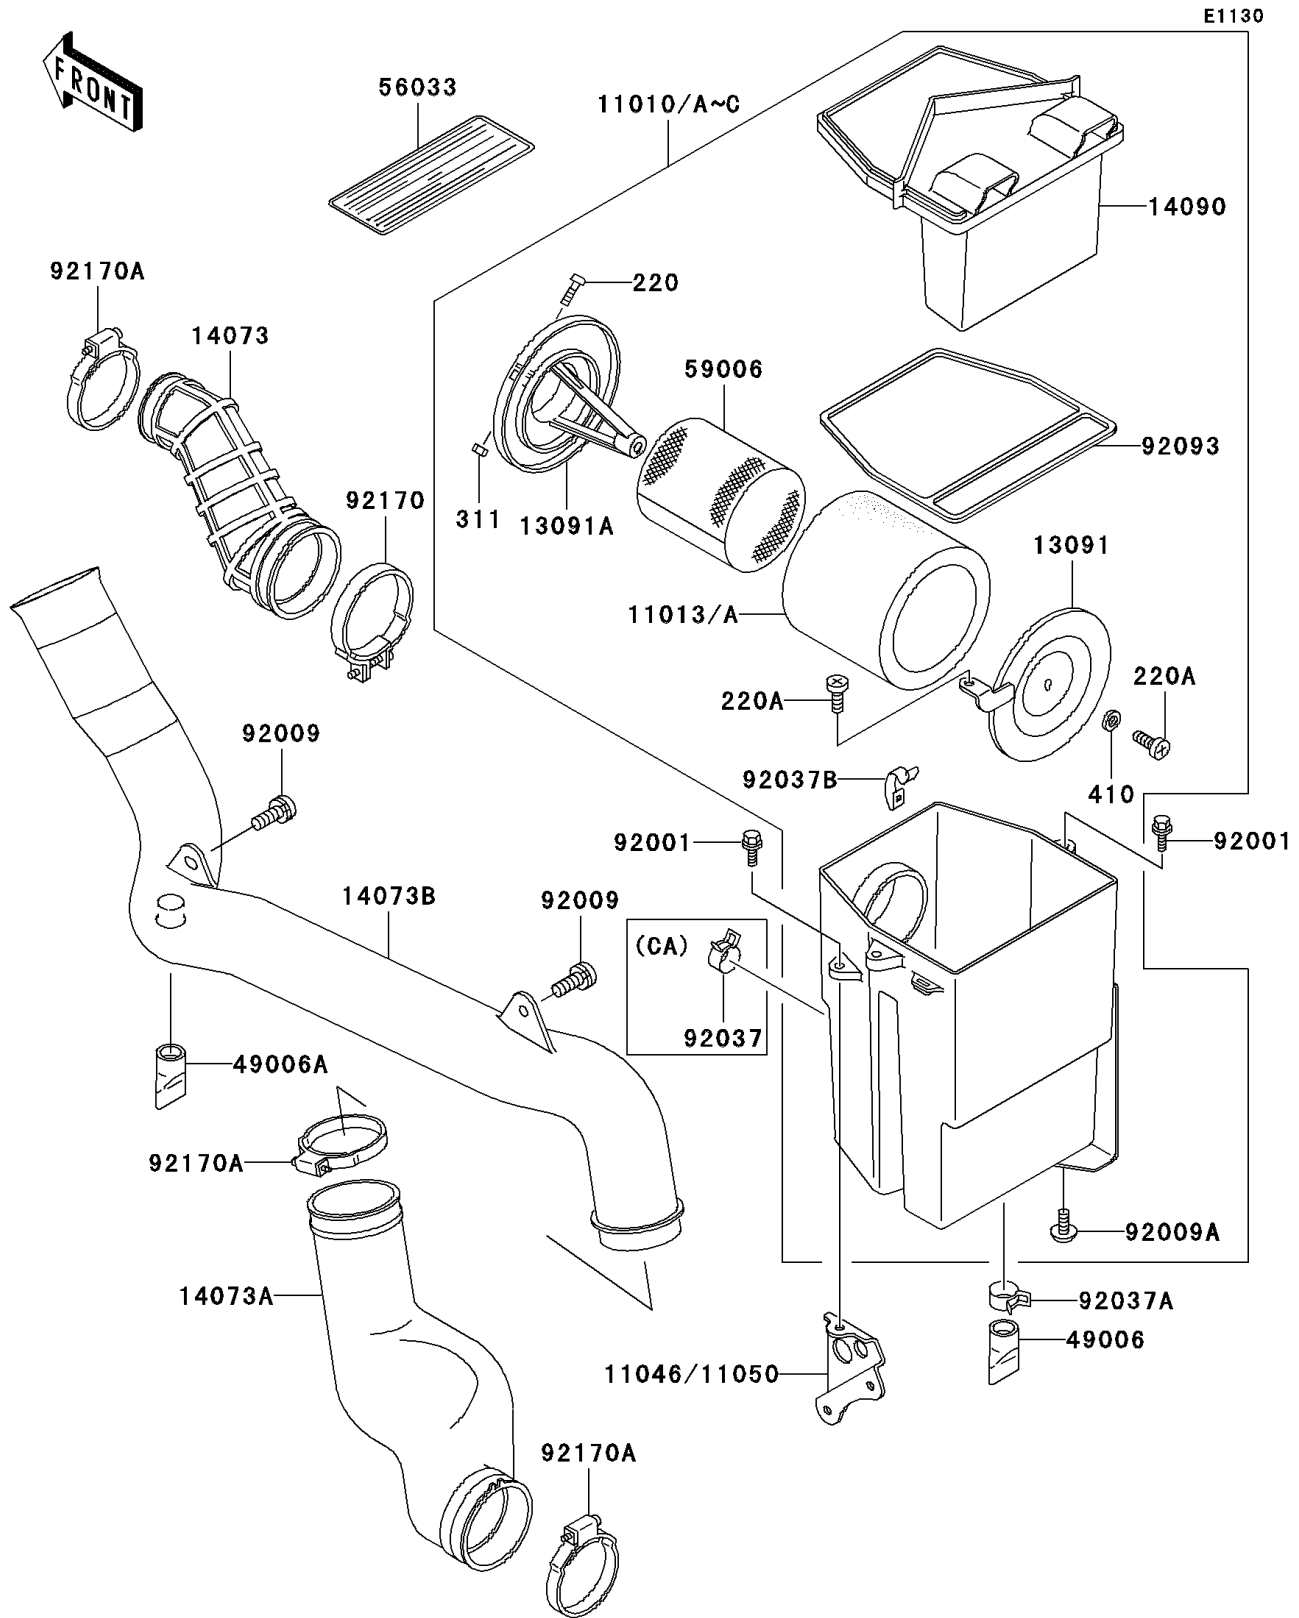

2002 Bayou 300 4X4 PARTS DIAGRAM

Air Cleaner

2002 Bayou 300 4X4 PARTS LIST

Air Cleaner

ITEM NAME	PART NUMBER	QUANTITY
SCREW-PAN-CROS (Ref # 220)	220B0516	1
SCREW-PAN-CROS,6X14 (Ref # 220A)	220B0614	2
NUT-HEX (Ref # 311)	311B0500	1
WASHER-PLAIN-SMALL,6MM (Ref # 410)	410B0600	1
ELEMENT-AIR FILTER (Ref # 11013A)	11013-1275	1
BRACKET (Ref # 11050)	11050-1979	1
HOLDER,ELEMENT (Ref # 13091)	13091-1488	1
HOLDER,AIR FILTER ELEMENT (Ref # 13091A)	13091-1565	1
DUCT,AIR (Ref # 14073)	14073-1359	1
DUCT,AIR FILTER (Ref # 14073A)	14073-1676	1
DUCT,SNORKEL (Ref # 14073B)	14073-1677	1
COVER,AIR FILTER (Ref # 14090)	14090-1775	1
BOOT (Ref # 49006)	49006-1199	1
BOOT (Ref # 49006A)	49006-1292	1
LABEL-MANUAL,MAINTENANCE (Ref # 56033)	56033-1079	1
ARRESTER-FLAME (Ref # 59006)	59006-1052	1
BOLT,6X20 (Ref # 92001)	92001-1460	3
SCREW,6X16 (Ref # 92009)	92009-1276	2
SCREW,TAPPING,5X10 (Ref # 92009A)	92009-1332	2
CLAMP (Ref # 92037A)	92037-1460	1
CLAMP,AIR FILTER (Ref # 92037B)	92037-1783	4
SEAL,AIR FILTER (Ref # 92093)	92093-1241	1
CLAMP (Ref # 92170)	92170-1149	1
CLAMP (Ref # 92170A)	92170-1674	3
FILTER-ASSY-AIR (Ref # 11010B)	11010-1650	1
FILTER-ASSY-AIR (Ref # 11010C)	11010-1651	1
CLAMP (Ref # 92037)	92037-1181	1