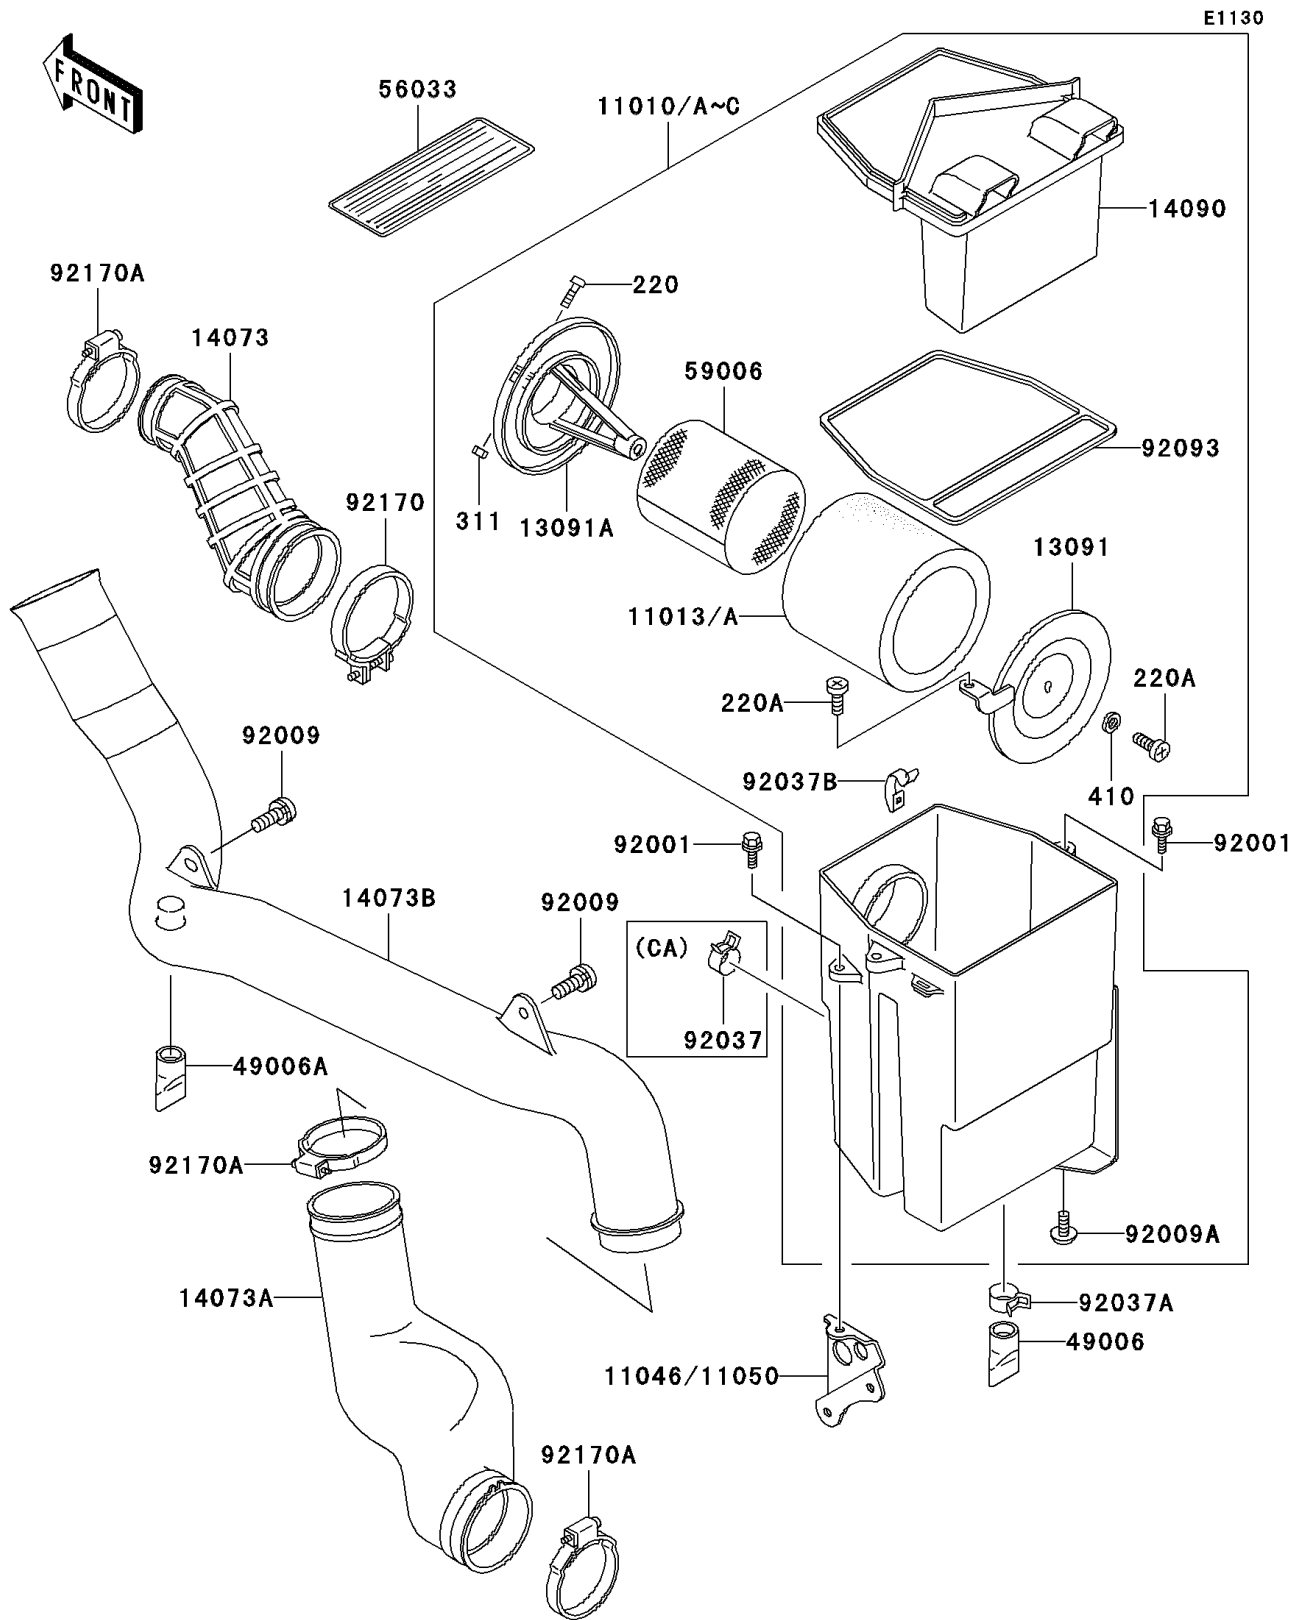

# 1999 Bayou 300 4X4 PARTS DIAGRAM

Air Cleaner

# 1999 Bayou 300 4X4 PARTS LIST

## Air Cleaner

ITEM NAME	PART NUMBER	QUANTITY
SCREW-PAN-CROS (Ref # 220)	220B0516	1
SCREW-PAN-CROS,6X14 (Ref # 220A)	220B0614	2
NUT-HEX (Ref # 311)	311B0500	1
WASHER-PLAIN-SMALL,6MM (Ref # 410)	410B0600	1
ELEMENT-AIR FILTER (Ref # 11013A)	11013-1275	1
BRACKET (Ref # 11050)	11050-1979	1
HOLDER,ELEMENT (Ref # 13091)	13091-1488	1
HOLDER,AIR FILTER ELEMENT (Ref # 13091A)	13091-1565	1
DUCT,AIR (Ref # 14073)	14073-1359	1
DUCT,AIR FILTER (Ref # 14073A)	14073-1676	1
DUCT,SNORKEL (Ref # 14073B)	14073-1677	1
COVER,AIR FILTER (Ref # 14090)	14090-1775	1
BOOT (Ref # 49006)	49006-1199	1
BOOT (Ref # 49006A)	49006-1292	1
LABEL-MANUAL,MAINTENANCE (Ref # 56033)	56033-1079	1
ARRESTER-FLAME (Ref # 59006)	59006-1052	1
BOLT,6X20 (Ref # 92001)	92001-1460	3
SCREW,6X16 (Ref # 92009)	92009-1276	2
SCREW,TAPPING,5X10 (Ref # 92009A)	92009-1332	2
CLAMP (Ref # 92037A)	92037-1460	1
CLAMP,AIR FILTER (Ref # 92037B)	92037-1783	4
SEAL,AIR FILTER (Ref # 92093)	92093-1241	1
CLAMP (Ref # 92170)	92170-1149	1
CLAMP (Ref # 92170A)	92170-1674	3
FILTER-ASSY-AIR (Ref # 11010B)	11010-1650	1
FILTER-ASSY-AIR (Ref # 11010C)	11010-1651	1
CLAMP (Ref # 92037)	92037-1181	1