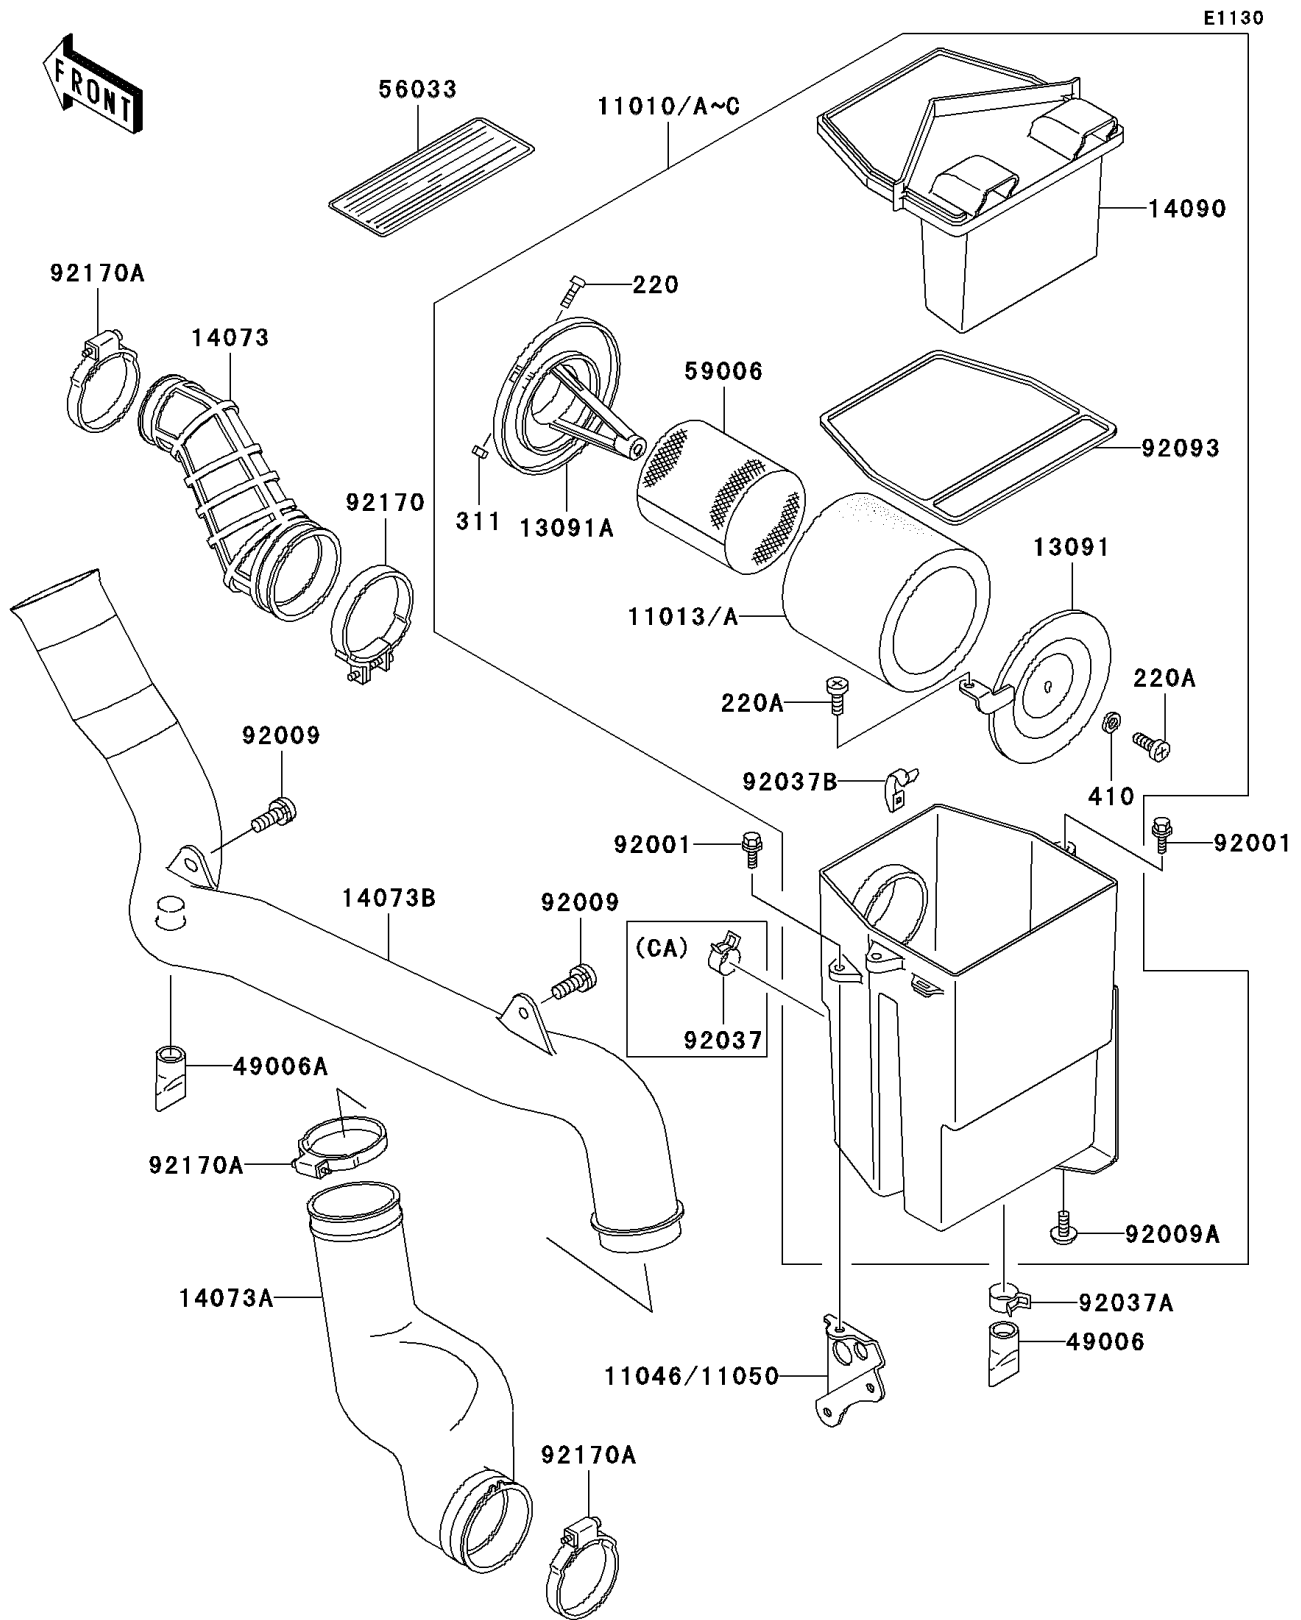

1999 Bayou 300 4X4 PARTS DIAGRAM

Air Cleaner

1999 Bayou 300 4X4 PARTS LIST

Air Cleaner

ITEM NAME	PART NUMBER	QUANTITY
SCREW-PAN-CROS (Ref # 220)	220B0516	1
SCREW-PAN-CROS,6X14 (Ref # 220A)	220B0614	2
NUT-HEX (Ref # 311)	311B0500	1
WASHER-PLAIN-SMALL,6MM (Ref # 410)	410B0600	1
ELEMENT-AIR FILTER (Ref # 11013A)	11013-1275	1
BRACKET (Ref # 11050)	11050-1979	1
HOLDER,ELEMENT (Ref # 13091)	13091-1488	1
HOLDER,AIR FILTER ELEMENT (Ref # 13091A)	13091-1565	1
DUCT,AIR (Ref # 14073)	14073-1359	1
DUCT,AIR FILTER (Ref # 14073A)	14073-1676	1
DUCT,SNORKEL (Ref # 14073B)	14073-1677	1
COVER,AIR FILTER (Ref # 14090)	14090-1775	1
BOOT (Ref # 49006)	49006-1199	1
BOOT (Ref # 49006A)	49006-1292	1
LABEL-MANUAL,MAINTENANCE (Ref # 56033)	56033-1079	1
ARRESTER-FLAME (Ref # 59006)	59006-1052	1
BOLT,6X20 (Ref # 92001)	92001-1460	3
SCREW,6X16 (Ref # 92009)	92009-1276	2
SCREW,TAPPING,5X10 (Ref # 92009A)	92009-1332	2
CLAMP (Ref # 92037A)	92037-1460	1
CLAMP,AIR FILTER (Ref # 92037B)	92037-1783	4
SEAL,AIR FILTER (Ref # 92093)	92093-1241	1
CLAMP (Ref # 92170)	92170-1149	1
CLAMP (Ref # 92170A)	92170-1674	3
FILTER-ASSY-AIR (Ref # 11010B)	11010-1650	1
FILTER-ASSY-AIR (Ref # 11010C)	11010-1651	1
CLAMP (Ref # 92037)	92037-1181	1