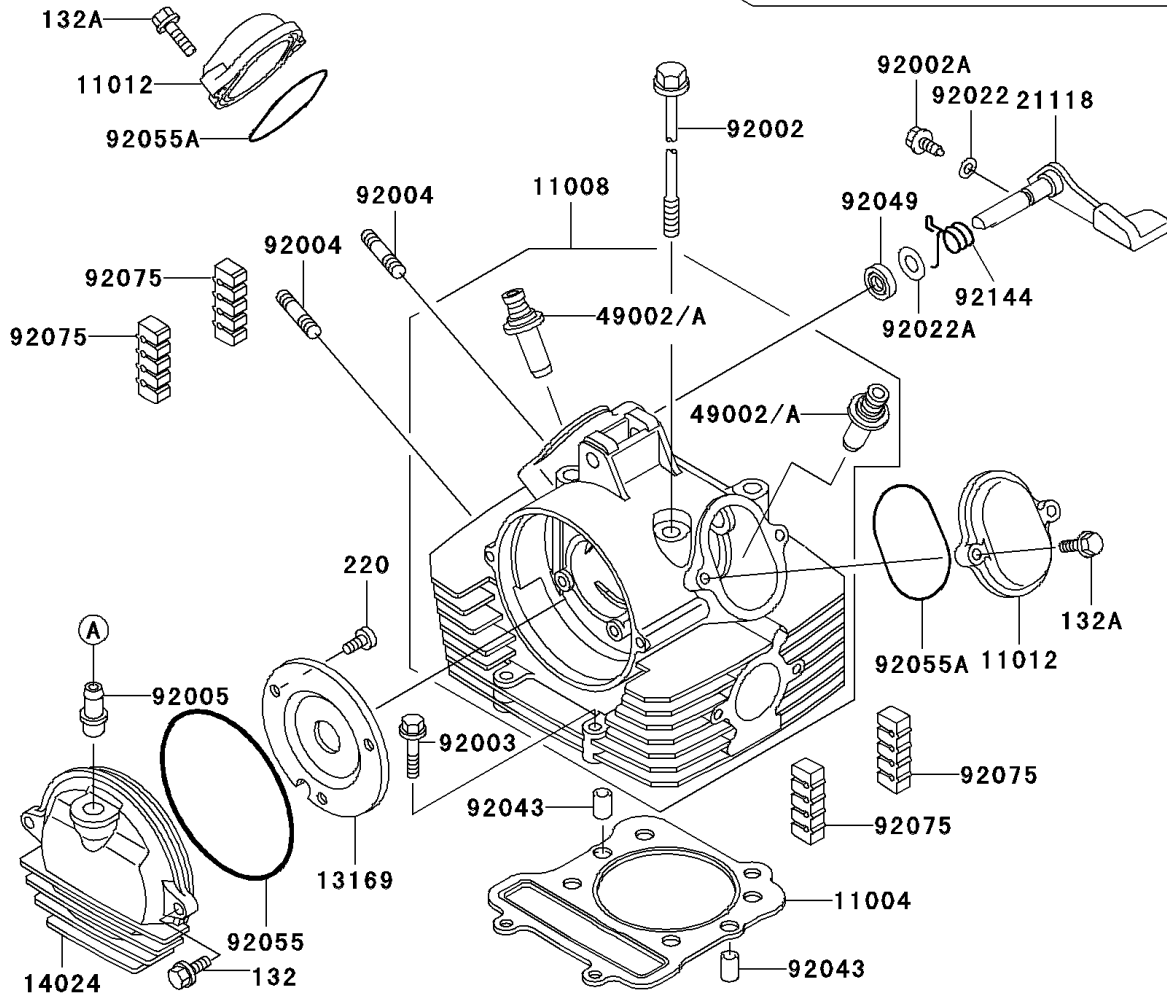

1999 Bayou 300 4X4 PARTS DIAGRAM

Cylinder Head

E1111

1999 Bayou 300 4X4 PARTS LIST

Cylinder Head

ITEM NAME	PART NUMBER	QUANTITY
GASKET-HEAD (Ref # 11004)	11004-1340	1
HEAD-COMP-CYLINDER (Ref # 11008)	11008-1292	1
CAP,ROCKER ARM (Ref # 11012)	11012-1486	2
PLATE,CAMSHAFT COVER (Ref # 13169)	13169-1961	1
COVER,CAMSHAFT (Ref # 14024)	14024-1060	1
DECOMPRESSOR,LEVER (Ref # 21118)	21118-1062	1
GUIDE-VALVE (Ref # 49002A)	49002-1092	2
BOLT,8X233 (Ref # 92002)	92002-1515	4
BOLT,DECOMPRESSOR (Ref # 92002A)	92002-1962	1
BOLT,FLANGED,6X32 (Ref # 92003)	92003-229	2
STUD,8X30 (Ref # 92004)	92004-1121	2
FITTING,BREATHER PIPE (Ref # 92005)	92005-1124	1
WASHER,6.1X12X1 (Ref # 92022)	92022-077	1
WASHER,10.2X20X0.5 (Ref # 92022A)	92022-1649	1
CLAMP (Ref # 92037)	92037-1181	1
PIN,8.2X10X14 (Ref # 92043)	92043-1264	2
SEAL-OIL (Ref # 92049)	92049-1542	1
RING-O,99MM (Ref # 92055)	92055-107	1
RING-O,53.5X2.6 (Ref # 92055A)	92055-112	2
BOLT-FLANGED-SMALL (Ref # 132)	132Y0616	2
BOLT-FLANGED-SMALL (Ref # 132A)	132Y0625	4
SCREW-PAN-CROS,6X10 (Ref # 220)	220B0610	3
DAMPER (Ref # 92075)	92075-1657	4
SPRING,DECOMPRESSOR (Ref # 92144)	92144-1154	1
CAP (Ref # 11065)	11065-1075	1
GUIDE-VALVE (Ref # 49002)	49002-1092	AR
JOINT (Ref # 59071)	59071-1124	1
CLAMP,FUEL TUBE (Ref # 92037A)	92037-1271	1
CLAMP,FUEL TUBE (Ref # 92037A)	92037-1271	3

1999 Bayou 300 4X4 PARTS LIST

Cylinder Head

ITEM NAME	PART NUMBER	QUANTITY
TUBE,BREATHER (Ref # 92059)	92059-1511	1
TUBE,ASSY (Ref # 92059A)	92059-1787	1
TUBE (Ref # 92059B)	92059-1789	1
BAND,L=149 (Ref # 92072)	92072-031	1
TUBE (Ref # 92191)	92191-1170	1