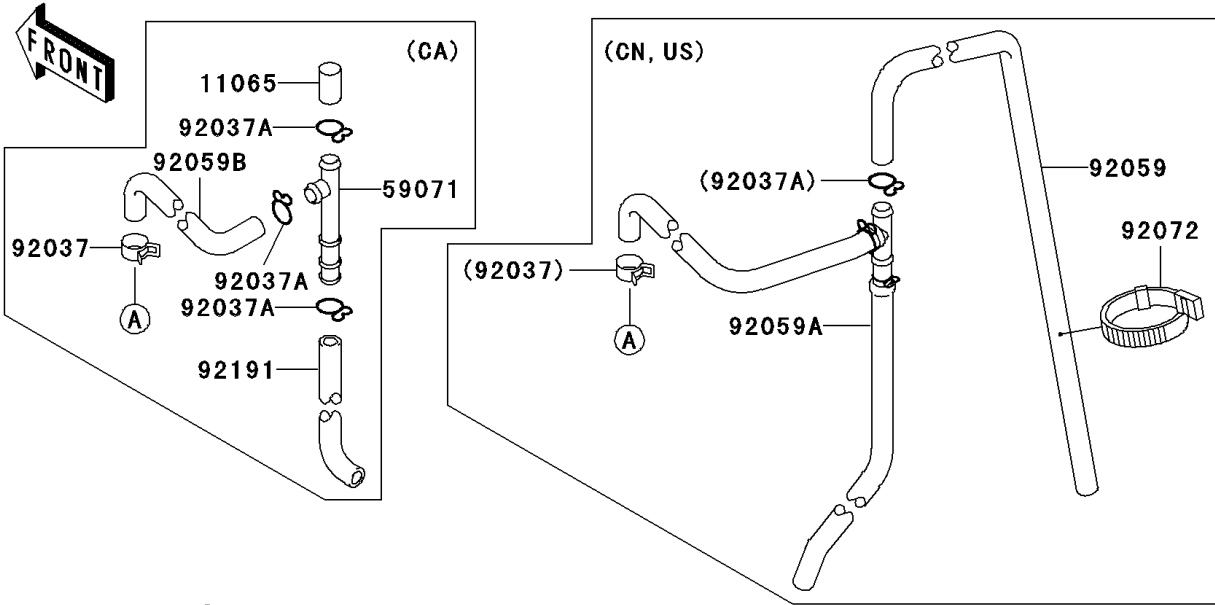

1999 Bayou 300 4X4 PARTS DIAGRAM

Cylinder Head

E1111

1999 Bayou 300 4X4 PARTS LIST

Cylinder Head

ITEM NAME	PART NUMBER	QUANTITY
GASKET-HEAD (Ref # 11004)	11004-1340	1
HEAD-COMP-CYLINDER (Ref # 11008)	11008-1292	1
CAP,ROCKER ARM (Ref # 11012)	11012-1486	2
PLATE,CAMSHAFT COVER (Ref # 13169)	13169-1961	1
COVER,CAMSHAFT (Ref # 14024)	14024-1060	1
DECOMPRESSOR,LEVER (Ref # 21118)	21118-1062	1
GUIDE-VALVE (Ref # 49002A)	49002-1092	2
BOLT,8X233 (Ref # 92002)	92002-1515	4
BOLT,DECOMPRESSOR (Ref # 92002A)	92002-1962	1
BOLT,FLANGED,6X32 (Ref # 92003)	92003-229	2
STUD,8X30 (Ref # 92004)	92004-1121	2
FITTING,BREATHER PIPE (Ref # 92005)	92005-1124	1
WASHER,6.1X12X1 (Ref # 92022)	92022-077	1
WASHER,10.2X20X0.5 (Ref # 92022A)	92022-1649	1
CLAMP (Ref # 92037)	92037-1181	1
PIN,8.2X10X14 (Ref # 92043)	92043-1264	2
SEAL-OIL (Ref # 92049)	92049-1542	1
RING-O,99MM (Ref # 92055)	92055-107	1
RING-O,53.5X2.6 (Ref # 92055A)	92055-112	2
BOLT-FLANGED-SMALL (Ref # 132)	132Y0616	2
BOLT-FLANGED-SMALL (Ref # 132A)	132Y0625	4
SCREW-PAN-CROS,6X10 (Ref # 220)	220B0610	3
DAMPER (Ref # 92075)	92075-1657	4
SPRING,DECOMPRESSOR (Ref # 92144)	92144-1154	1
CAP (Ref # 11065)	11065-1075	1
GUIDE-VALVE (Ref # 49002)	49002-1092	AR
JOINT (Ref # 59071)	59071-1124	1
CLAMP,FUEL TUBE (Ref # 92037A)	92037-1271	1
CLAMP,FUEL TUBE (Ref # 92037A)	92037-1271	3

1999 Bayou 300 4X4 PARTS LIST

Cylinder Head

ITEM NAME	PART NUMBER	QUANTITY
TUBE,BREATHER (Ref # 92059)	92059-1511	1
TUBE,ASSY (Ref # 92059A)	92059-1787	1
TUBE (Ref # 92059B)	92059-1789	1
BAND,L=149 (Ref # 92072)	92072-031	1
TUBE (Ref # 92191)	92191-1170	1